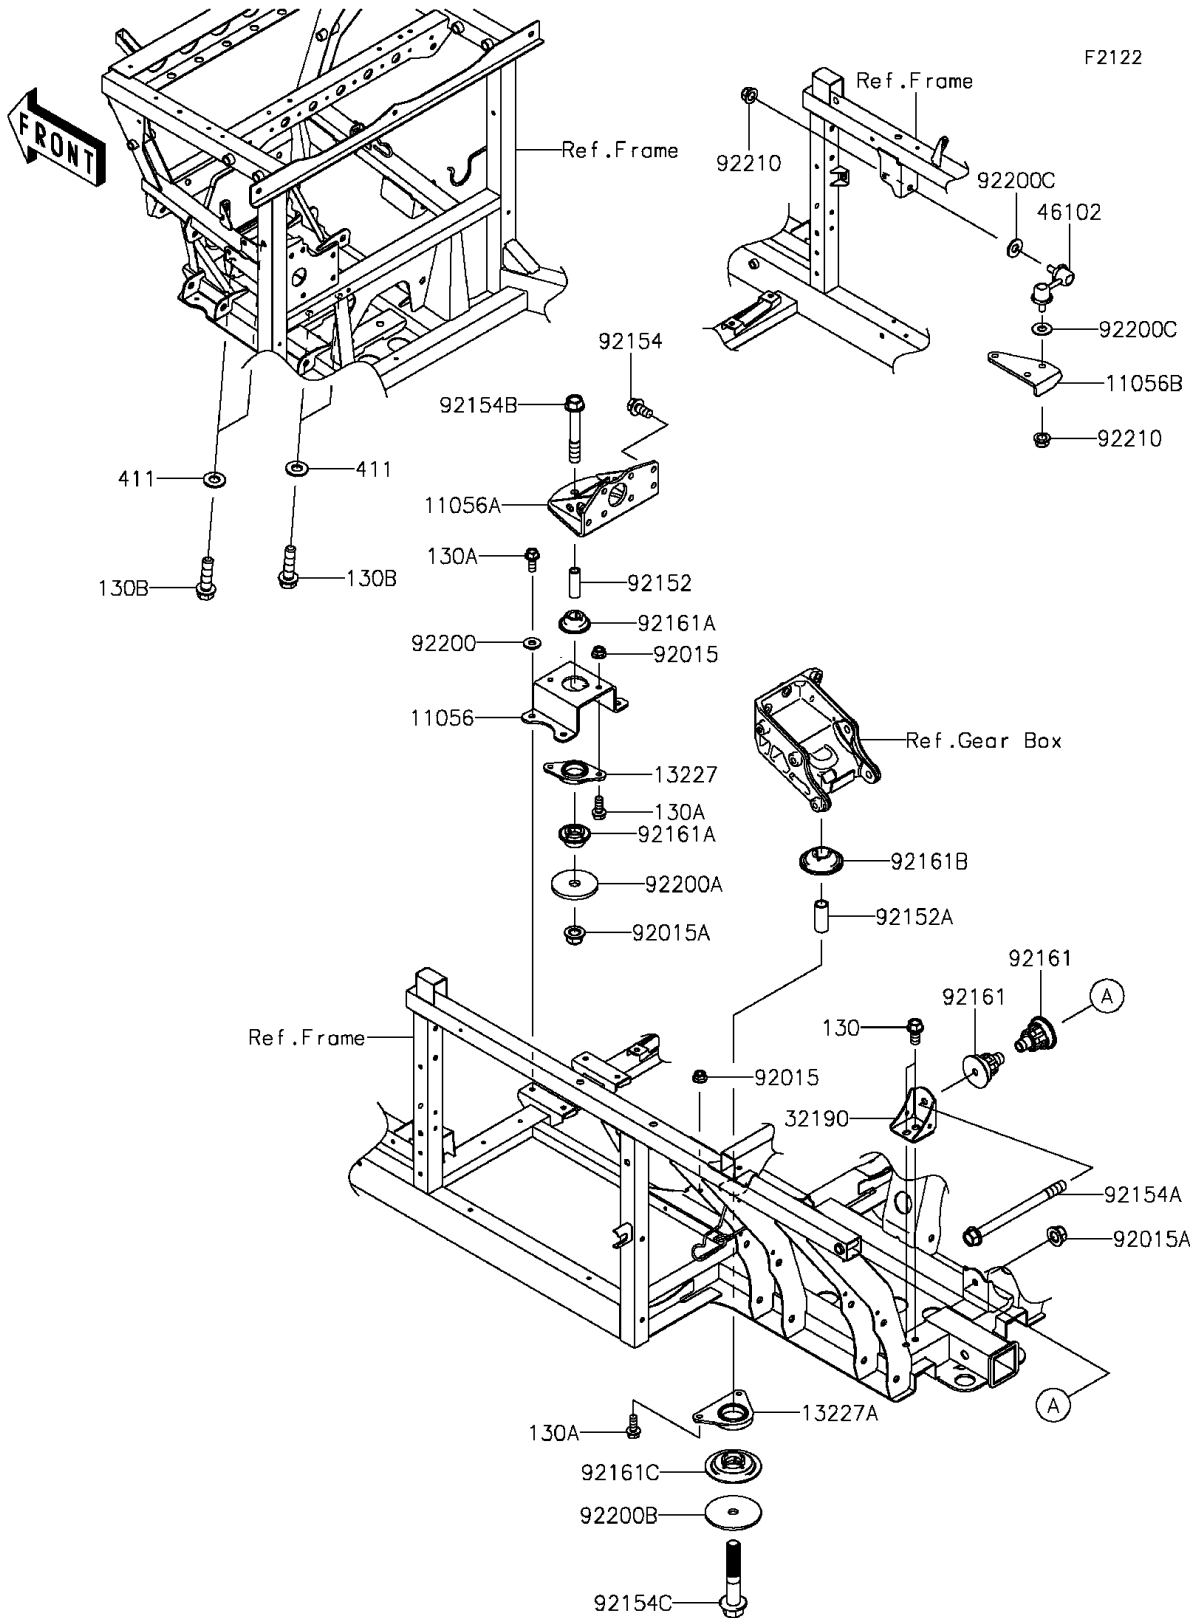

# 2015 MULE PRO-FXT™ EPS LE PARTS DIAGRAM

## Engine Mount

# 2015 MULE PRO-FXT™ EPS LE PARTS LIST

Engine Mount

ITEM NAME	PART NUMBER	QUANTITY
-----------	-------------	----------