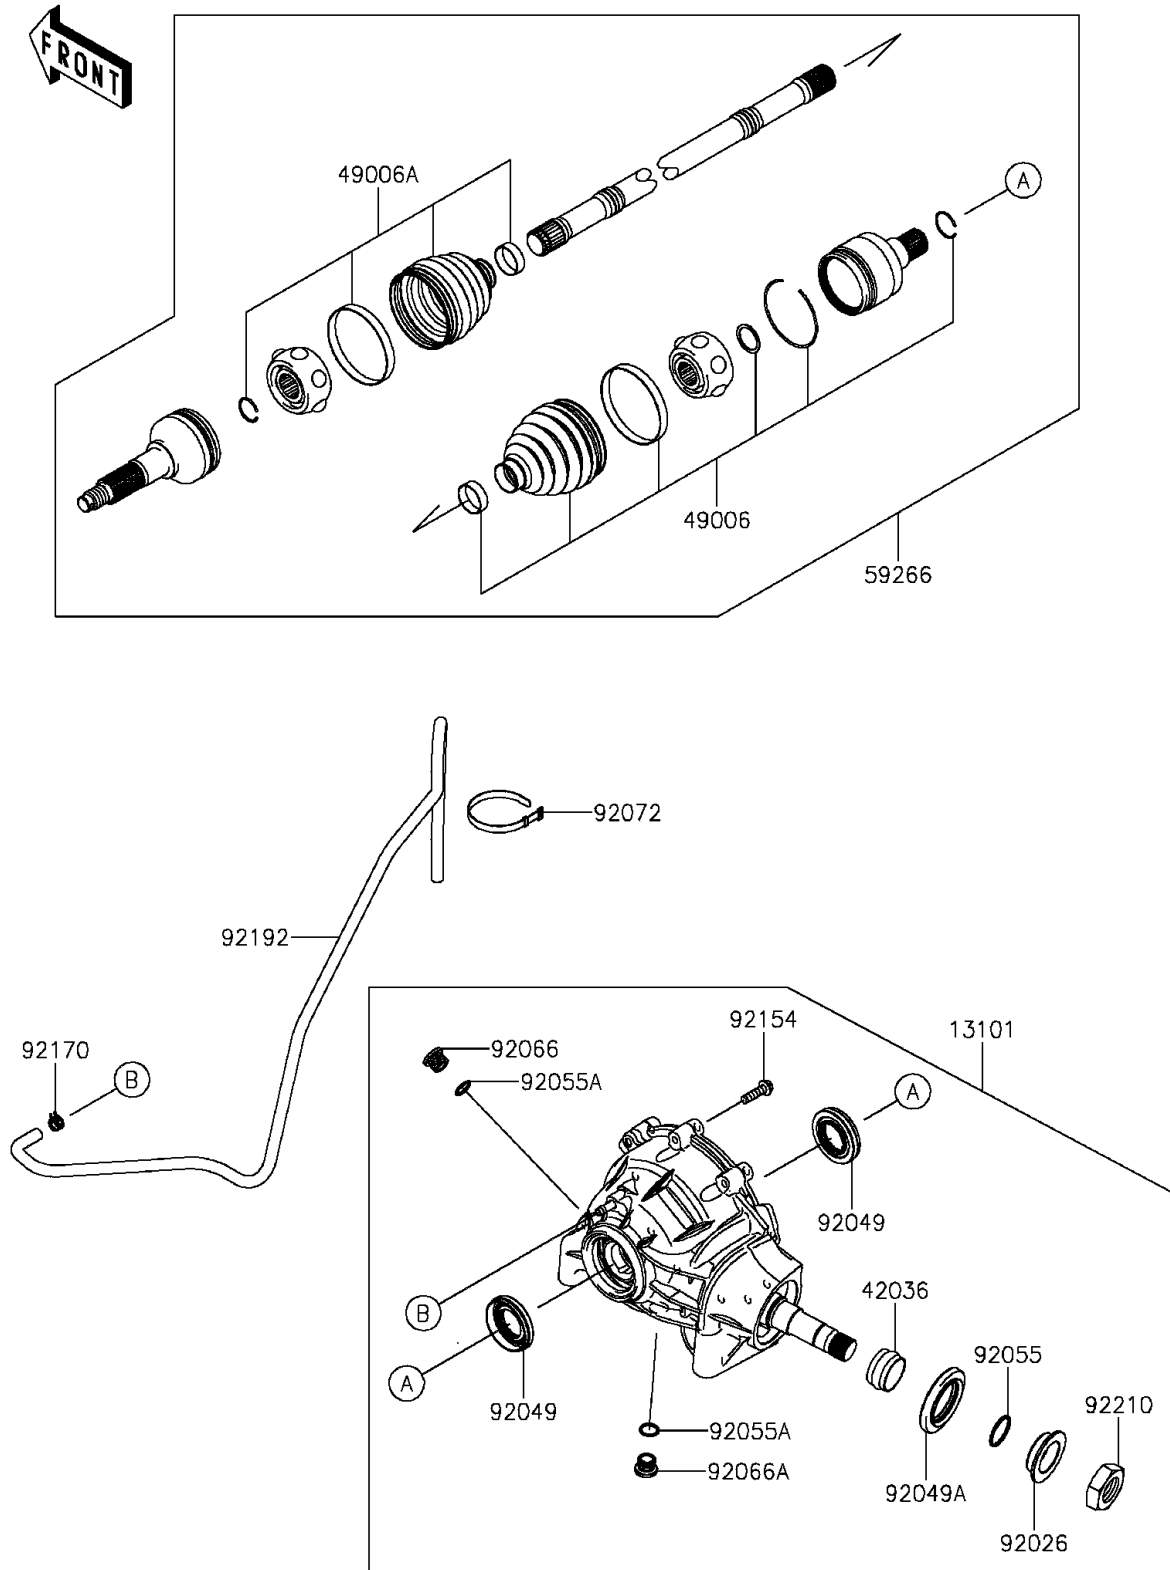

2016 MULE PRO-FXT™ EPS LE

PARTS DIAGRAM

Drive Shaft-Front

E3136

2016 MULE PRO-FXT™ EPS LE

PARTS LIST

Drive Shaft-Front

ITEM NAME	PART NUMBER	QUANTITY
GEAR-ASSY,FRONT DIFFERENTIAL (Ref # 13101)	13101-0662	1
SLEEVE (Ref # 42036)	42036-0741	1
BOOT,INSIDE (Ref # 49006)	49006-0578	2
BOOT,OUTSIDE (Ref # 49006A)	49006-0584	2
JOINT-BALL,FR (Ref # 59266)	59266-0710	2
SPACER (Ref # 92026)	92026-0776	1
SEAL-OIL,33X60X7 (Ref # 92049)	92049-0760	2
SEAL-OIL,44X72X7 (Ref # 92049A)	92049-0766	1
RING-O (Ref # 92055)	92055-0788	1
RING-O,15.3X2.2 (Ref # 92055A)	92055-0830	2
PLUG (Ref # 92066)	92066-0777	1
PLUG (Ref # 92066A)	92066-0778	1
BAND,L=186 (Ref # 92072)	92072-056	1
BOLT,FLANGED,8X30 (Ref # 92154)	92154-1370	10
CLAMP (Ref # 92170)	92170-2082	1
TUBE,BREATHER (Ref # 92192)	92192-1341	1
NUT (Ref # 92210)	92210-0894	1