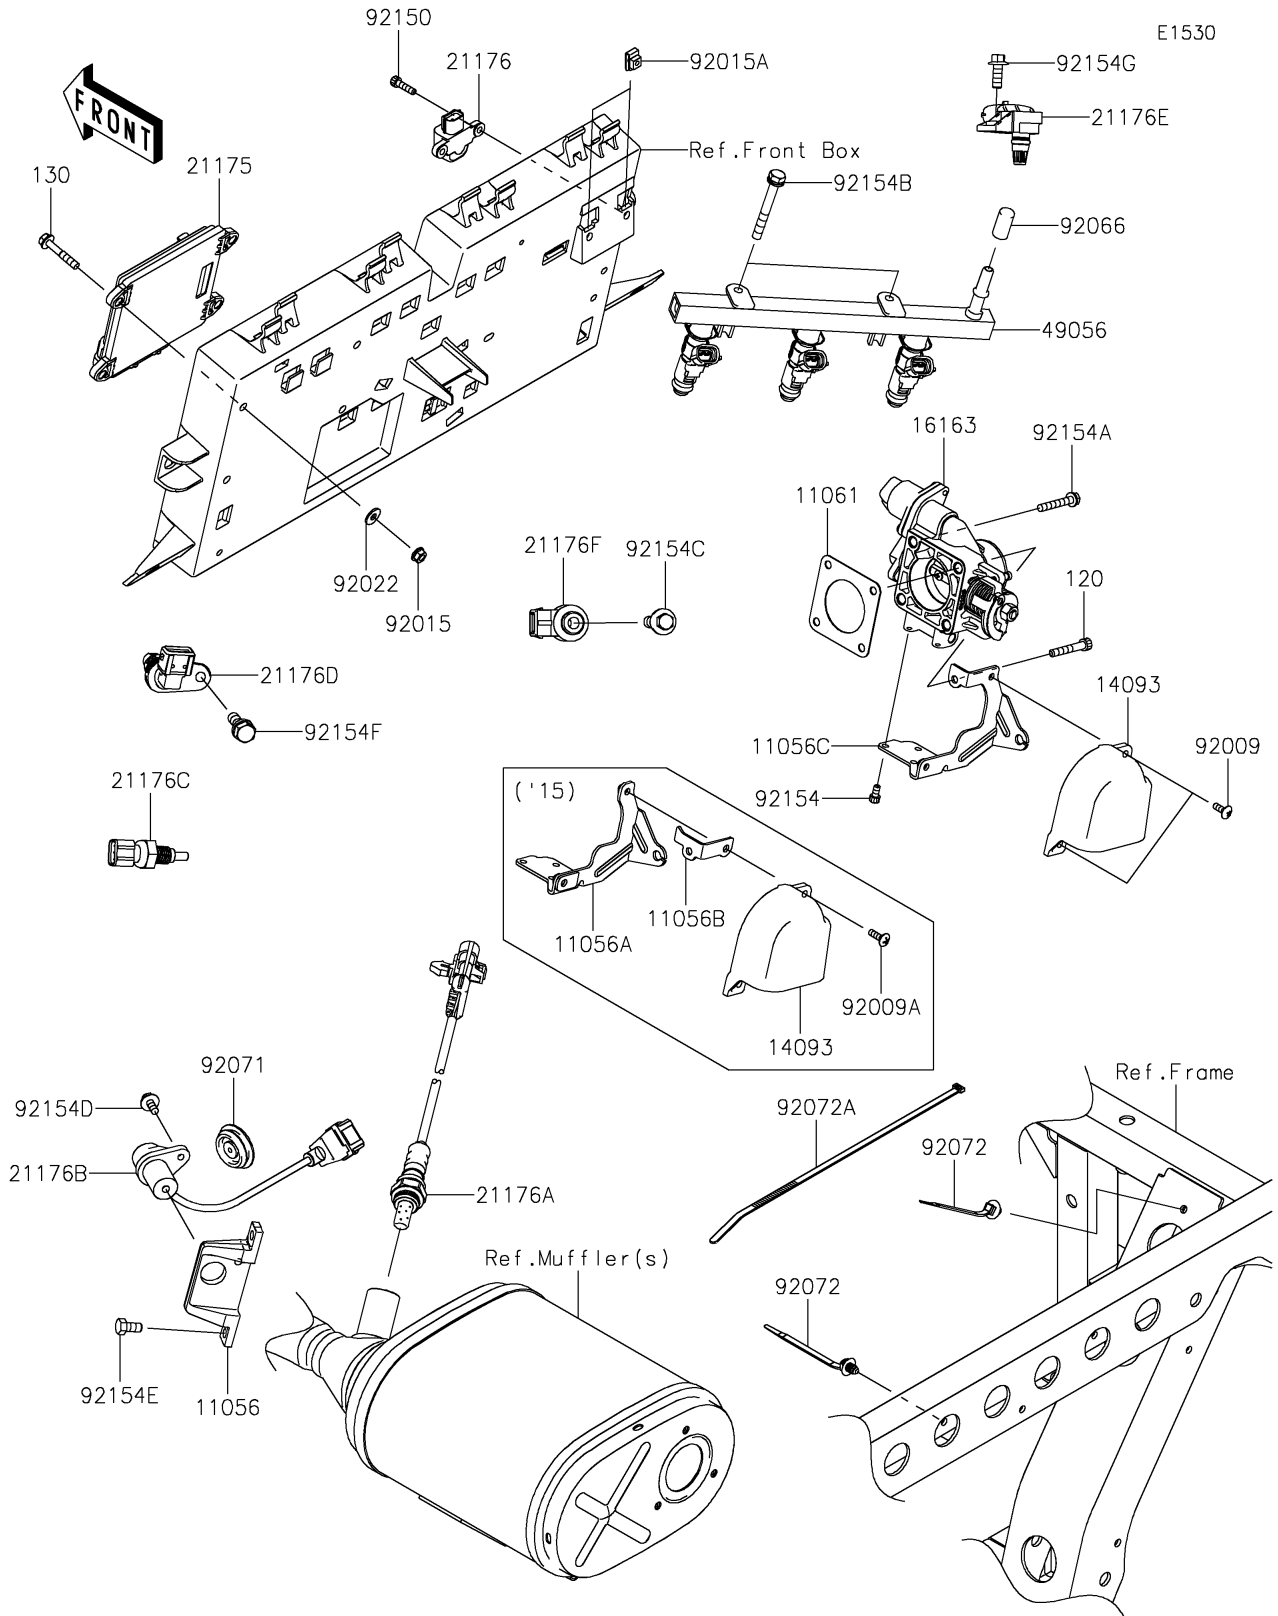

2015 MULE PRO-FXT™ EPS LE PARTS DIAGRAM

Fuel Injection

2015 MULE PRO-FXT™ EPS LE PARTS LIST

Fuel Injection

ITEM NAME	PART NUMBER	QUANTITY
BRACKET,CRANKSHAFT POSITION (Ref # 11056)	11056-2680	1
BRACKET,THROTTLE CABLE (Ref # 11056A)	11056-7284	1
BRACKET,THROTTLE CABLE (Ref # 11056B)	11056-7285	1
GASKET,THROTTLE (Ref # 11061)	11061-0954	1
BOLT-SOCKET,6X40 (Ref # 120)	120CA0640	1
BOLT-FLANGED,6X35 (Ref # 130)	130BA0635	4
COVER,THROTTLE (Ref # 14093)	14093-0043	1
THROTTLE-ASSY (Ref # 16163)	16163-0816	1
CONTROL UNIT-ELECTRONIC,DFI (Ref # 21175)	21175-0893	1
SENSOR,VEHICLE-DOWN (Ref # 21176)	21176-0026	1
SENSOR,OXYGEN (Ref # 21176A)	21176-0773	1
SENSOR,CRANKSHAFT POSITION (Ref # 21176B)	21176-0795	1
SENSOR,WATER TEMP (Ref # 21176C)	21176-0796	1
SENSOR,CAMSHAFT POSITION (Ref # 21176D)	21176-0797	1
SENSOR,AIR INTAKE TEMP (Ref # 21176E)	21176-0798	1
SENSOR,EXPLOSION (Ref # 21176F)	21176-0799	1
PIPE-INJECTION (Ref # 49056)	49056-0038	1
SCREW,5X16 (Ref # 92009A)	92009-3797	2
NUT,FLANGED,6MM (Ref # 92015)	92015-1367	4
NUT,5MM (Ref # 92015A)	92015-1627	2
WASHER (Ref # 92022)	92022-2247	4
PLUG (Ref # 92066)	92066-0810	1
GROMMET (Ref # 92071)	92071-0730	1
BAND (Ref # 92072)	92072-1414	2
BAND,L=292.1 (Ref # 92072A)	92072-3509	3
BOLT,SOCKET,5X20 (Ref # 92150)	92150-1019	2
BOLT,SOCKET,5X10 (Ref # 92154)	92154-1396	3
BOLT,6X38 (Ref # 92154A)	92154-1589	3
BOLT,6X50 (Ref # 92154B)	92154-1591	2

2015 MULE PRO-FXT™ EPS LE PARTS LIST

Fuel Injection

ITEM NAME	PART NUMBER	QUANTITY
BOLT,FLANGED,8X30 (Ref # 92154C)	92154-1592	1
BOLT,FLANGED,6X12 (Ref # 92154D)	92154-1593	1
BOLT,6X12 (Ref # 92154E)	92154-1594	2
BOLT,8X16 (Ref # 92154F)	92154-1595	1
BOLT,FLANGED,6X16 (Ref # 92154G)	92154-1596	1