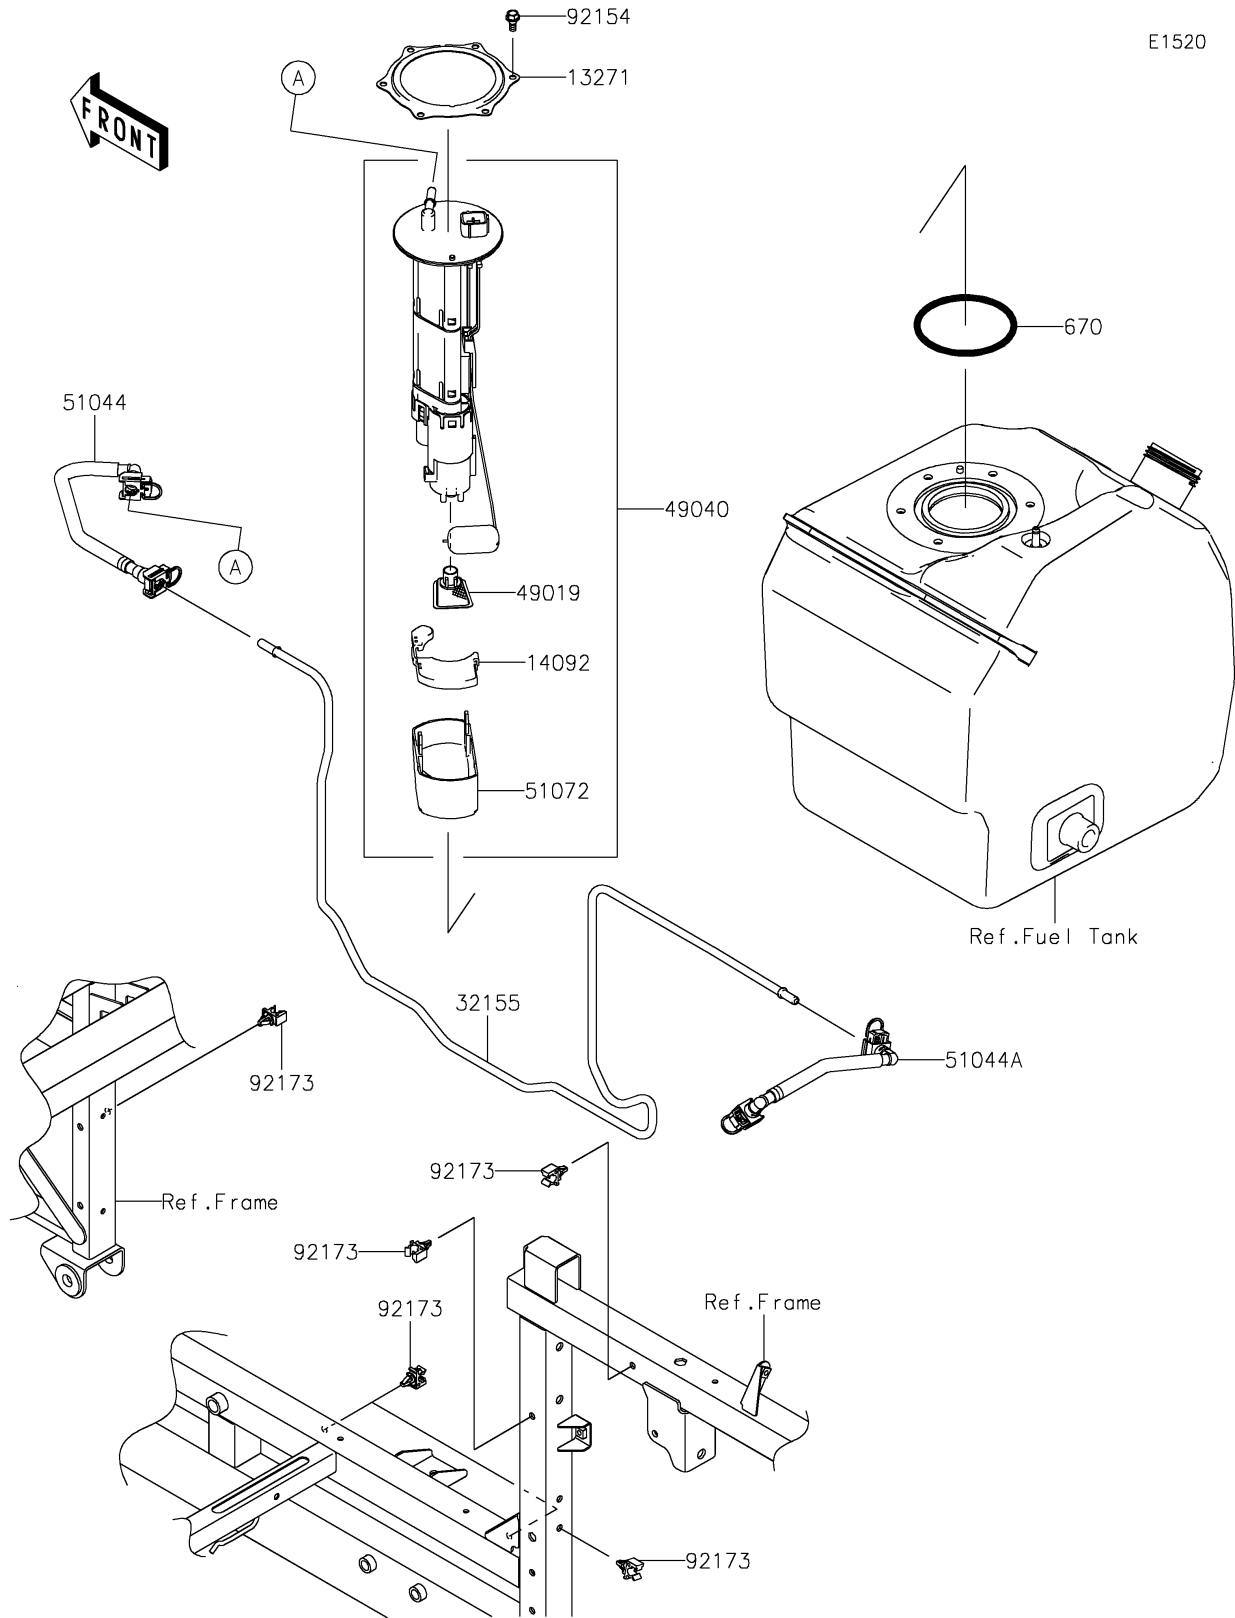

2015 MULE PRO-FXT™ EPS LE PARTS DIAGRAM

Fuel Pump

2015 MULE PRO-FXT™ EPS LE PARTS LIST

Fuel Pump

ITEM NAME	PART NUMBER	QUANTITY
PLATE (Ref # 13271)	13271-0980	1
COVER (Ref # 14092)	14092-1044	1
PIPE,FUEL (Ref # 32155)	32155-1619	1
FILTER-FUEL (Ref # 49019)	49019-0013	1
PUMP-FUEL (Ref # 49040)	49040-0733	1
TUBE-ASSY,TANK-PIPE (Ref # 51044)	51044-0751	1
TUBE-ASSY,PIPE-INJECTION PIPE (Ref # 51044A)	51044-0752	1
CHAMBER-FUEL (Ref # 51072)	51072-0003	1
O RING (Ref # 670)	670E5090	1
BOLT,FUEL PUMP (Ref # 92154)	92154-1326	6
CLAMP,FUEL PIPE (Ref # 92173)	92173-1213	6