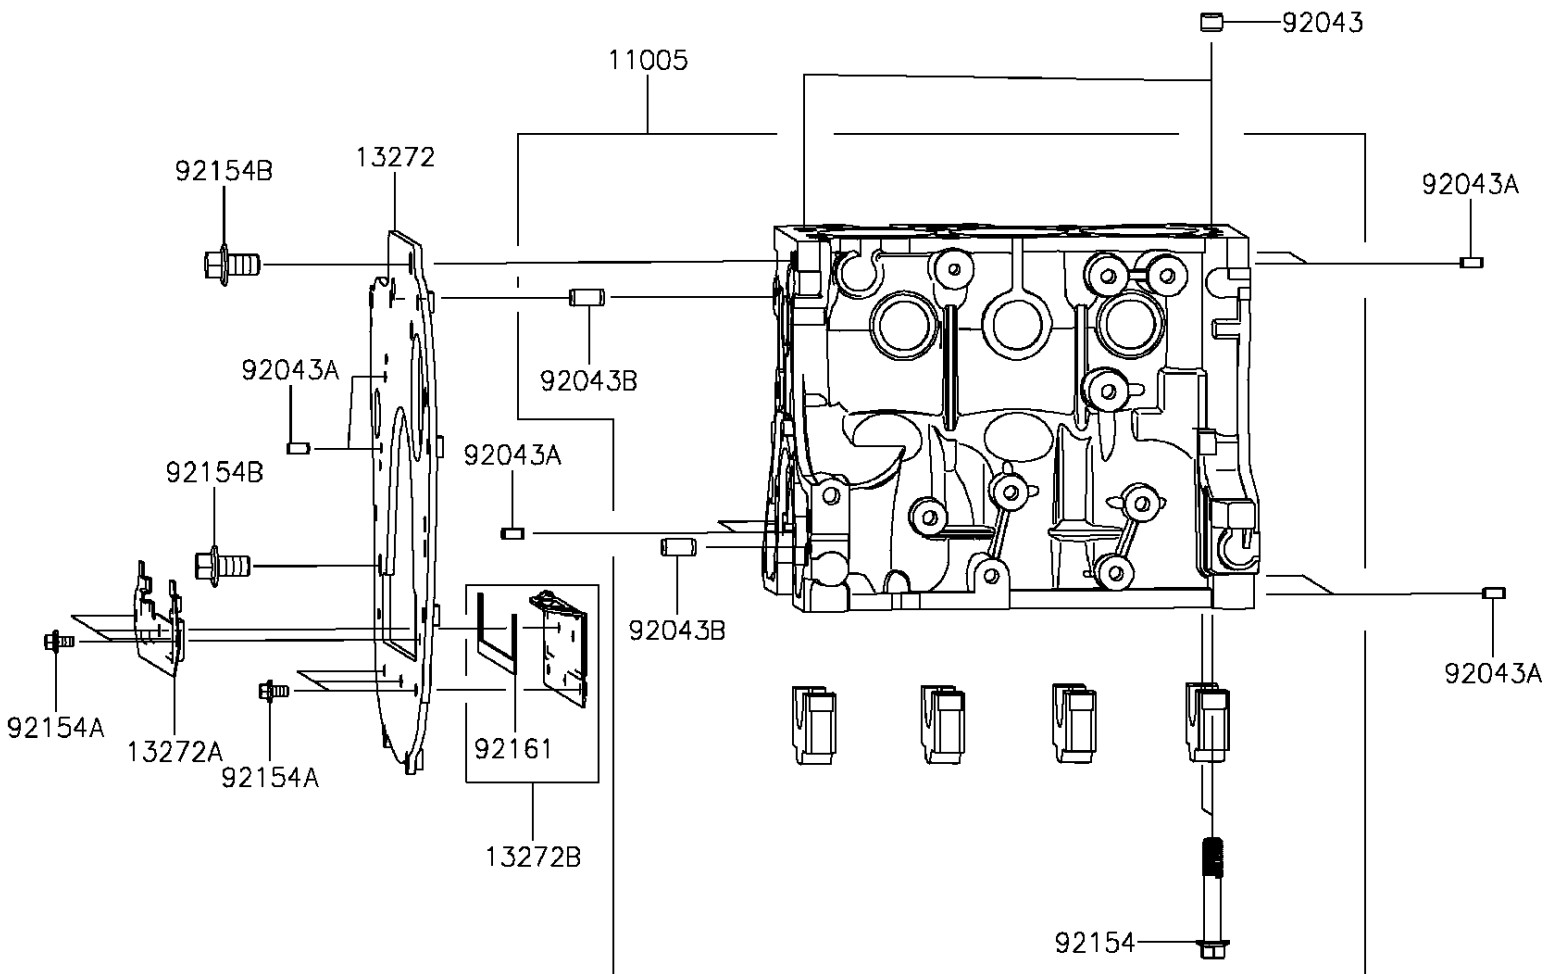

2015 MULE PRO-FXT™ EPS LE PARTS DIAGRAM

Crankcase

E1411

2015 MULE PRO-FXT™ EPS LE PARTS LIST

Crankcase

ITEM NAME	PART NUMBER	QUANTITY
CYLINDER-ENGINE (Ref # 11005)	11005-0654	1
PLATE (Ref # 13272)	13272-1543	1
PLATE (Ref # 13272A)	13272-1858	1
PLATE (Ref # 13272B)	13272-1873	1
PIN (Ref # 92043)	92043-0827	2
PIN (Ref # 92043A)	92043-0828	8
PIN (Ref # 92043B)	92043-0832	2
BOLT,FLANGED (Ref # 92154)	92154-1580	8
BOLT,FLANGED,6X10 (Ref # 92154A)	92154-1581	7
BOLT,FLANGED,12X20 (Ref # 92154B)	92154-1582	2
DAMPER (Ref # 92161)	92161-1605	1