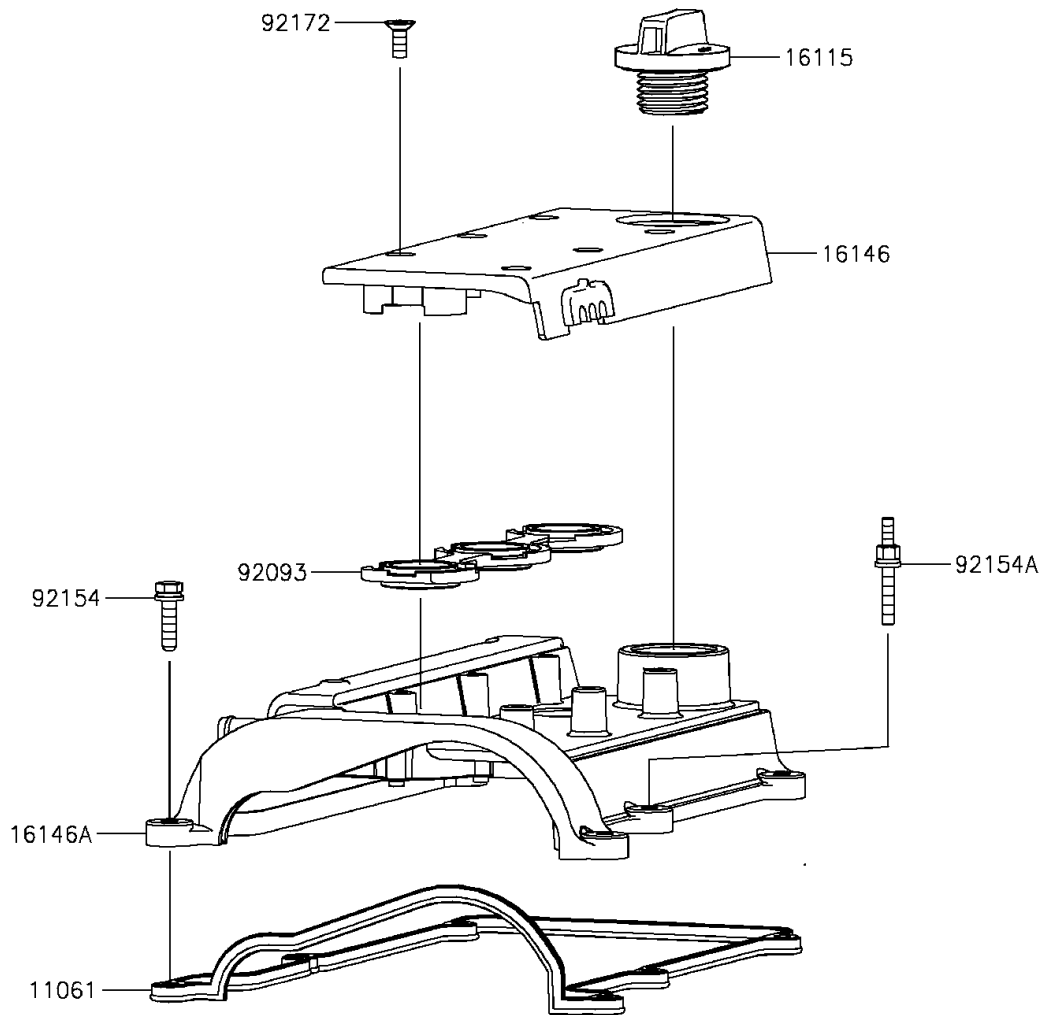

## PARTS DIAGRAM Cylinder Head Cover

E1112

## PARTS LIST

### Cylinder Head Cover

ITEM NAME	PART NUMBER	QUANTITY
GASKET,HEAD COVER (Ref # 11061)	11061-0953	1
CAP-OIL FILLER (Ref # 16115)	16115-0027	1
COVER-ASSY,SPARK PLUG (Ref # 16146)	16146-0738	1
COVER-ASSY,CYLINDER HEAD (Ref # 16146A)	16146-0741	1
SEAL,SPARK PLUG COVER (Ref # 92093)	92093-0608	1
BOLT,6X25 (Ref # 92154)	92154-1583	5
BOLT (Ref # 92154A)	92154-1584	1
SCREW,6X16 (Ref # 92172)	92172-0905	6