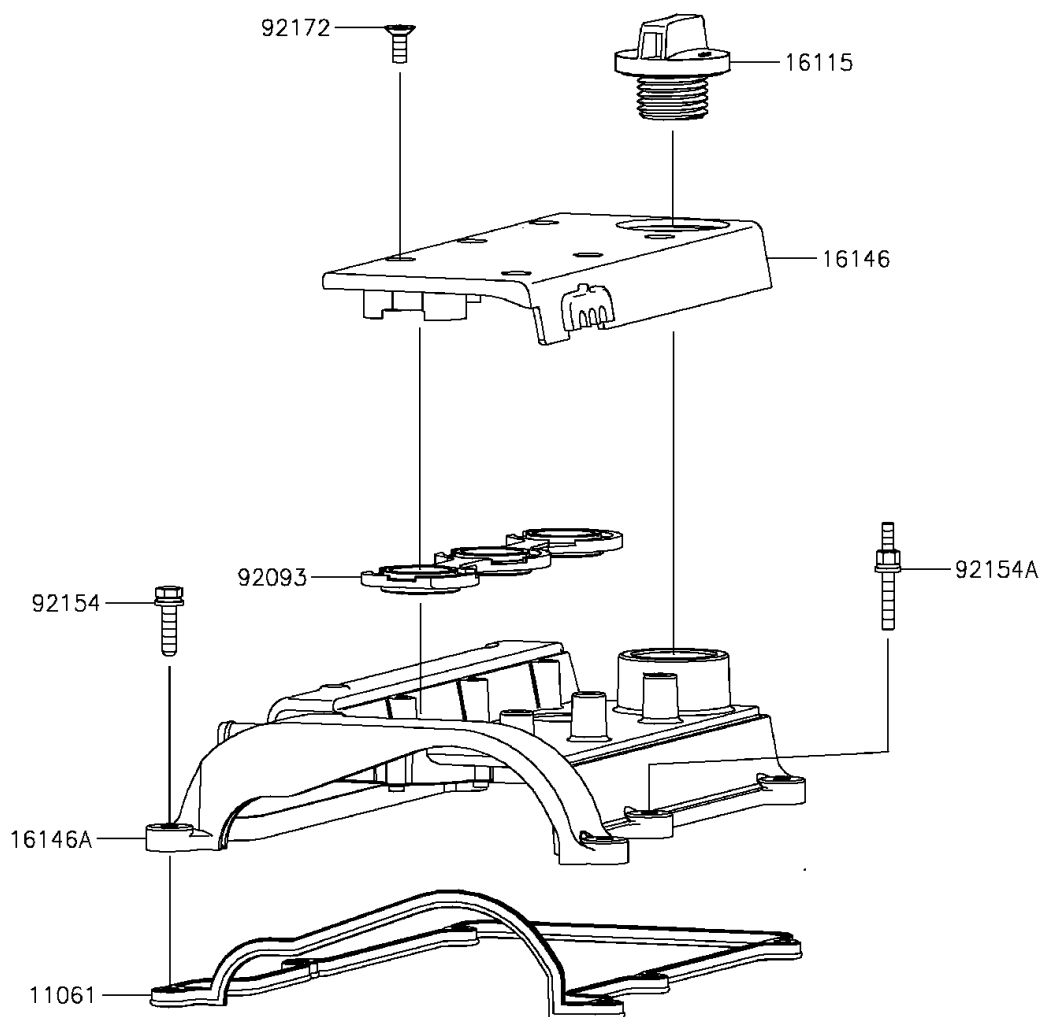

## 2016 MULE PRO-FXT™ EPS LE PARTS DIAGRAM

Cylinder Head Cover

E1112

## 2016 MULE PRO-FXT™ EPS LE PARTS LIST

Cylinder Head Cover

ITEM NAME	PART NUMBER	QUANTITY
GASKET,HEAD COVER (Ref # 11061)	11061-0953	1
CAP-OIL FILLER (Ref # 16115)	16115-0027	1
COVER-ASSY,SPARK PLUG (Ref # 16146)	16146-0738	1
COVER-ASSY,CYLINDER HEAD (Ref # 16146A)	16146-0741	1
SEAL,SPARK PLUG COVER (Ref # 92093)	92093-0608	1
BOLT,6X25 (Ref # 92154)	92154-1583	1
BOLT (Ref # 92154A)	92154-1584	1
SCREW,6X16 (Ref # 92172)	92172-0905	1