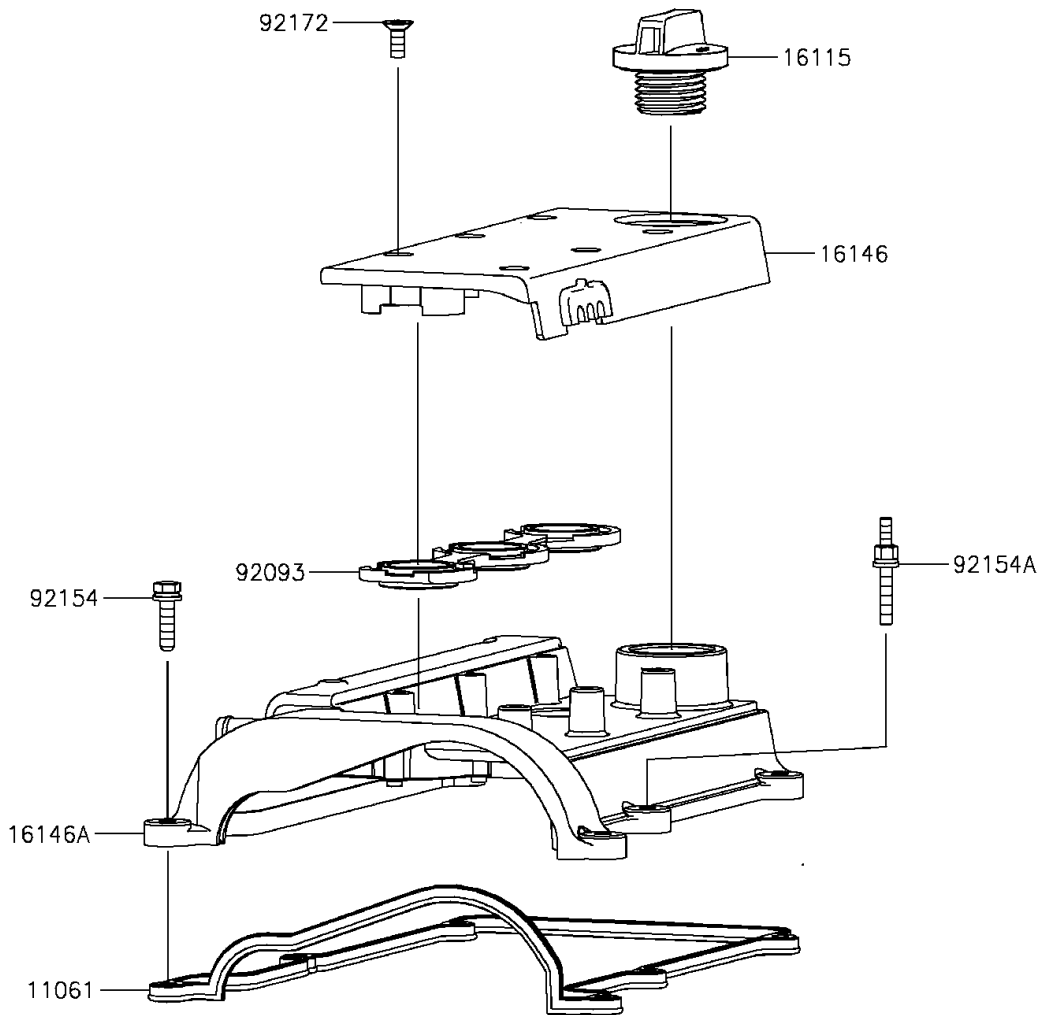

2015 MULE PRO-FXT™ EPS LE PARTS DIAGRAM

Cylinder Head Cover

E1112

2015 MULE PRO-FXT™ EPS LE PARTS LIST

Cylinder Head Cover

ITEM NAME	PART NUMBER	QUANTITY
GASKET,HEAD COVER (Ref # 11061)	11061-0953	1
CAP-OIL FILLER (Ref # 16115)	16115-0027	1
COVER-ASSY,SPARK PLUG (Ref # 16146)	16146-0738	1
COVER-ASSY,CYLINDER HEAD (Ref # 16146A)	16146-0741	1
SEAL,SPARK PLUG COVER (Ref # 92093)	92093-0608	1
BOLT,6X25 (Ref # 92154)	92154-1583	5
BOLT (Ref # 92154A)	92154-1584	1
SCREW,6X16 (Ref # 92172)	92172-0905	6