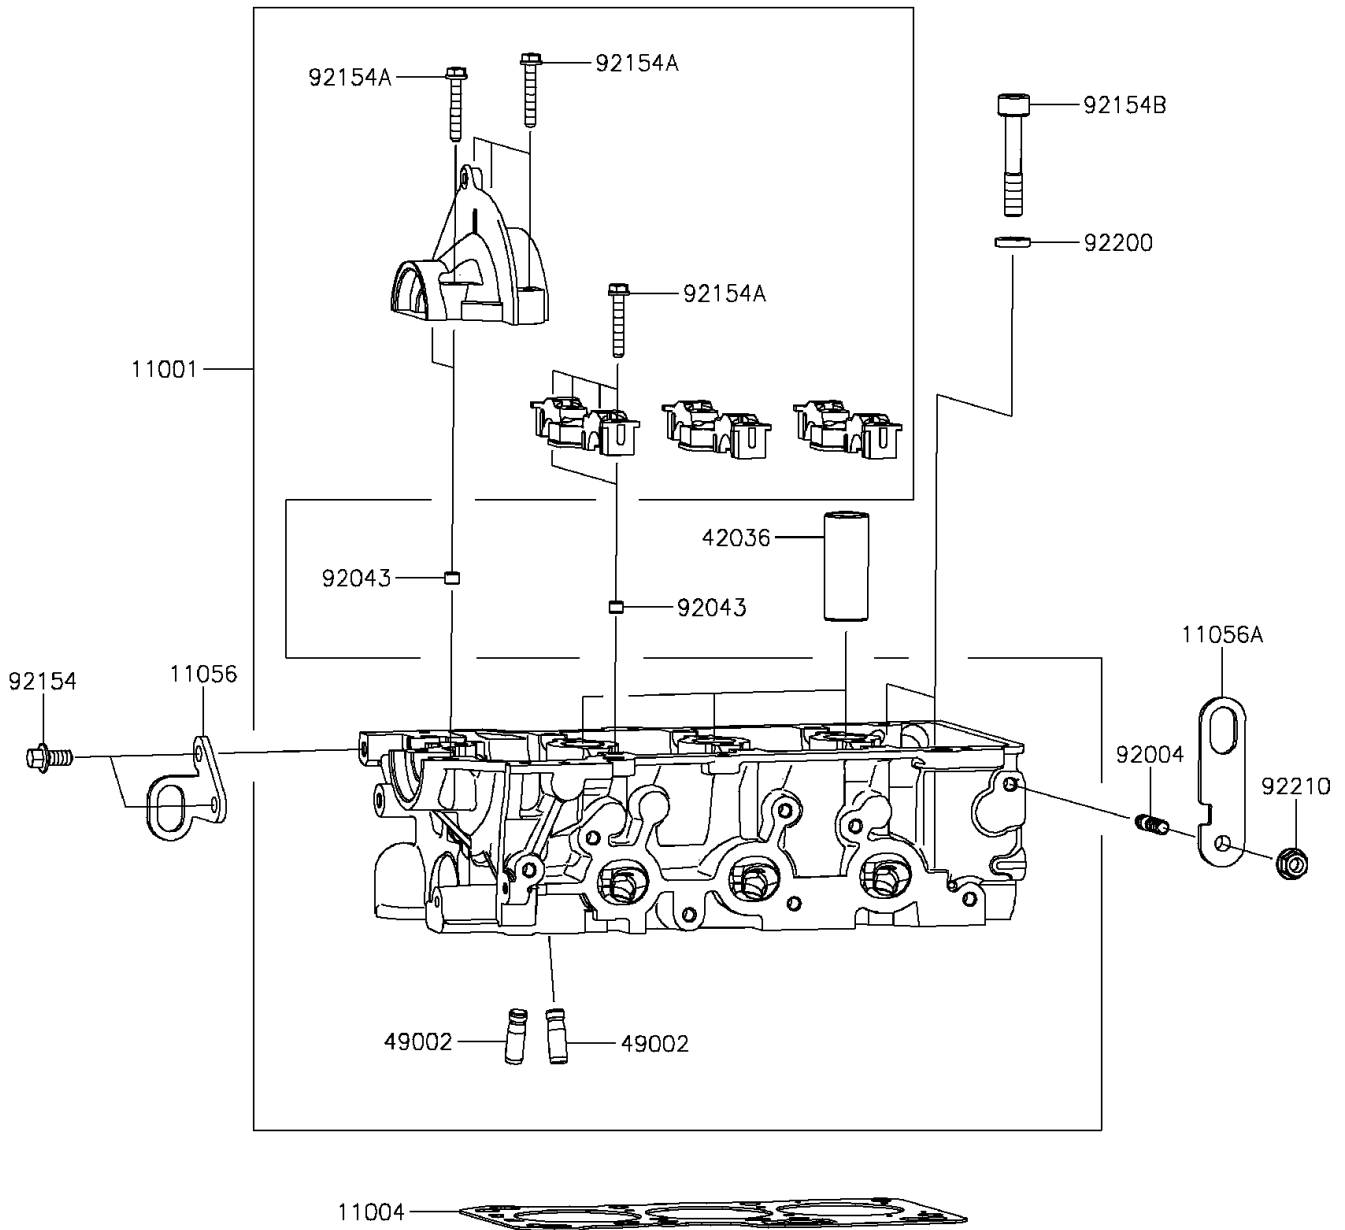

2015 MULE PRO-FXT™ EPS LE PARTS DIAGRAM

Cylinder Head

E1111

2015 MULE PRO-FXT™ EPS LE PARTS LIST

Cylinder Head

ITEM NAME	PART NUMBER	QUANTITY
HEAD-CYLINDER (Ref # 11001)	11001-0839	1
GASKET-HEAD (Ref # 11004)	11004-0747	1
BRACKET (Ref # 11056)	11056-7081	1
BRACKET (Ref # 11056A)	11056-7082	1
SLEEVE,SPARK PLUG (Ref # 42036)	42036-0764	3
GUIDE-VALVE (Ref # 49002)	49002-0030	12
STUD (Ref # 92004)	92004-0734	1
PIN (Ref # 92043)	92043-0831	8
BOLT,FLANGED,8X16 (Ref # 92154)	92154-1588	2
BOLT,6X38 (Ref # 92154A)	92154-1589	17
BOLT,SOCKET (Ref # 92154B)	92154-1590	8
WASHER (Ref # 92200)	92200-1683	8
NUT (Ref # 92210)	92210-0944	1