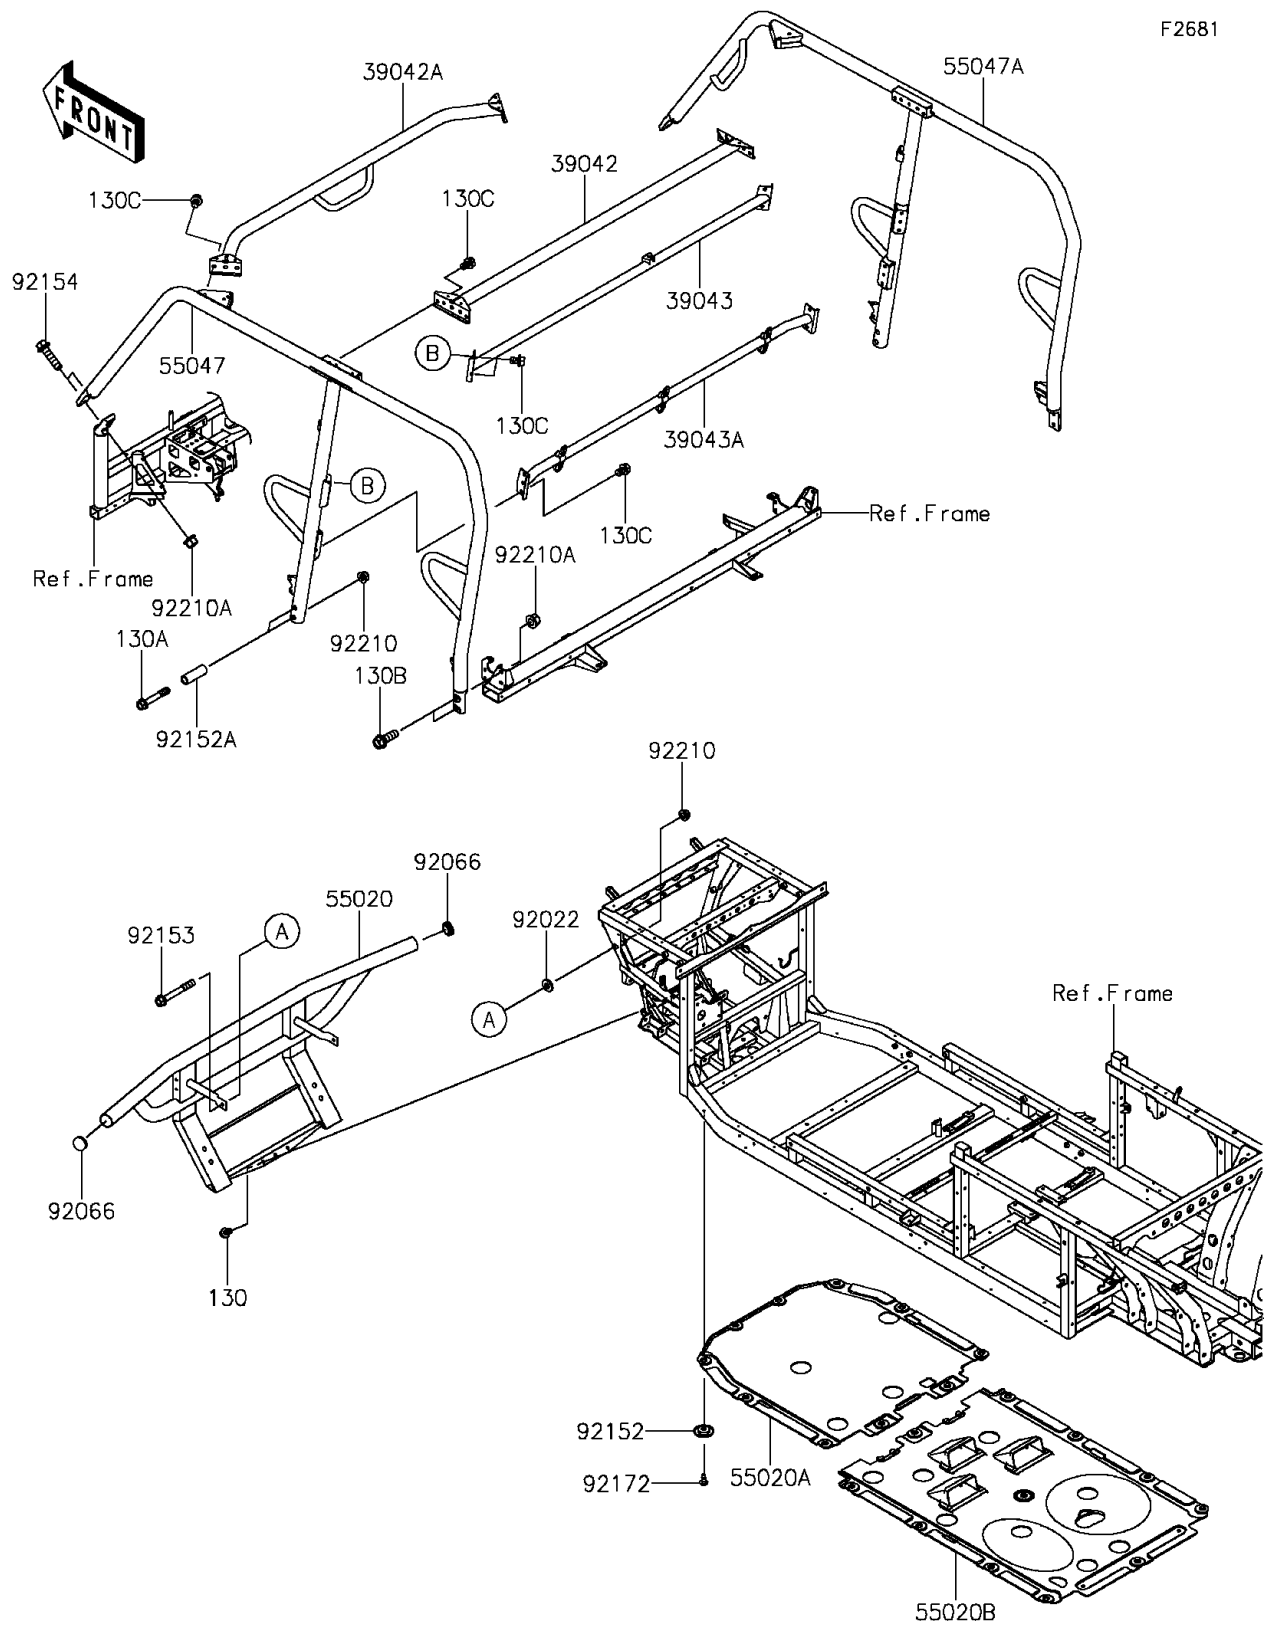

2016 MULE PRO-FXT™ PARTS DIAGRAM

Guards/Cab Frame

F2681

2016 MULE PRO-FXT™ PARTS LIST

Guards/Cab Frame

ITEM NAME	PART NUMBER	QUANTITY
BOLT-FLANGED,8X16 (Ref # 130)	130BA0816	3
BOLT-FLANGED,10X60 (Ref # 130A)	130BA1060	4
BOLT-FLANGED,12X35 (Ref # 130B)	130BA1235	4
BOLT-FLANGED,10X14 (Ref # 130C)	130CB1014	20
CROSSMEMBER,RR,T.BLACK (Ref # 39042)	39042-0015-388	1
CROSSMEMBER,FR,T.BLACK (Ref # 39042A)	39042-0016-388	1
CROSSMEMBER-COMP,B-P.,UPP,BLK (Ref # 39043)	39043-0016-388	1
CROSSMEMBER-COMP,B-P.,LWR,BLK (Ref # 39043A)	39043-0017-388	1
GUARD,FR PIPE,T.BLACK (Ref # 55020)	55020-0933-388	1
GUARD,SKID PLATE (Ref # 55020A)	55020-0934	1
GUARD,SKID PLATE (Ref # 55020B)	55020-0935	1
BAR-COMP,LH,T.BLACK (Ref # 55047)	55047-0042-388	1
BAR-COMP,RH,T.BLACK (Ref # 55047A)	55047-0043-388	1
WASHER,10X22X3 (Ref # 92022)	92022-1365	2
PLUG (Ref # 92066)	92066-0769	2
COLLAR (Ref # 92152)	92152-0784	21
COLLAR,10.5X16X47 (Ref # 92152A)	92152-1800	4
BOLT,FLANGED,10X75 (Ref # 92153)	92153-1384	2
BOLT,FLANGED,12X45 (Ref # 92154)	92154-1420	4
SCREW,TAPPING,6X16 (Ref # 92172)	92172-0739	21
NUT,LOCK,FLANGED,10MM (Ref # 92210)	92210-0276	6
NUT,12MM (Ref # 92210A)	92210-0603	8