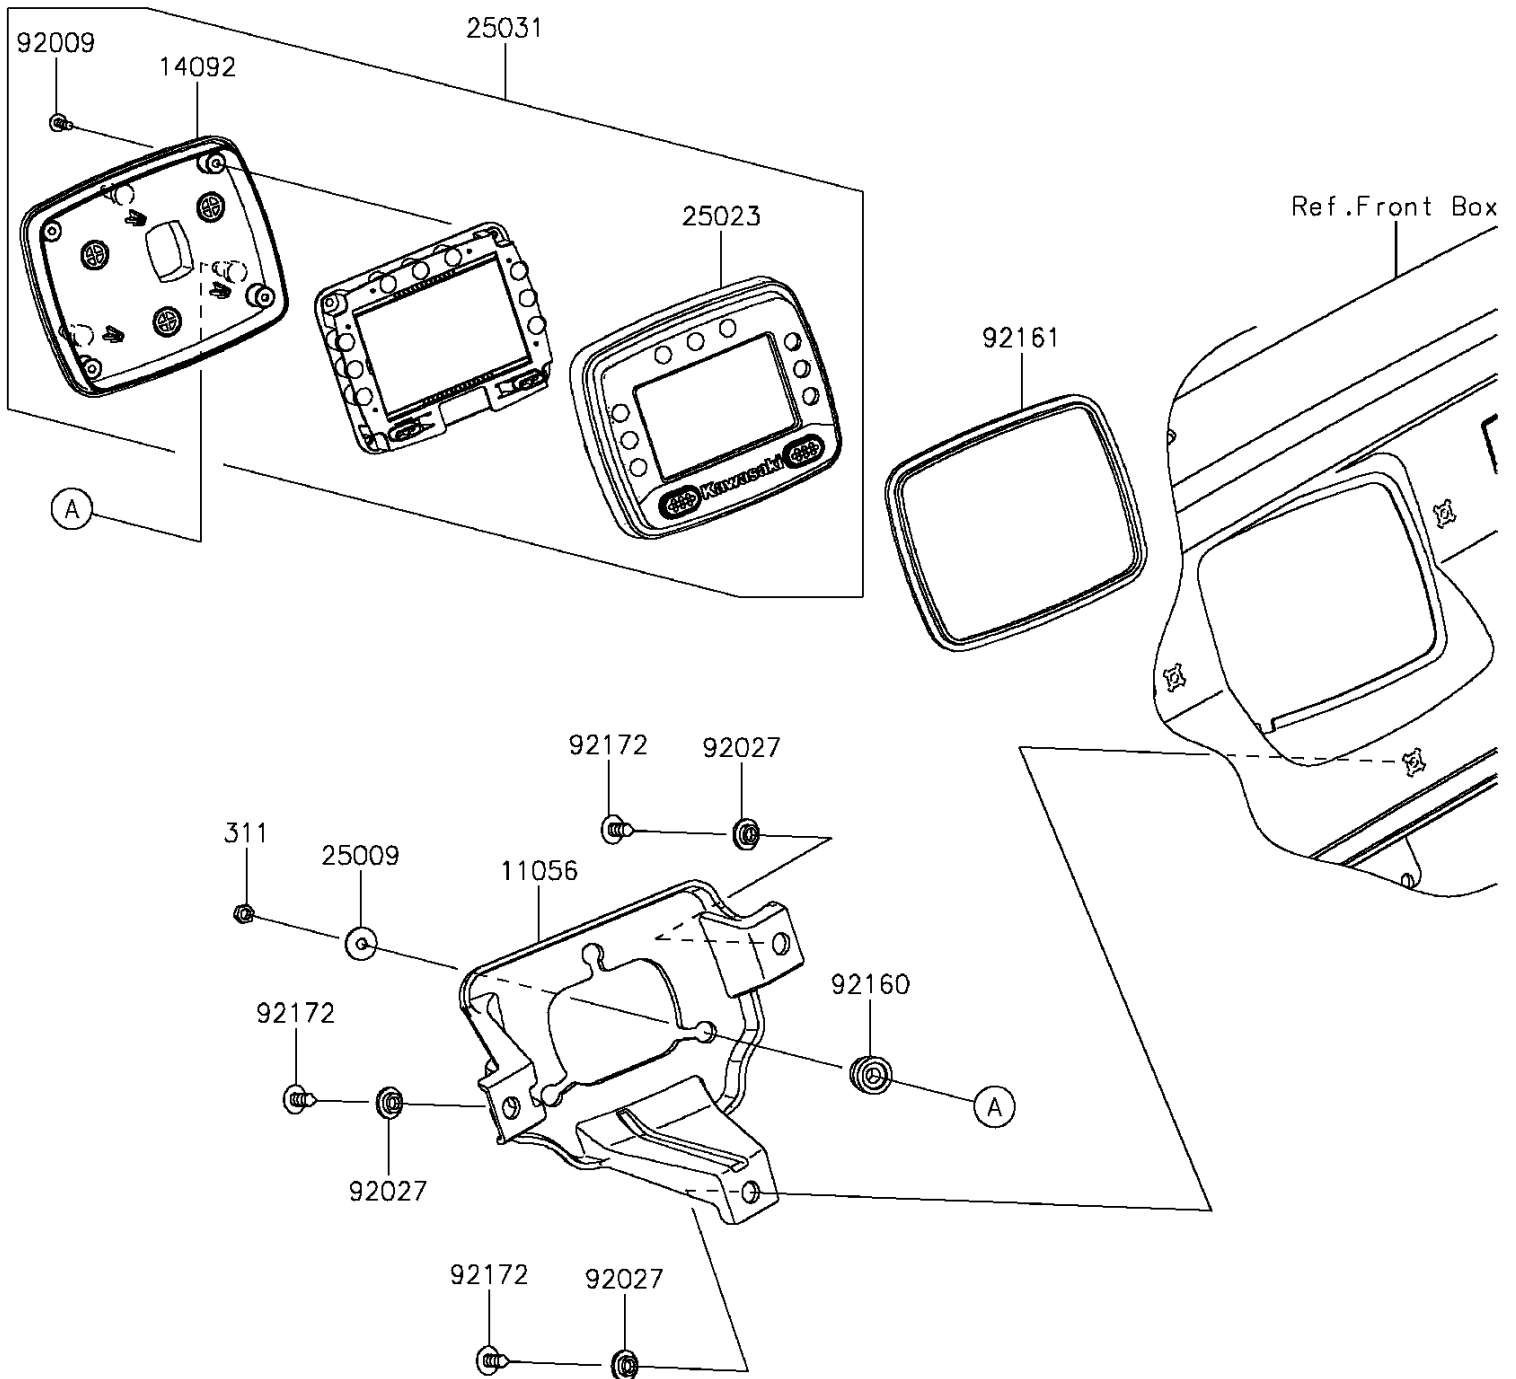

2016 MULE PRO-FXT™ PARTS DIAGRAM

Meter(s)

F2530

2016 MULE PRO-FXT™ PARTS LIST

Meter(s)

ITEM NAME	PART NUMBER	QUANTITY
BRACKET,METER (Ref # 11056)	11056-2956	1
COVER,METER,LWR (Ref # 14092)	14092-0834	1
WASHER,5.2X16X1.2 (Ref # 25009)	25009-004	3
COVER-METER CASE,UPP (Ref # 25023)	25023-0075	1
METER-ASSY,LCD (Ref # 25031)	25031-0515	1
NUT-HEX,5MM (Ref # 311)	311AB0500	3
SCREW,TAPPING,3X12 (Ref # 92009)	92009-1255	4
COLLAR,L=4.6 (Ref # 92027)	92027-1168	3
DAMPER (Ref # 92160)	92160-1460	3
DAMPER,METER (Ref # 92161)	92161-0906	1
SCREW,6X16 (Ref # 92172)	92172-0284	3