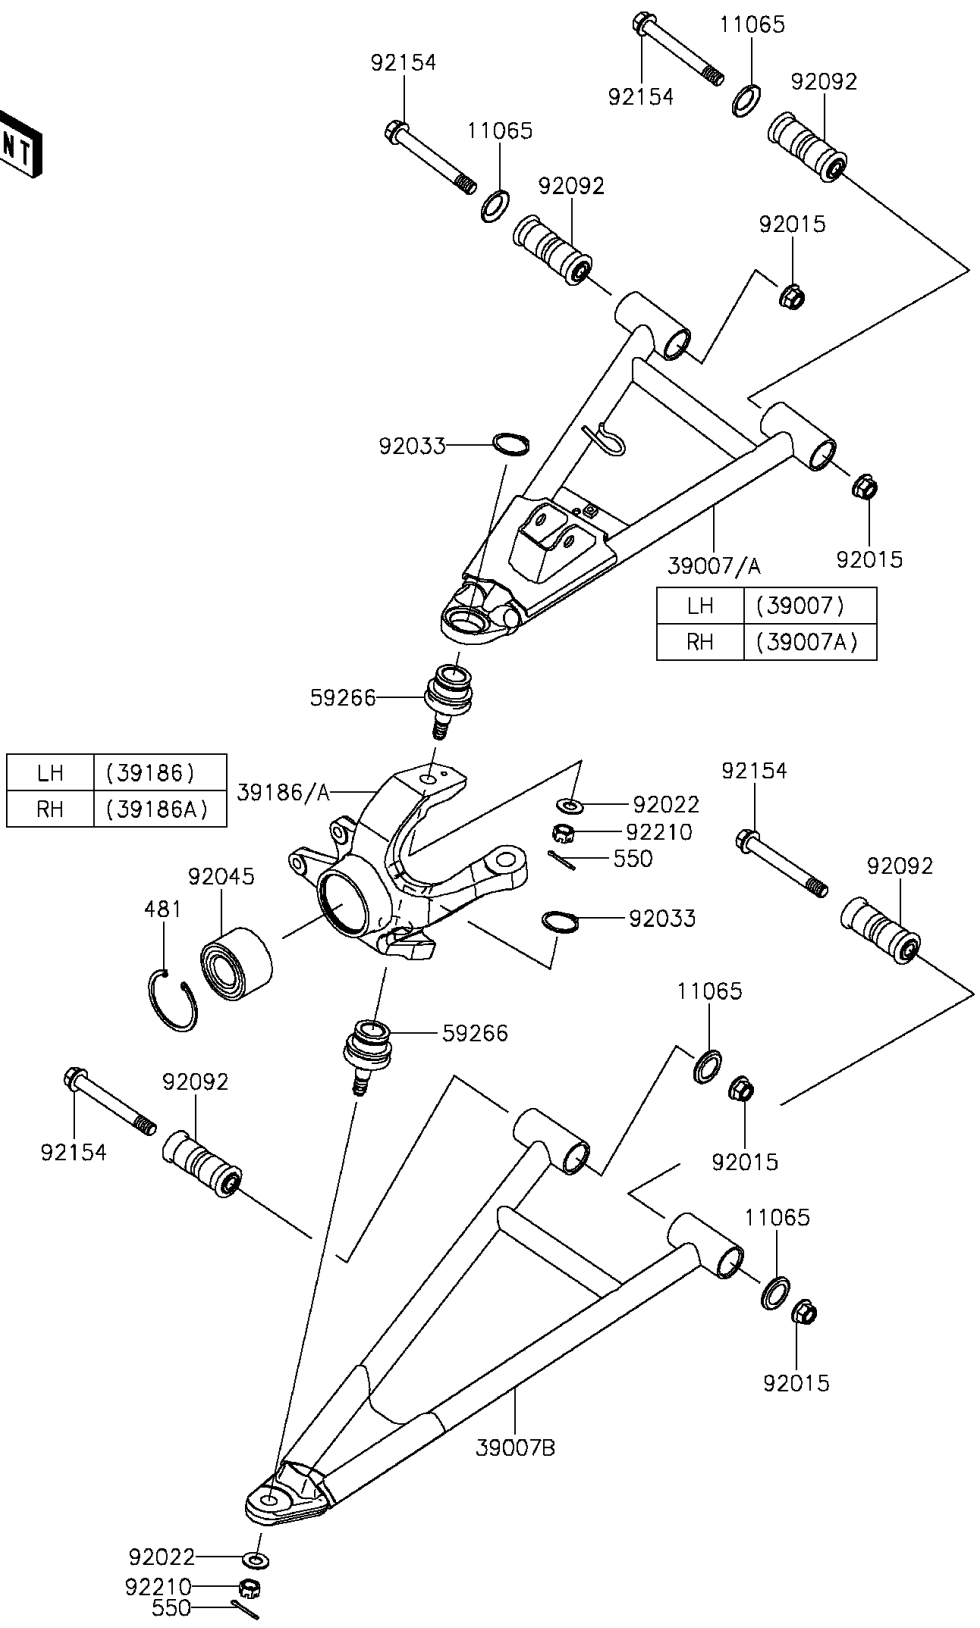

2016 MULE PRO-FXT™ PARTS DIAGRAM

Front Suspension

F2152

2016 MULE PRO-FXT™ PARTS LIST

Front Suspension

ITEM NAME	PART NUMBER	QUANTITY
CAP,ARM (Ref # 11065)	11065-0838	8
ARM-SUSP,FR,UPP,LH (Ref # 39007)	39007-0377	1
ARM-SUSP,FR,UPP,RH (Ref # 39007A)	39007-0378	1
ARM-SUSP,FR,LWR,LH&RH (Ref # 39007B)	39007-0383	2
KNUCKLE,FR,LH (Ref # 39186)	39186-0319	1
KNUCKLE,FR,RH (Ref # 39186A)	39186-0320	1
CIRCLIP-TYPE-C (Ref # 481)	481J6000	2
PIN-COTTER,3.0X25 (Ref # 550)	550AA3025	4
JOINT-BALL (Ref # 59266)	59266-0711	4
NUT,LOCK,FLANGED,12MM (Ref # 92015)	92015-1433	8
WASHER (Ref # 92022)	92022-1831	4
RING-SNAP,C-TYPE,32MM (Ref # 92033)	92033-1262	4
BEARING-BALL,30X60X37 (Ref # 92045)	92045-0762	2
BUSHING-RUBBER,12X20X78 (Ref # 92092)	92092-0028	8
BOLT,FLANGED,12X100 (Ref # 92154)	92154-1318	8
NUT,CASTLE,12MM (Ref # 92210)	92210-0395	4