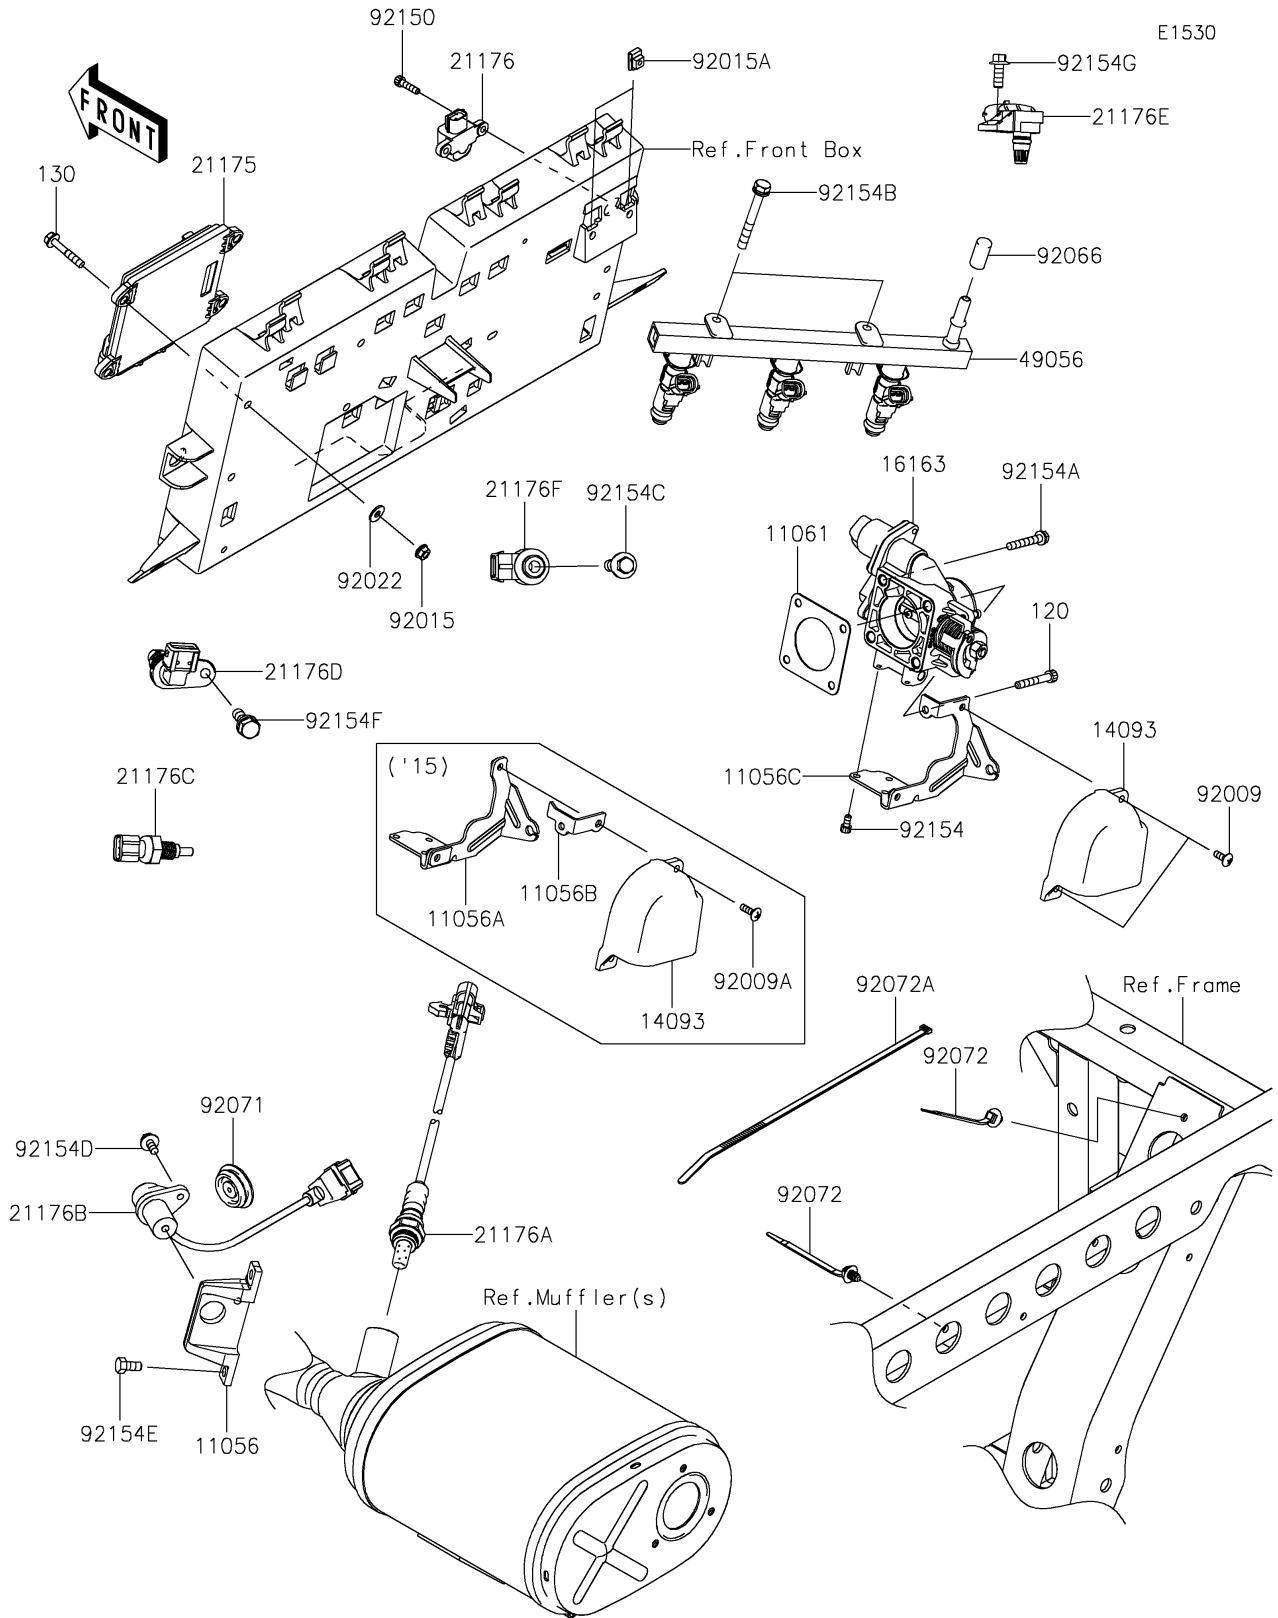

2016 MULE PRO-FXT™ PARTS DIAGRAM

Fuel Injection

2016 MULE PRO-FXT™ PARTS LIST

Fuel Injection

ITEM NAME	PART NUMBER	QUANTITY
BRACKET,CRANKSHAFT POSITION (Ref # 11056)	11056-2680	1
BRACKET,THROTTLE CABLE (Ref # 11056C)	11056-7495	1
GASKET,THROTTLE (Ref # 11061)	11061-0954	1
BOLT-SOCKET,6X40 (Ref # 120)	120CA0640	1
BOLT-FLANGED,6X35 (Ref # 130)	130BA0635	4
COVER,THROTTLE (Ref # 14093)	14093-0043	1
THROTTLE-ASSY (Ref # 16163)	16163-0816	1
CONTROL UNIT-ELECTRONIC,DFI (Ref # 21175)	21175-0893	1
SENSOR,VEHICLE-DOWN (Ref # 21176)	21176-0026	1
SENSOR,OXYGEN (Ref # 21176A)	21176-0773	1
SENSOR,CRANKSHAFT POSITION (Ref # 21176B)	21176-0795	1
SENSOR,WATER TEMP (Ref # 21176C)	21176-0796	1
SENSOR,CAMSHAFT POSITION (Ref # 21176D)	21176-0797	1
SENSOR,AIR INTAKE TEMP (Ref # 21176E)	21176-0798	1
SENSOR,EXPLOSION (Ref # 21176F)	21176-0799	1
PIPE-INJECTION (Ref # 49056)	49056-0038	1
SCREW,5X14,WHITE (Ref # 92009)	92009-1366	2
NUT,FLANGED,6MM (Ref # 92015)	92015-1367	4
NUT,5MM (Ref # 92015A)	92015-1627	2
WASHER (Ref # 92022)	92022-2247	4
PLUG (Ref # 92066)	92066-0810	1
GROMMET (Ref # 92071)	92071-0730	1
BAND (Ref # 92072)	92072-1414	2
BAND,L=292.1 (Ref # 92072A)	92072-3509	3
BOLT,SOCKET,5X20 (Ref # 92150)	92150-1019	2
BOLT,SOCKET,5X10 (Ref # 92154)	92154-1396	3
BOLT,6X38 (Ref # 92154A)	92154-1589	3
BOLT,6X50 (Ref # 92154B)	92154-1591	2
BOLT,FLANGED,8X30 (Ref # 92154C)	92154-1592	1

2016 MULE PRO-FXT™ PARTS LIST

Fuel Injection

ITEM NAME	PART NUMBER	QUANTITY
BOLT,FLANGED,6X12 (Ref # 92154D)	92154-1593	1
BOLT,6X12 (Ref # 92154E)	92154-1594	2
BOLT,8X16 (Ref # 92154F)	92154-1595	1
BOLT,FLANGED,6X16 (Ref # 92154G)	92154-1596	1