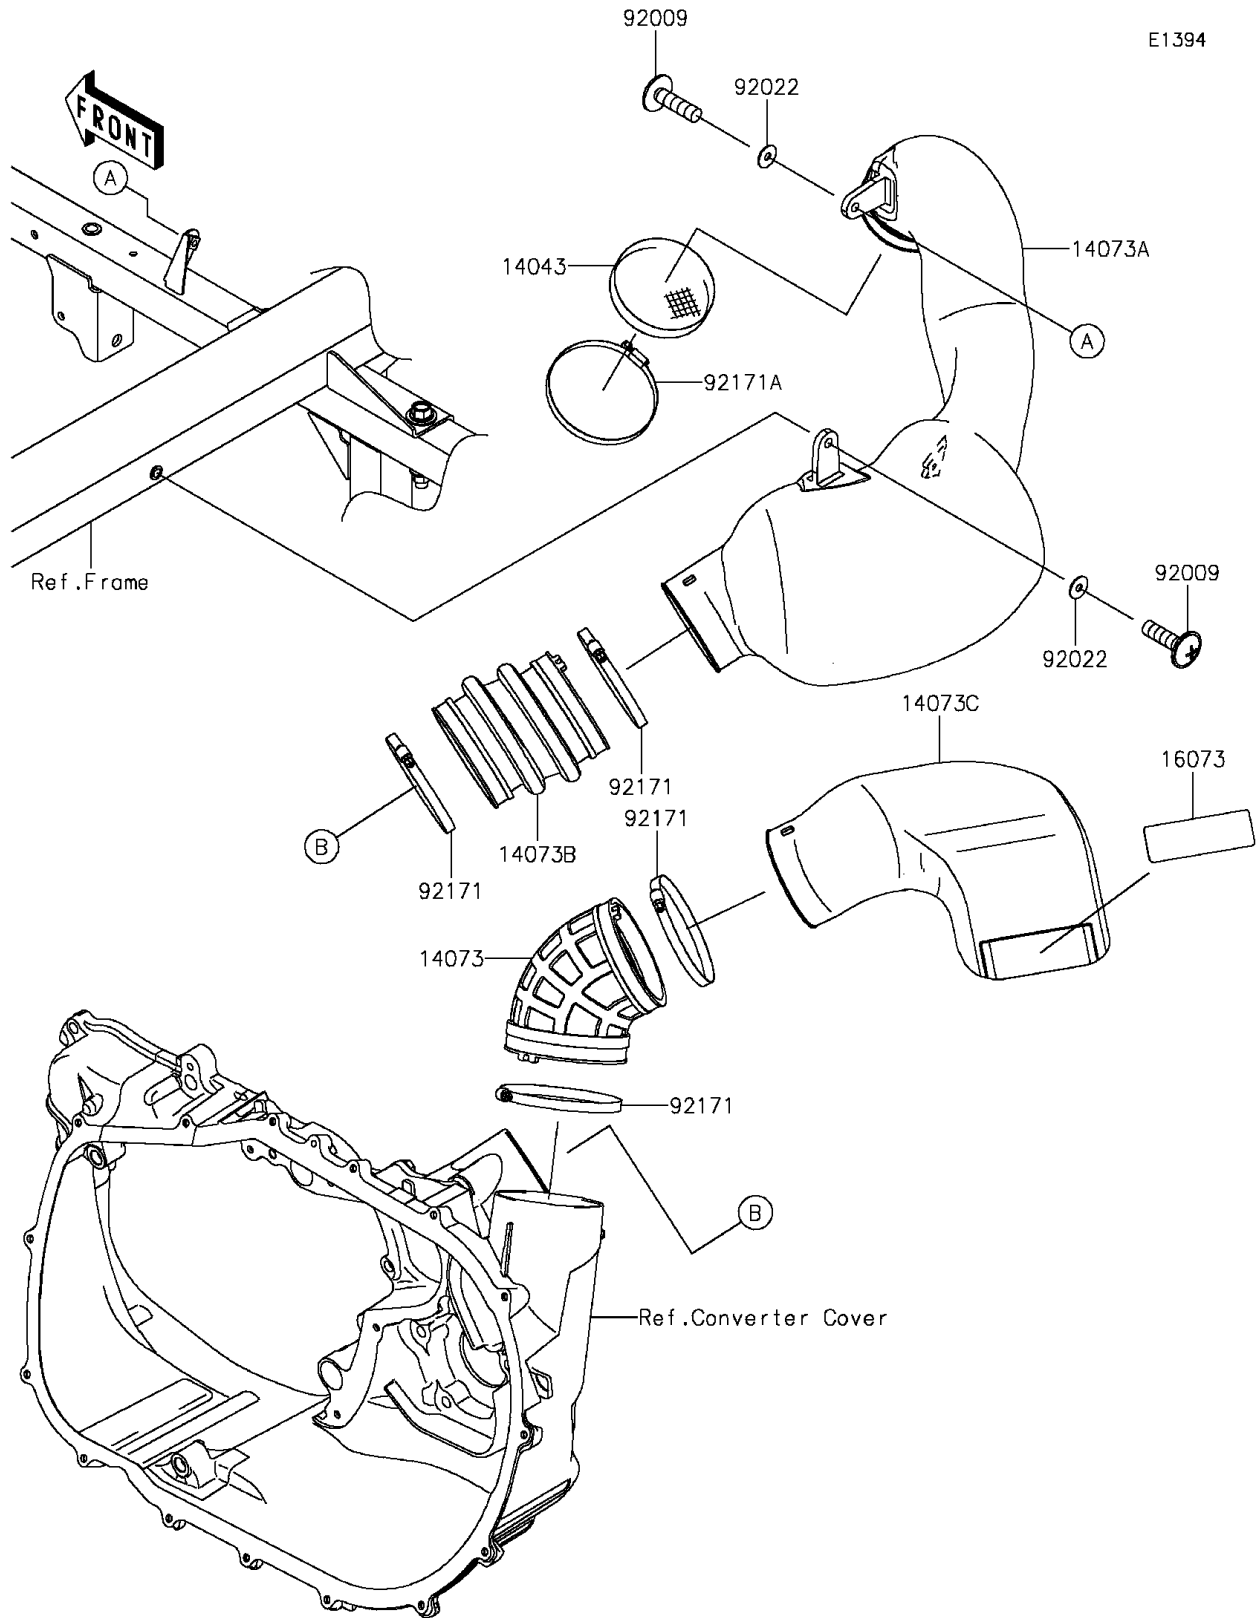

2016 MULE PRO-FXT™ PARTS DIAGRAM

Air Cleaner-Belt Converter

2016 MULE PRO-FXT™ PARTS LIST

Air Cleaner-Belt Converter

ITEM NAME	PART NUMBER	QUANTITY
FILTER (Ref # 14043)	14043-0013	1
DUCT,EXHAUST (Ref # 14073)	14073-0788	1
DUCT,INTAKE (Ref # 14073A)	14073-0789	1
DUCT,INTAKE (Ref # 14073B)	14073-0790	1
DUCT,EXHAUST (Ref # 14073C)	14073-0793	1
INSULATOR (Ref # 16073)	16073-0826	1
SCREW,6X22 (Ref # 92009)	92009-1441	2
WASHER,PLAIN,6MM (Ref # 92022)	92022-165	2
CLAMP (Ref # 92171)	92171-1383	4
CLAMP (Ref # 92171A)	92171-3716	1