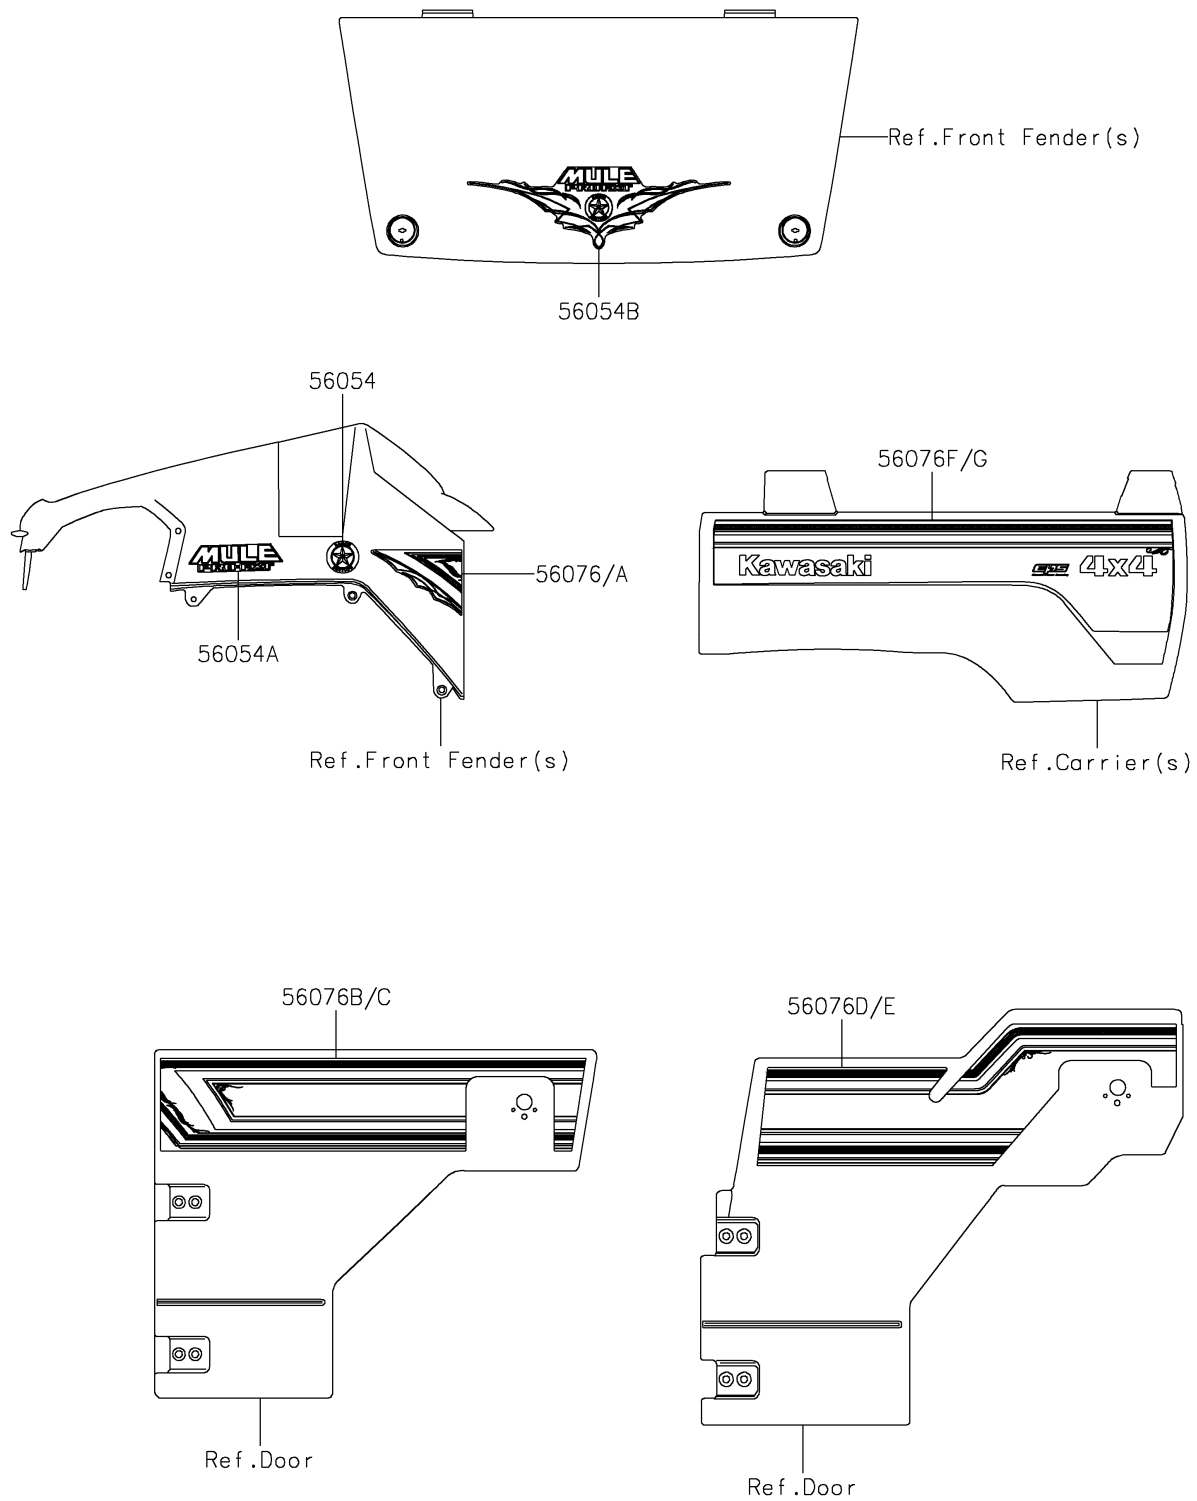

## 2020 MULE PRO-FXT™ RANCH EDITION PARTS DIAGRAM

Decals

F2861

## 2020 MULE PRO-FXT™ RANCH EDITION PARTS LIST

Decals

ITEM NAME	PART NUMBER	QUANTITY
MARK,RANCH EDITION (Ref # 56054)	56054-1816	1
MARK,FR FENDER,MULE PRO-FXT (Ref # 56054A)	56054-1830	1
MARK,FR FENDER,MULE PRO-FXT (Ref # 56054B)	56054-2590	1
PATTERN,FR FENDER,LH (Ref # 56076)	56076-0222	1
PATTERN,FR FENDER,RH (Ref # 56076A)	56076-0223	1
PATTERN,FR SIDE GUARD,LH (Ref # 56076B)	56076-0224	1
PATTERN,FR SIDE GUARD,RH (Ref # 56076C)	56076-0225	1
PATTERN,RR SIDE GUARD,LH (Ref # 56076D)	56076-0226	1
PATTERN,RR SIDE GUARD,RH (Ref # 56076E)	56076-0227	1
PATTERN,RR FENDER,LH (Ref # 56076F)	56076-0228	1
PATTERN,RR FENDER,RH (Ref # 56076G)	56076-0229	1