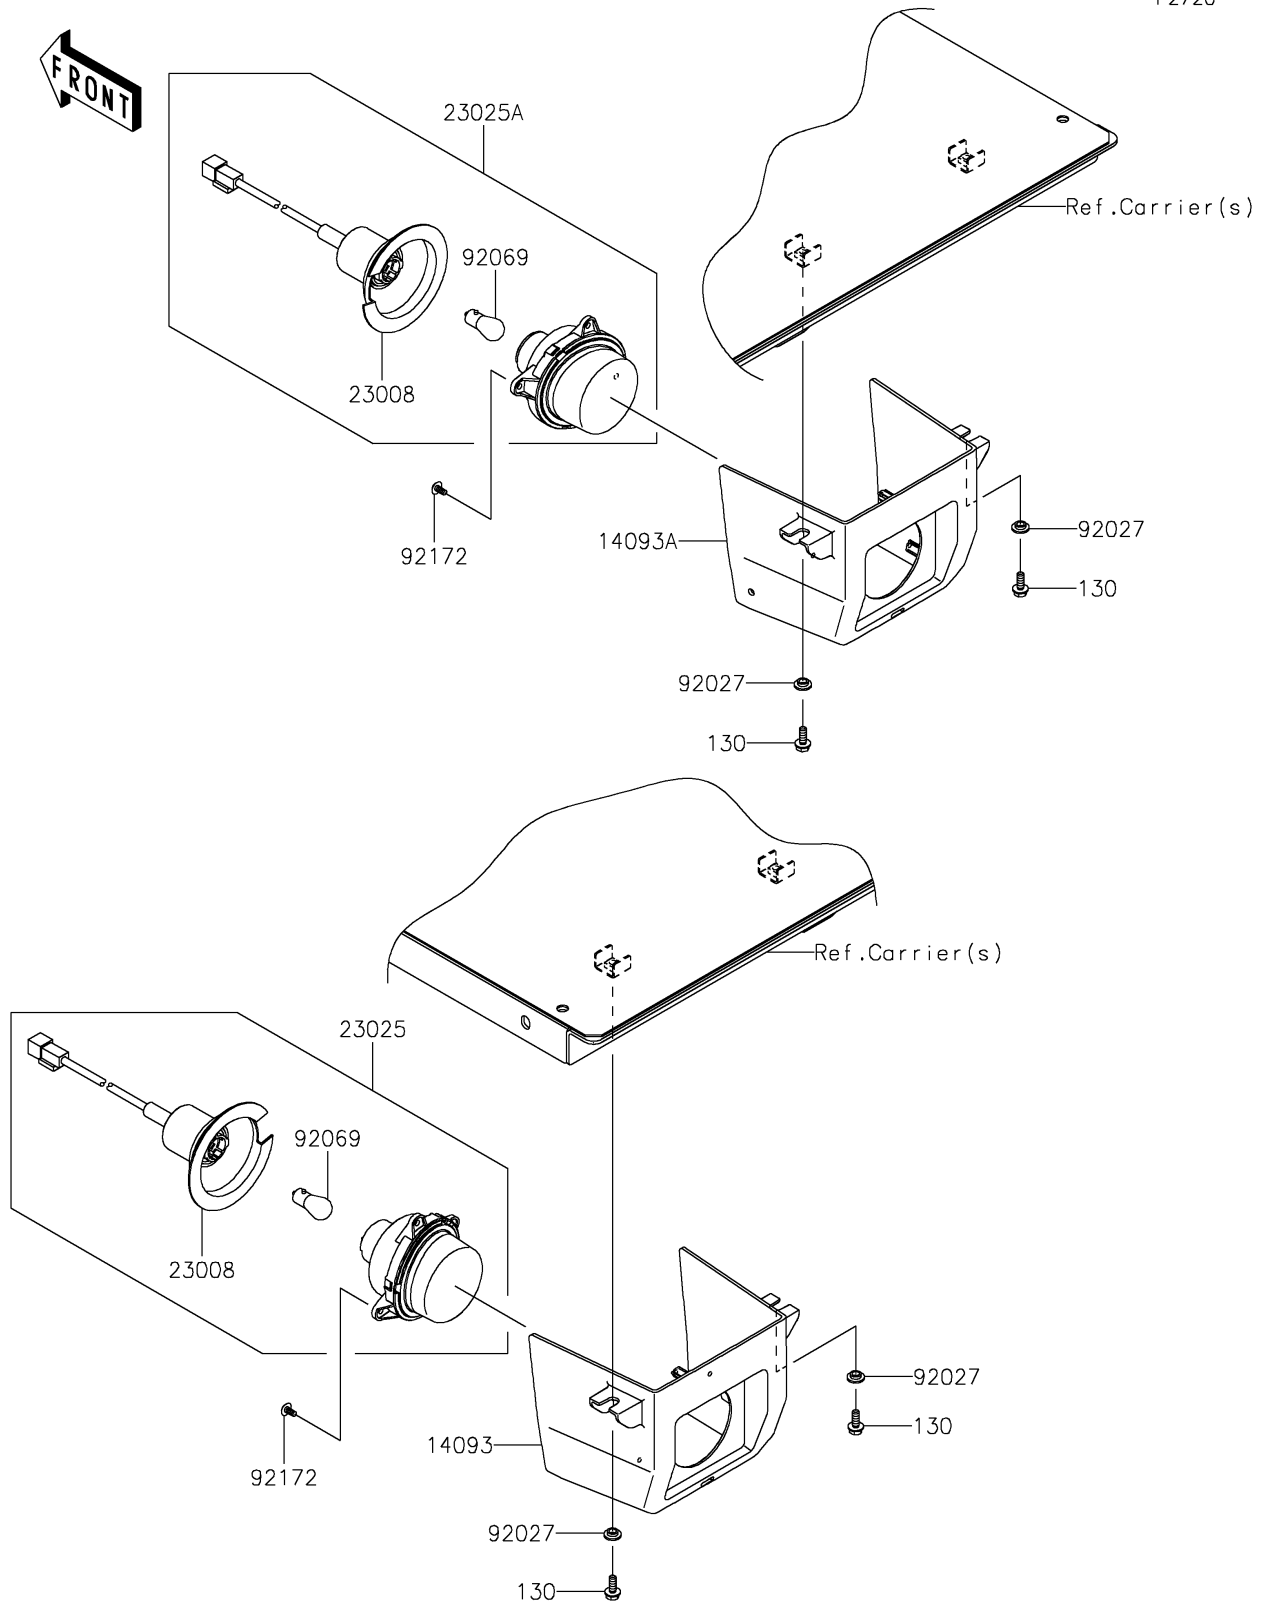

2020 MULE PRO-FXT™ RANCH EDITION PARTS DIAGRAM

Taillight(s)

F2720

2020 MULE PRO-FXT™ RANCH EDITION PARTS LIST

Taillight(s)

ITEM NAME	PART NUMBER	QUANTITY
BOLT-FLANGED,6X16 (Ref # 130)	130CA0616	1
COVER,TAIL LAMP,LH (Ref # 14093)	14093-0580	1
COVER,TAIL LAMP,RH (Ref # 14093A)	14093-0581	1
SOCKET-ASSY (Ref # 23008)	23008-0162	1
LAMP-TAIL,LH (Ref # 23025)	23025-0334	1
LAMP-TAIL,RH (Ref # 23025A)	23025-0341	1
COLLAR,L=4.6 (Ref # 92027)	92027-1168	1
BULB,12V 21/5W (Ref # 92069)	92069-0072	1
SCREW,TAPPING,5X10 (Ref # 92172)	92172-0262	1