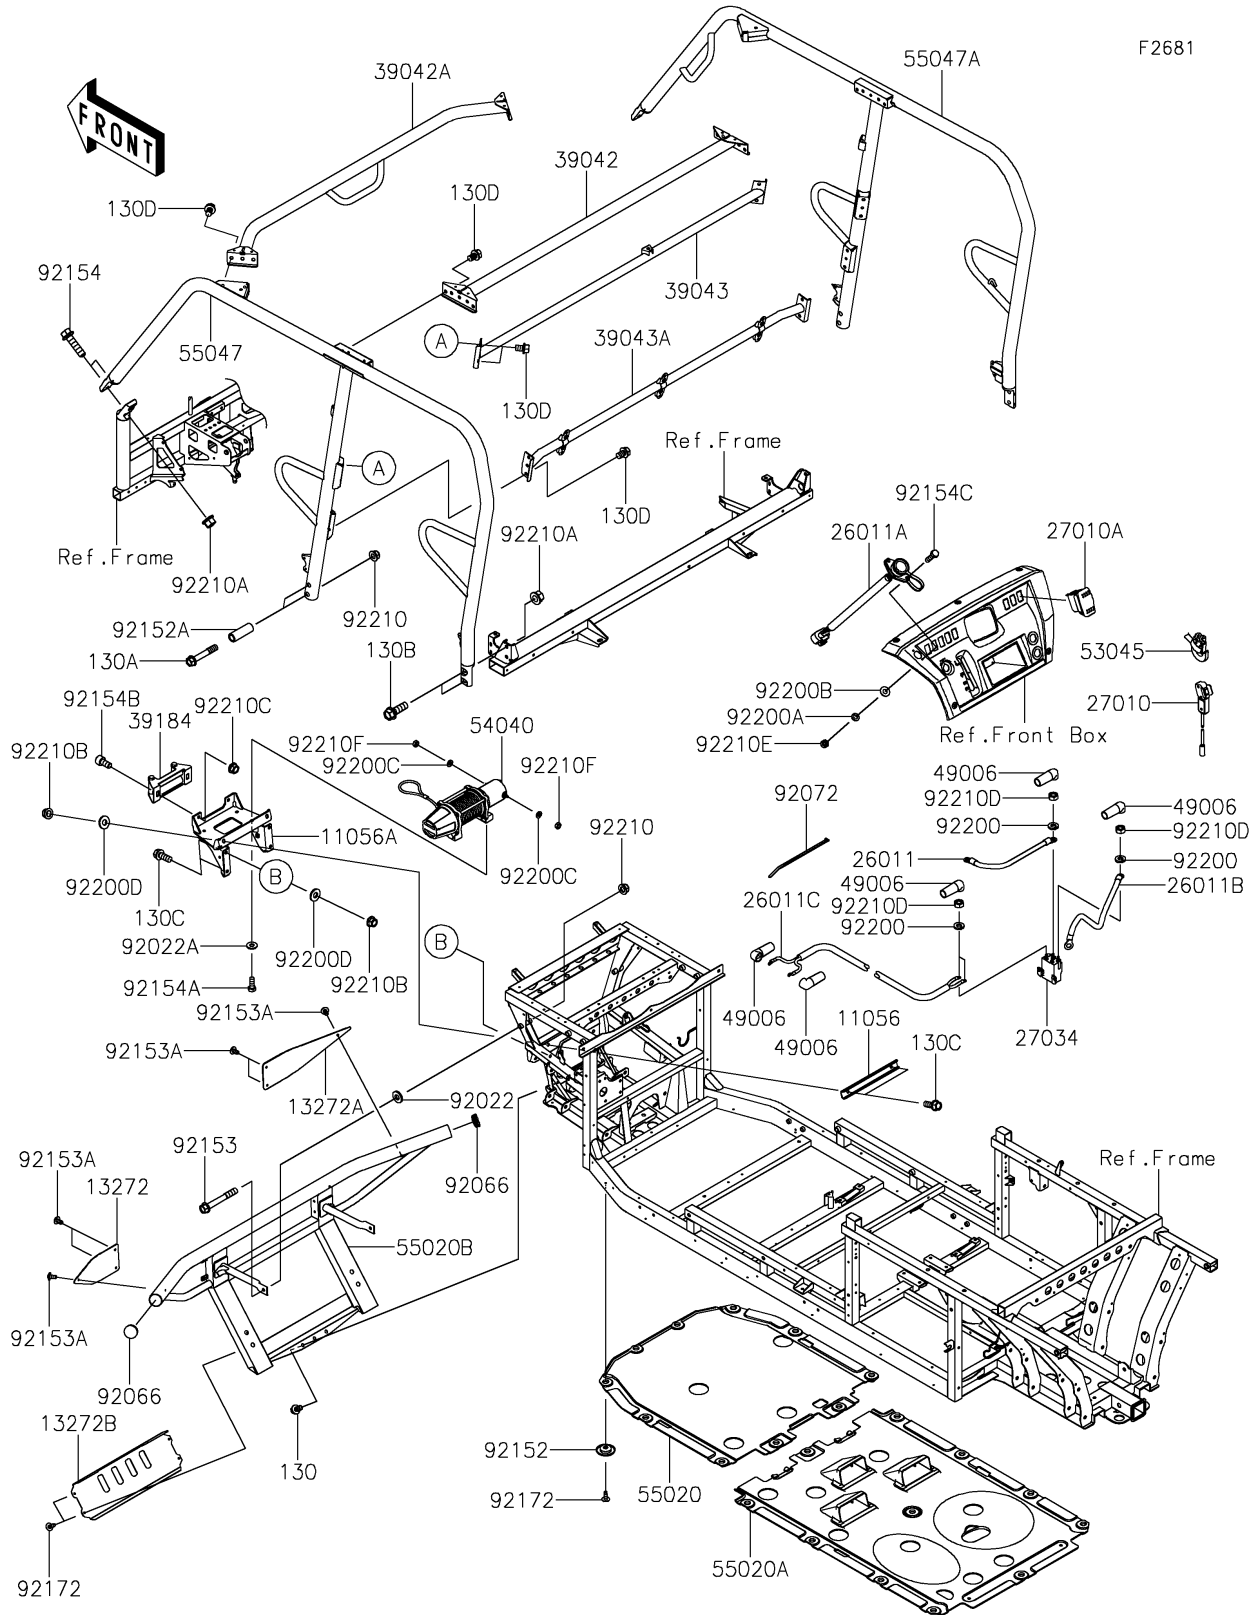

## 2020 MULE PRO-FXT™ RANCH EDITION PARTS LIST

Guards/Cab Frame

ITEM NAME	PART NUMBER	QUANTITY
BRACKET (Ref # 11056)	11056-4074	1
BRACKET,WINCH (Ref # 11056A)	11056-7783	1
PLATE,FR GUARD,LH,P.A.SILVER (Ref # 13272)	13272-2304-57S	1
PLATE,FR GUARD,RH,P.A.SILVER (Ref # 13272A)	13272-2305-57S	1
PLATE,FR GUARD,LOW (Ref # 13272B)	13272-2306	1
WIRE-LEAD,RED (Ref # 26011)	26011-0916	1
WIRE-LEAD,REMOTE SWITCH (Ref # 26011A)	26011-0935	1
WIRE-LEAD,BLACK (Ref # 26011B)	26011-0989	1
WIRE-LEAD,BLUE/YELLOW (Ref # 26011C)	26011-0990	1
SWITCH,REMOTE (Ref # 27010)	27010-0820	1
SWITCH,CARLING (Ref # 27010A)	27010-0821	1
RELAY (Ref # 27034)	27034-0008	1
CROSSMEMBER,RR,T.BLACK (Ref # 39042)	39042-0015-388	1
CROSSMEMBER,FR,T.BLACK (Ref # 39042A)	39042-0016-388	1
CROSSMEMBER-COMP,B-P.,UPP,BLK (Ref # 39043)	39043-0016-388	1
CROSSMEMBER-COMP,B-P.,LWR,BLK (Ref # 39043A)	39043-0017-388	1
BRACKET-ASSY (Ref # 39184)	39184-0740	1
BOOT (Ref # 49006)	49006-0601	1
HOOK-ASSY (Ref # 53045)	53045-0028	1
WINCH (Ref # 54040)	54040-0008	1
GUARD,SKID PLATE (Ref # 55020)	55020-0934	1
GUARD,SKID PLATE (Ref # 55020A)	55020-0935	1
GUARD,FR,T.BLACK (Ref # 55020B)	55020-2158-388	1
BAR-COMP,LH,T.BLACK (Ref # 55047)	55047-0361-388	1
BAR-COMP,RH,T.BLACK (Ref # 55047A)	55047-0362-388	1
WASHER,10X22X3 (Ref # 92022)	92022-1365	1
WASHER,8.2X19X2 (Ref # 92022A)	92022-1533	1
PLUG (Ref # 92066)	92066-0769	1
BAND,L=292.1 (Ref # 92072)	92072-3509	1