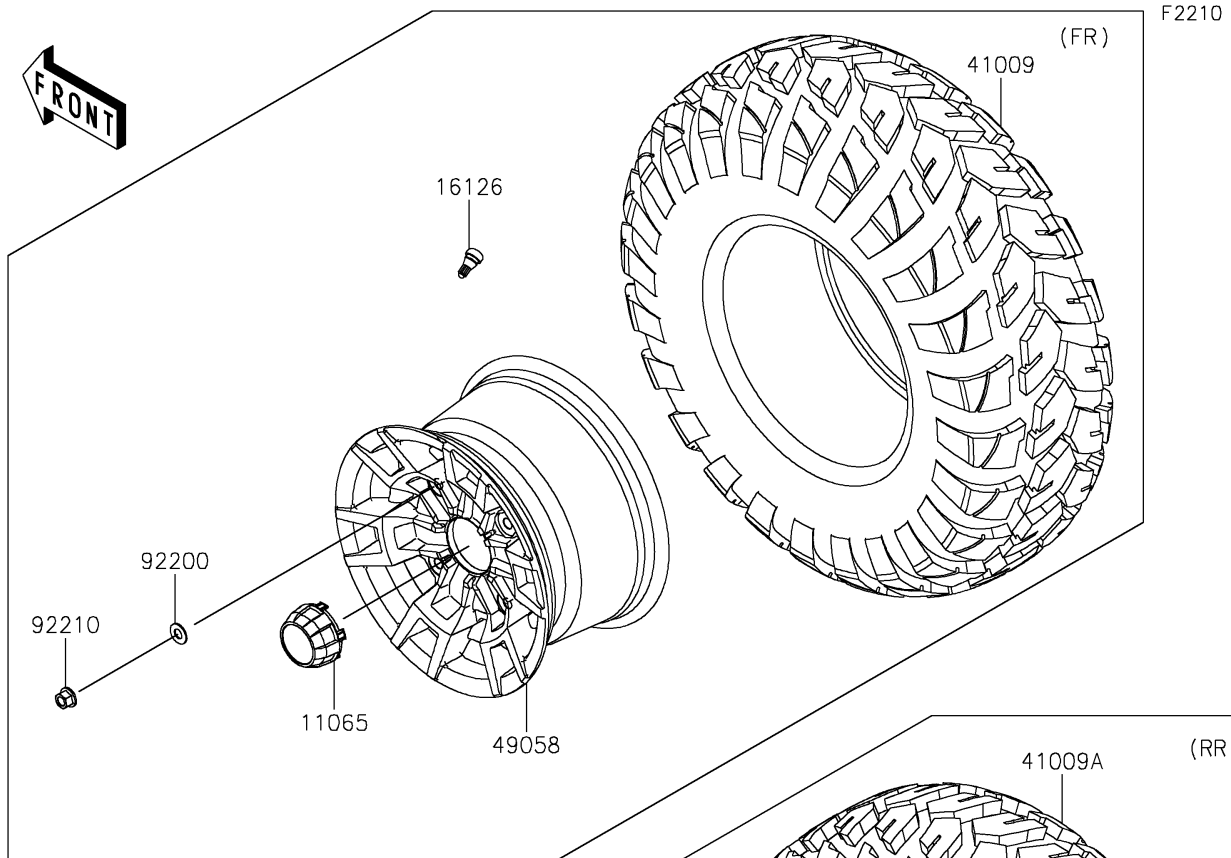

2020 MULE PRO-FXT™ RANCH EDITION PARTS DIAGRAM

Wheels/Tires

2020 MULE PRO-FXT™ RANCH EDITION PARTS LIST

Wheels/Tires

ITEM NAME	PART NUMBER	QUANTITY
CAP,WHEEL,F.BLACK (Ref # 11065)	11065-0893-6Z	4
VALVE (Ref # 16126)	16126-4001	4
TIRE,FR,26X9.00R12 4PR,FRONTIER (Ref # 41009)	41009-0567	2
TIRE,RR,26X11.00R12 4PR,FRONTIER (Ref # 41009A)	41009-0568	2
WHEEL,FR,12X7.0AT,AL,BLACK (Ref # 49058)	49058-0625-31D	2
WHEEL,RR,12X8.0AT,AL,BLACK (Ref # 49058A)	49058-0626-31D	2
WASHER,12.1X25X1.6 (Ref # 92200)	92200-0455	16
NUT,12MM (Ref # 92210)	92210-0603	16