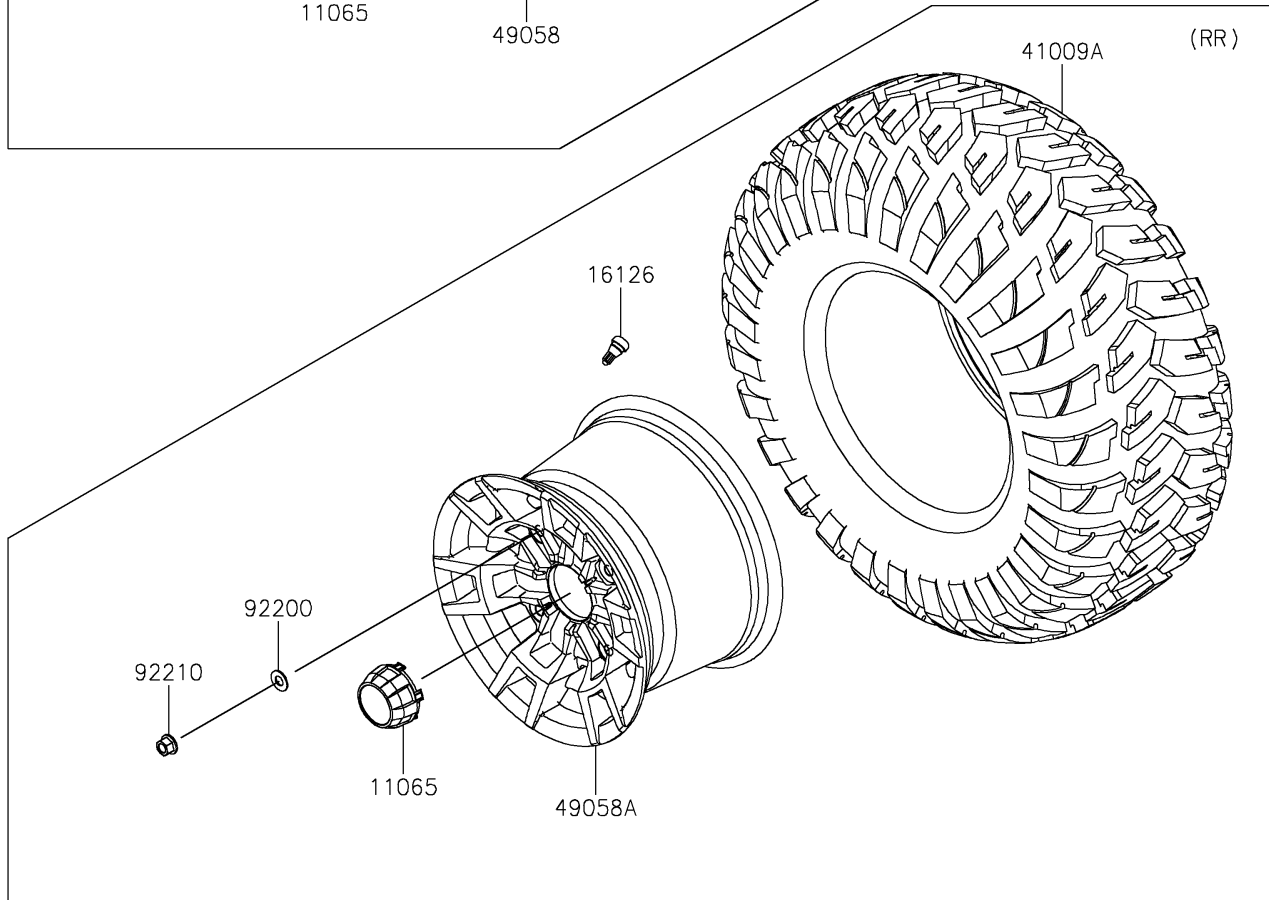

2020 MULE PRO-FXT™ RANCH EDITION PARTS DIAGRAM

Wheels/Tires

2020 MULE PRO-FXT™ RANCH EDITION PARTS LIST

Wheels/Tires

ITEM NAME	PART NUMBER	QUANTITY
CAP,WHEEL,F.BLACK (Ref # 11065)	11065-0893-6Z	4
VALVE (Ref # 16126)	16126-4001	4
TIRE,FR,26X9.00R12 4PR,FRONTIER (Ref # 41009)	41009-0567	2
TIRE,RR,26X11.00R12 4PR,FRONTIER (Ref # 41009A)	41009-0568	2
WHEEL,FR,12X7.0AT,AL,BLACK (Ref # 49058)	49058-0625-31D	2
WHEEL,RR,12X8.0AT,AL,BLACK (Ref # 49058A)	49058-0626-31D	2
WASHER,12.1X25X1.6 (Ref # 92200)	92200-0455	16
NUT,12MM (Ref # 92210)	92210-0603	16