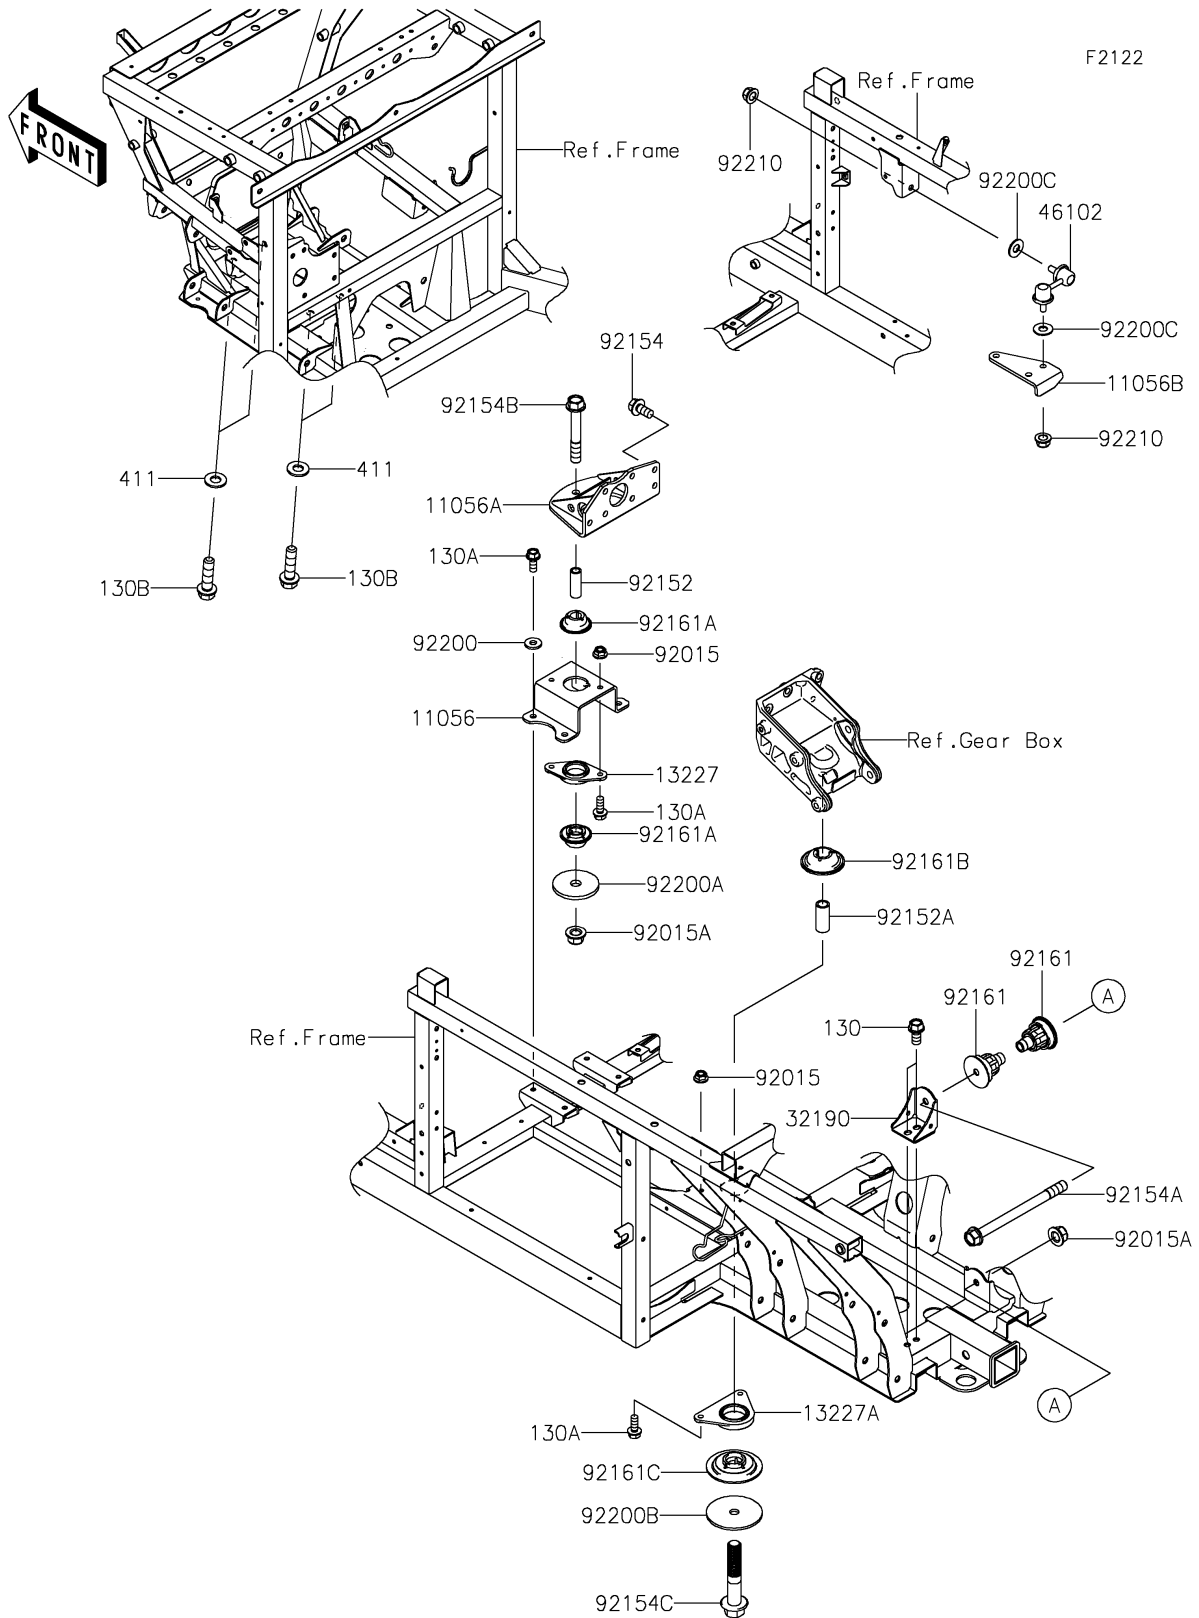

## PARTS DIAGRAM

### Engine Mount

## PARTS LIST

### Engine Mount

ITEM NAME	PART NUMBER	QUANTITY
BRACKET (Ref # 11056)	11056-2867	1
BRACKET (Ref # 11056A)	11056-2868	1
BRACKET (Ref # 11056B)	11056-2869	1
BOLT-FLANGED,10X20 (Ref # 130)	130BA1020	2
BOLT-FLANGED,8X20 (Ref # 130A)	130CA0820	8
BOLT-FLANGED,12X45 (Ref # 130B)	130CA1245	4
HOUSING (Ref # 13227)	13227-0031	1
HOUSING (Ref # 13227A)	13227-0032	1
BRACKET-ENGINE (Ref # 32190)	32190-0662	1
WASHER-PLAIN,12MM (Ref # 411)	411AA1200	4
ROD,STABILIZER (Ref # 46102)	46102-0100	1
NUT,LOCK,FLANGED,8MM (Ref # 92015)	92015-1397	4
NUT,LOCK,FLANGED,12MM (Ref # 92015A)	92015-1433	2
COLLAR,13X19.1X54 (Ref # 92152)	92152-1802	1
COLLAR,17X23.8X54.5 (Ref # 92152A)	92152-2127	1
BOLT,FLANGED,10X20 (Ref # 92154)	92154-1321	7
BOLT,FLANGED,12X150 (Ref # 92154A)	92154-1322	1
BOLT,FLANGED,12X80 (Ref # 92154B)	92154-1419	1
BOLT,FLANGED,16X86 (Ref # 92154C)	92154-1763	1
DAMPER (Ref # 92161)	92161-1616	2
DAMPER (Ref # 92161A)	92161-1617	2
DAMPER (Ref # 92161B)	92161-1618	1
DAMPER (Ref # 92161C)	92161-1619	1
WASHER,8.2X20.0X2.5 (Ref # 92200)	92200-0205	4
WASHER,12.5X55X4.76 (Ref # 92200A)	92200-0913	1
WASHER,16.5X100X4.76 (Ref # 92200B)	92200-1747	1
WASHER,10.3X23X1.6 (Ref # 92200C)	92200-2009	2
NUT,LOCK,FLANGED,10MM (Ref # 92210)	92210-0276	2