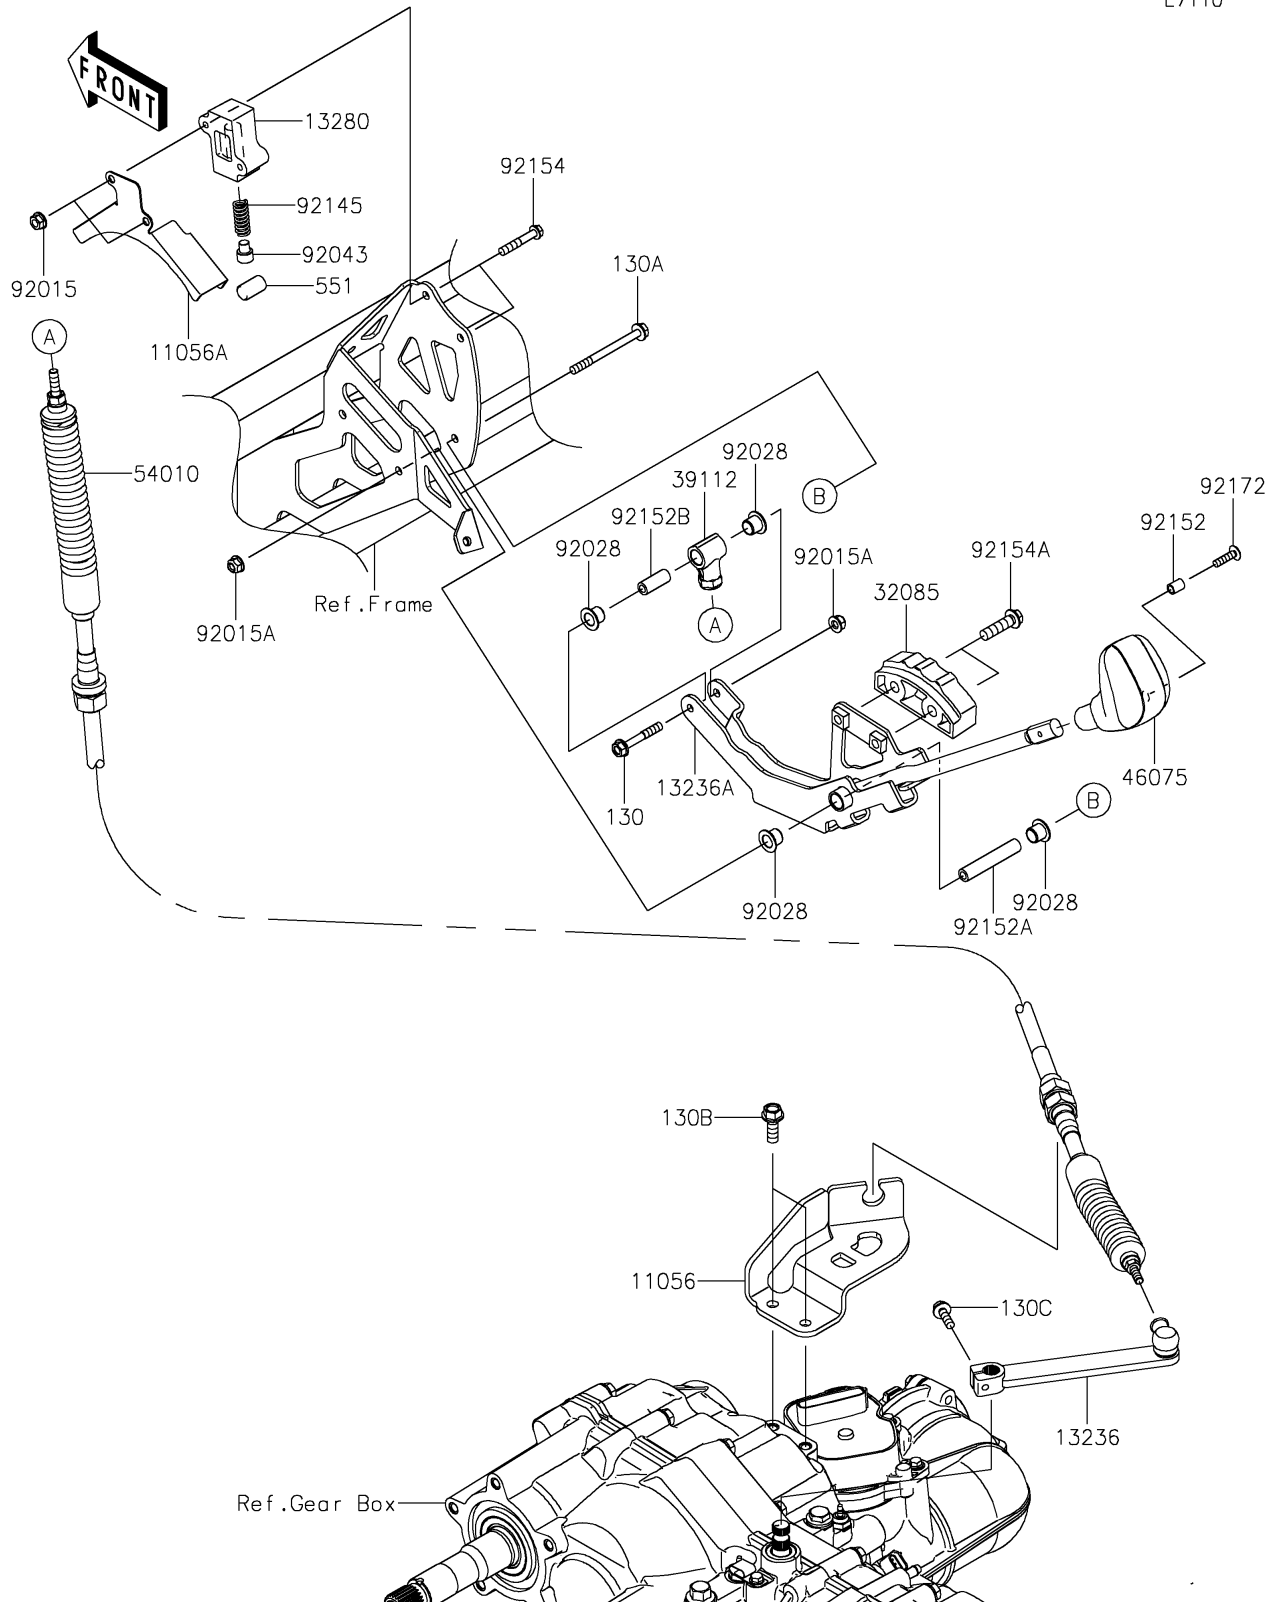

2020 MULE PRO-FXT™ RANCH EDITION

PARTS DIAGRAM

Control

E7110

2020 MULE PRO-FXT™ RANCH EDITION

Kawasaki
Let the Good Times Roll®

PARTS LIST

Control

ITEM NAME	PART NUMBER	QUANTITY
BRACKET,T/M SIDE (Ref # 11056)	11056-2946	1
BRACKET,DUST COVER (Ref # 11056A)	11056-7274	1
BOLT-FLANGED,6X40 (Ref # 130)	130BA0640	1
BOLT-FLANGED,6X70 (Ref # 130A)	130BA0670	1
BOLT-FLANGED,8X22 (Ref # 130B)	130BA0822	2
BOLT-FLANGED,6X20 (Ref # 130C)	130CA0620	1
LEVER-COMP,T/M SIDE (Ref # 13236)	13236-0747	1
LEVER-COMP,SHIFT (Ref # 13236A)	13236-0748	1
HOLDER (Ref # 13280)	13280-0776	1
STOPPER (Ref # 32085)	32085-0748	1
RODEND-TIE (Ref # 39112)	39112-0020	1
GRIP (Ref # 46075)	46075-0569	1
CABLE,SHIFT (Ref # 54010)	54010-0601	1
PIN-DOWEL,12X20 (Ref # 551)	551R1220	1
NUT,FLANGED,6MM (Ref # 92015)	92015-1367	2
NUT,LOCK,FLANGED,6MM (Ref # 92015A)	92015-1675	2
BUSHING (Ref # 92028)	92028-1507	4
PIN (Ref # 92043)	92043-0790	1
SPRING (Ref # 92145)	92145-1578	1
COLLAR,5.6X8X10.5 (Ref # 92152)	92152-1545	1
COLLAR,6X10X56.5 (Ref # 92152A)	92152-1823	1
COLLAR,6X10X25 (Ref # 92152B)	92152-1854	1
BOLT,FLANGED,6X35 (Ref # 92154)	92154-1544	2
BOLT,FLANGED,8X30 (Ref # 92154A)	92154-1907	2
SCREW,5X20 (Ref # 92172)	92172-2081	1