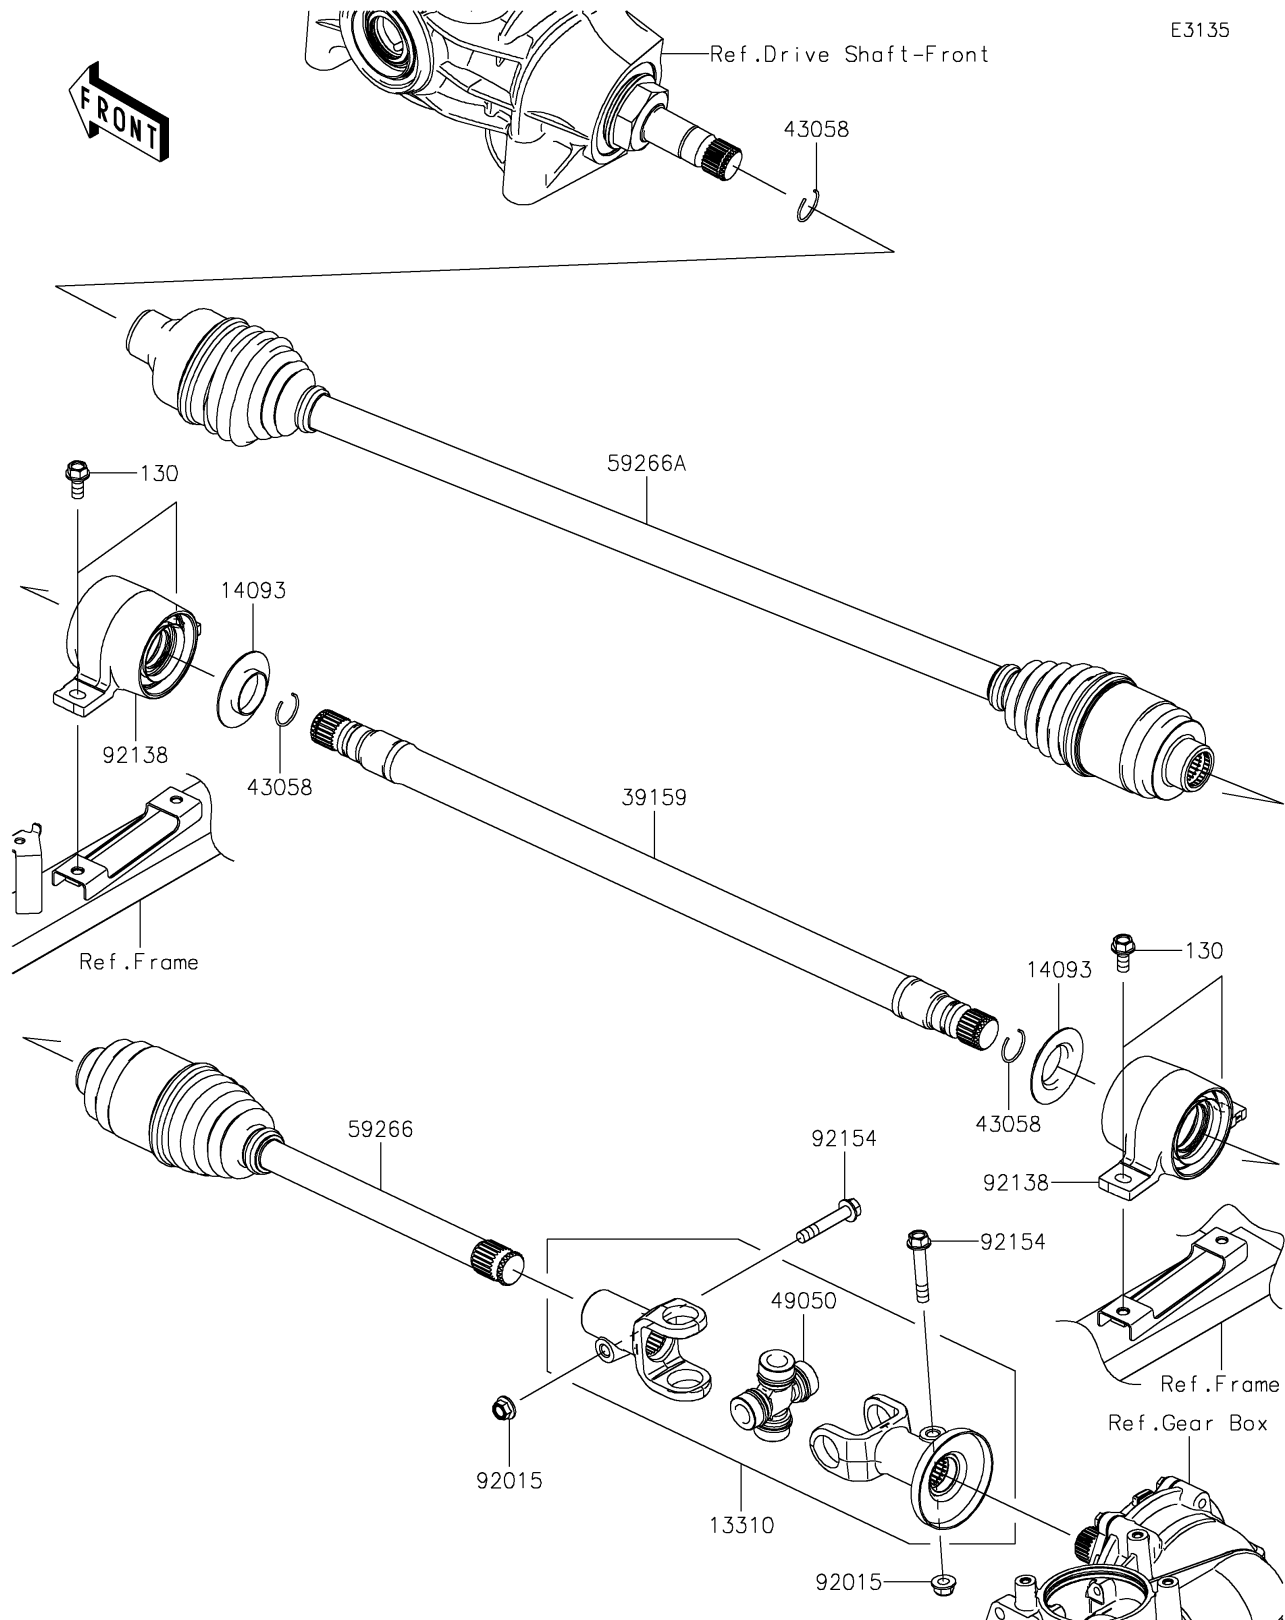

2020 MULE PRO-FXT™ RANCH EDITION PARTS DIAGRAM

Drive Shaft-Propeller

E3135

2020 MULE PRO-FXT™ RANCH EDITION PARTS LIST

Drive Shaft-Propeller

ITEM NAME	PART NUMBER	QUANTITY
BOLT-FLANGED,8X18 (Ref # 130)	130BA0818	1
SHAFT-ASSY (Ref # 13310)	13310-0038	1
COVER,SIDE RIP (Ref # 14093)	14093-0006	1
SHAFT-DRIVE (Ref # 39159)	39159-0045	1
RING (Ref # 43058)	43058-0018	1
SPIDER (Ref # 49050)	49050-0034	1
JOINT-BALL,T/M SIDE (Ref # 59266)	59266-0716	1
JOINT-BALL,FR DIFF SIDE (Ref # 59266A)	59266-0735	1
NUT,8MM (Ref # 92015)	92015-1432	1
BEARING-COMP (Ref # 92138)	92138-0002	1
BOLT,FLANGED,8X46 (Ref # 92154)	92154-1365	1