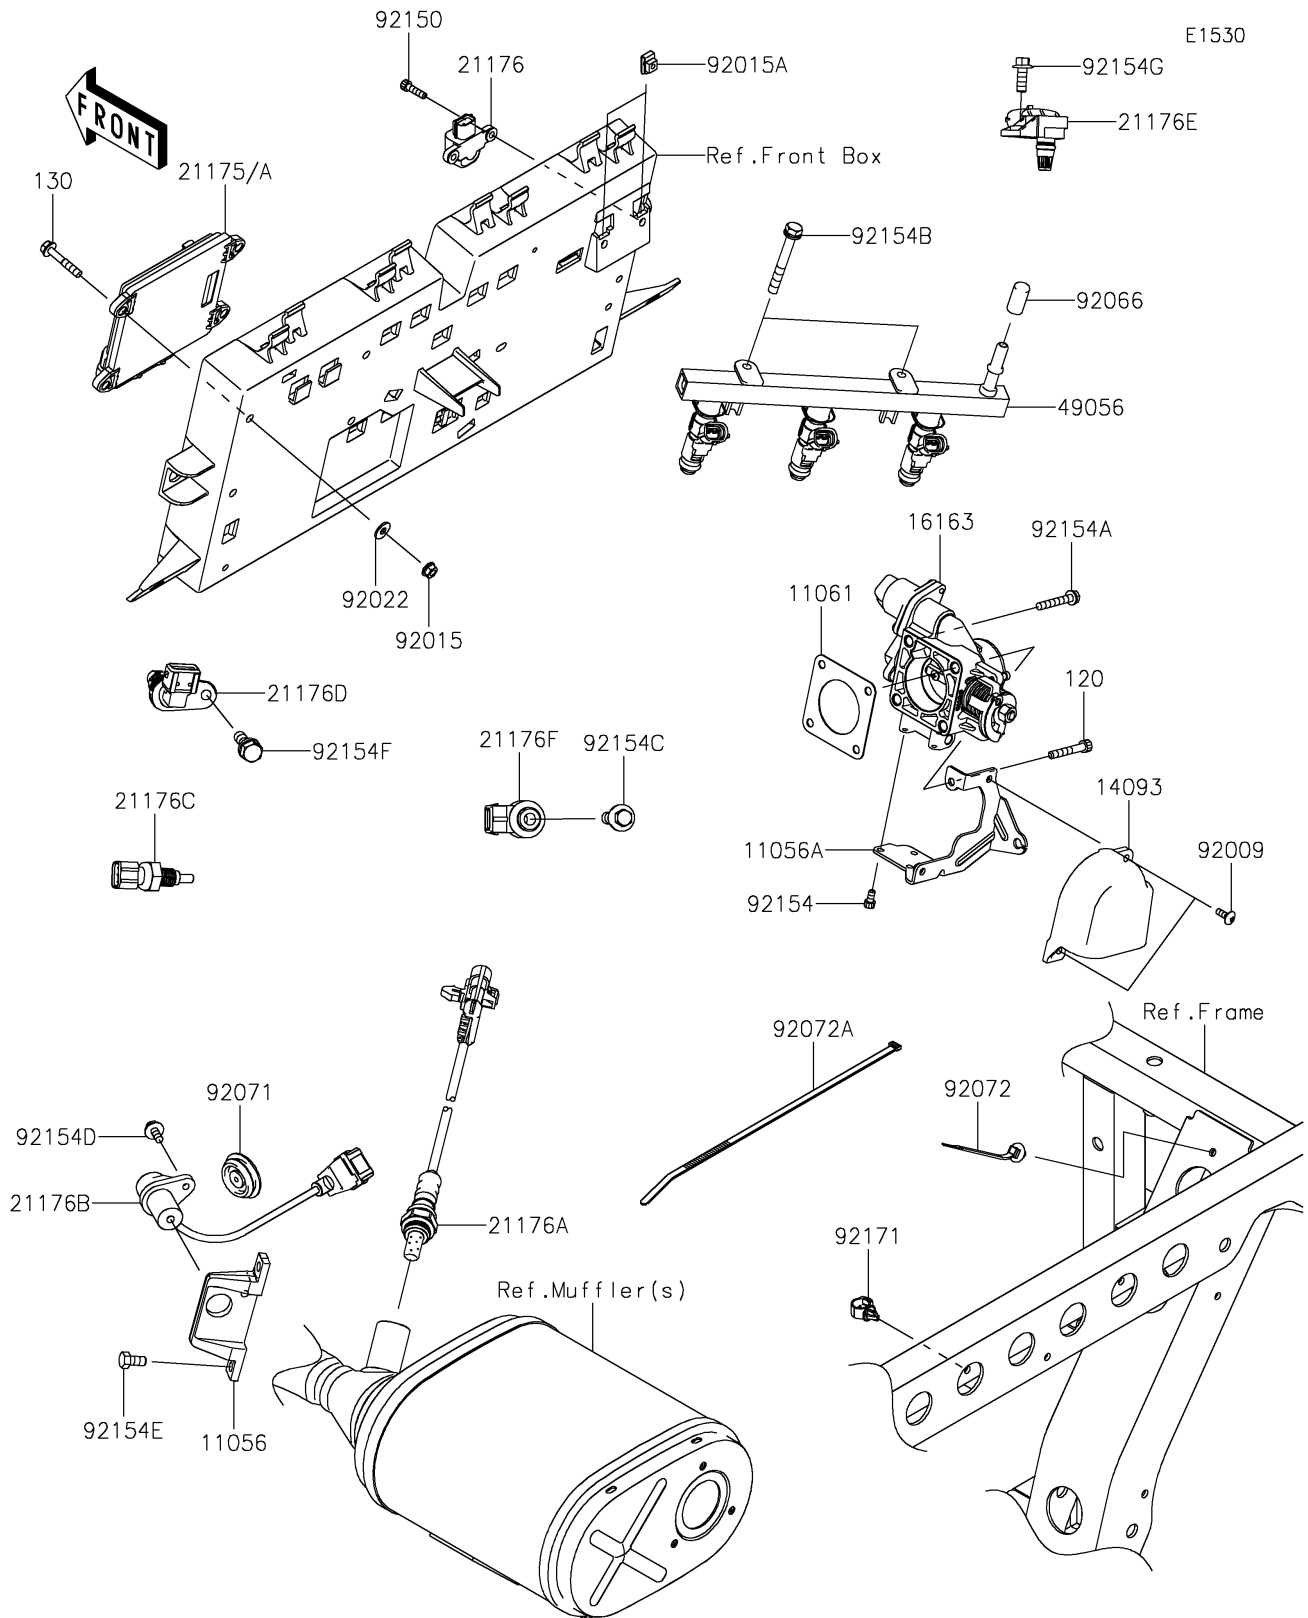

2020 MULE PRO-FXT™ RANCH EDITION PARTS DIAGRAM

Fuel Injection

2020 MULE PRO-FXT™ RANCH EDITION PARTS LIST

Fuel Injection

ITEM NAME	PART NUMBER	QUANTITY
BRACKET,CRANKSHAFT POSITION (Ref # 11056)	11056-2680	1
BRACKET,THROTTLE CABLE (Ref # 11056A)	11056-7495	1
GASKET,THROTTLE (Ref # 11061)	11061-0954	1
BOLT-SOCKET,6X40 (Ref # 120)	120CA0640	1
BOLT-FLANGED,6X35 (Ref # 130)	130BA0635	1
COVER,THROTTLE (Ref # 14093)	14093-0043	1
THROTTLE-ASSY (Ref # 16163)	16163-0816	1
CONTROL UNIT-ELECTRONIC,DFI (Ref # 21175)	21175-1167	1
CONTROL UNIT-ELECTRONIC,DFI (Ref # 21175A)	21175-1180	1
SENSOR,VEHICLE-DOWN (Ref # 21176)	21176-0026	1
SENSOR,OXYGEN (Ref # 21176A)	21176-0773	1
SENSOR,CRANKSHAFT POSITION (Ref # 21176B)	21176-0795	1
SENSOR,WATER TEMP (Ref # 21176C)	21176-0796	1
SENSOR,CAMSHAFT POSITION (Ref # 21176D)	21176-0797	1
SENSOR,AIR INTAKE TEMP (Ref # 21176E)	21176-0798	1
SENSOR,EXPLOSION (Ref # 21176F)	21176-0799	1
PIPE-INJECTION (Ref # 49056)	49056-0038	1
SCREW,5X14,WHITE (Ref # 92009)	92009-1366	1
NUT,FLANGED,6MM (Ref # 92015)	92015-1367	1
NUT,5MM (Ref # 92015A)	92015-1627	1
WASHER (Ref # 92022)	92022-2247	1
PLUG (Ref # 92066)	92066-0810	1
GROMMET (Ref # 92071)	92071-0730	1
BAND,OS170-FT7(BLACK) (Ref # 92072)	92072-1414	1
BAND,L=292.1 (Ref # 92072A)	92072-3509	1
BOLT,SOCKET,5X20 (Ref # 92150)	92150-1019	1
BOLT,SOCKET,5X10 (Ref # 92154)	92154-1396	1
BOLT,6X38 (Ref # 92154A)	92154-1589	1
BOLT,6X50 (Ref # 92154B)	92154-1591	1

2020 MULE PRO-FXT™ RANCH EDITION PARTS LIST

Fuel Injection

ITEM NAME	PART NUMBER	QUANTITY
BOLT,FLANGED,8X30 (Ref # 92154C)	92154-1592	1
BOLT,FLANGED,6X12 (Ref # 92154D)	92154-1593	1
BOLT,6X12 (Ref # 92154E)	92154-1594	1
BOLT,8X16 (Ref # 92154F)	92154-1595	1
BOLT,FLANGED,6X16 (Ref # 92154G)	92154-1596	1
CLAMP,13MM DIA. (Ref # 92171)	92171-1415	1