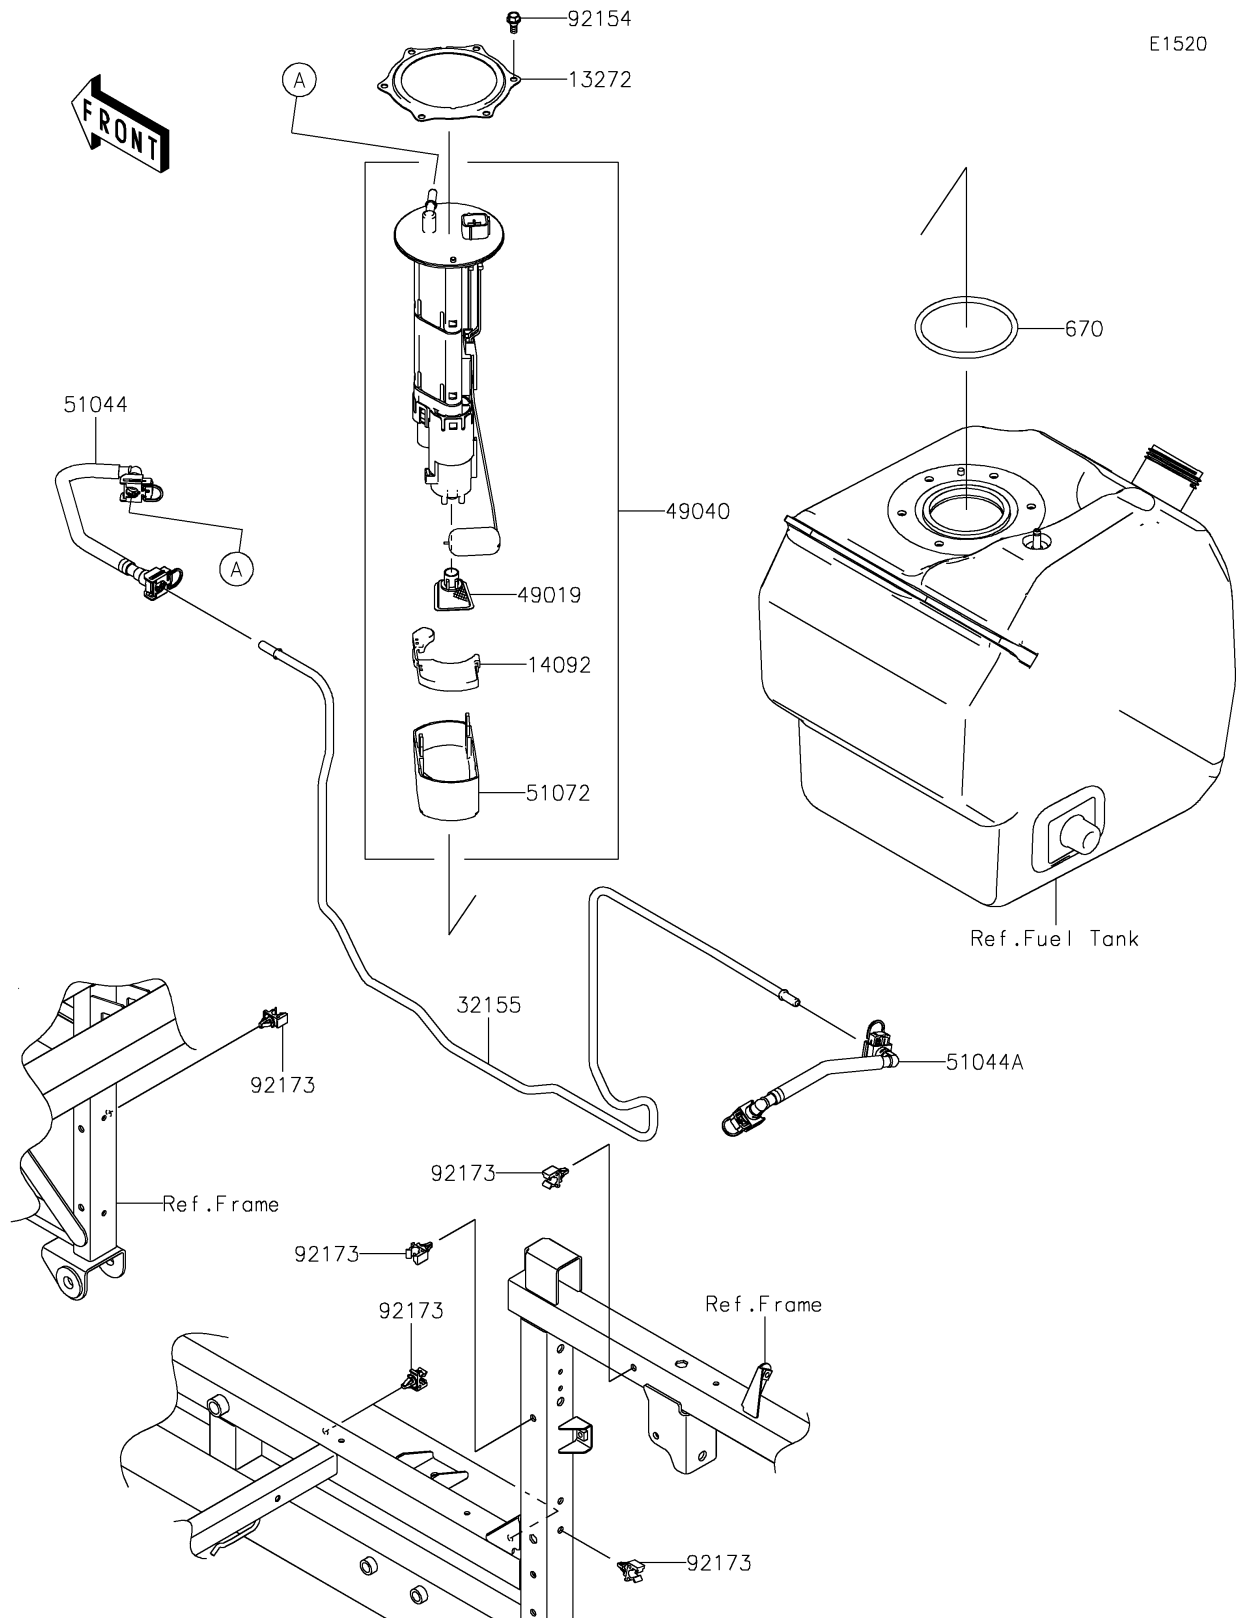

2020 MULE PRO-FXT™ RANCH EDITION PARTS DIAGRAM

Fuel Pump

2020 MULE PRO-FXT™ RANCH EDITION PARTS LIST

Fuel Pump

ITEM NAME	PART NUMBER	QUANTITY
PLATE (Ref # 13272)	13272-2500	1
COVER (Ref # 14092)	14092-1044	1
PIPE,FUEL (Ref # 32155)	32155-1619	1
FILTER-FUEL (Ref # 49019)	49019-0013	1
PUMP-FUEL (Ref # 49040)	49040-0733	1
TUBE-ASSY,TANK-PIPE (Ref # 51044)	51044-0833	1
TUBE-ASSY,PIPE-INJECTION PIPE (Ref # 51044A)	51044-0834	1
CHAMBER-FUEL (Ref # 51072)	51072-0003	1
O RING (Ref # 670)	670E5090	1
BOLT,FUEL PUMP (Ref # 92154)	92154-1326	1
CLAMP,FUEL PIPE (Ref # 92173)	92173-1213	1