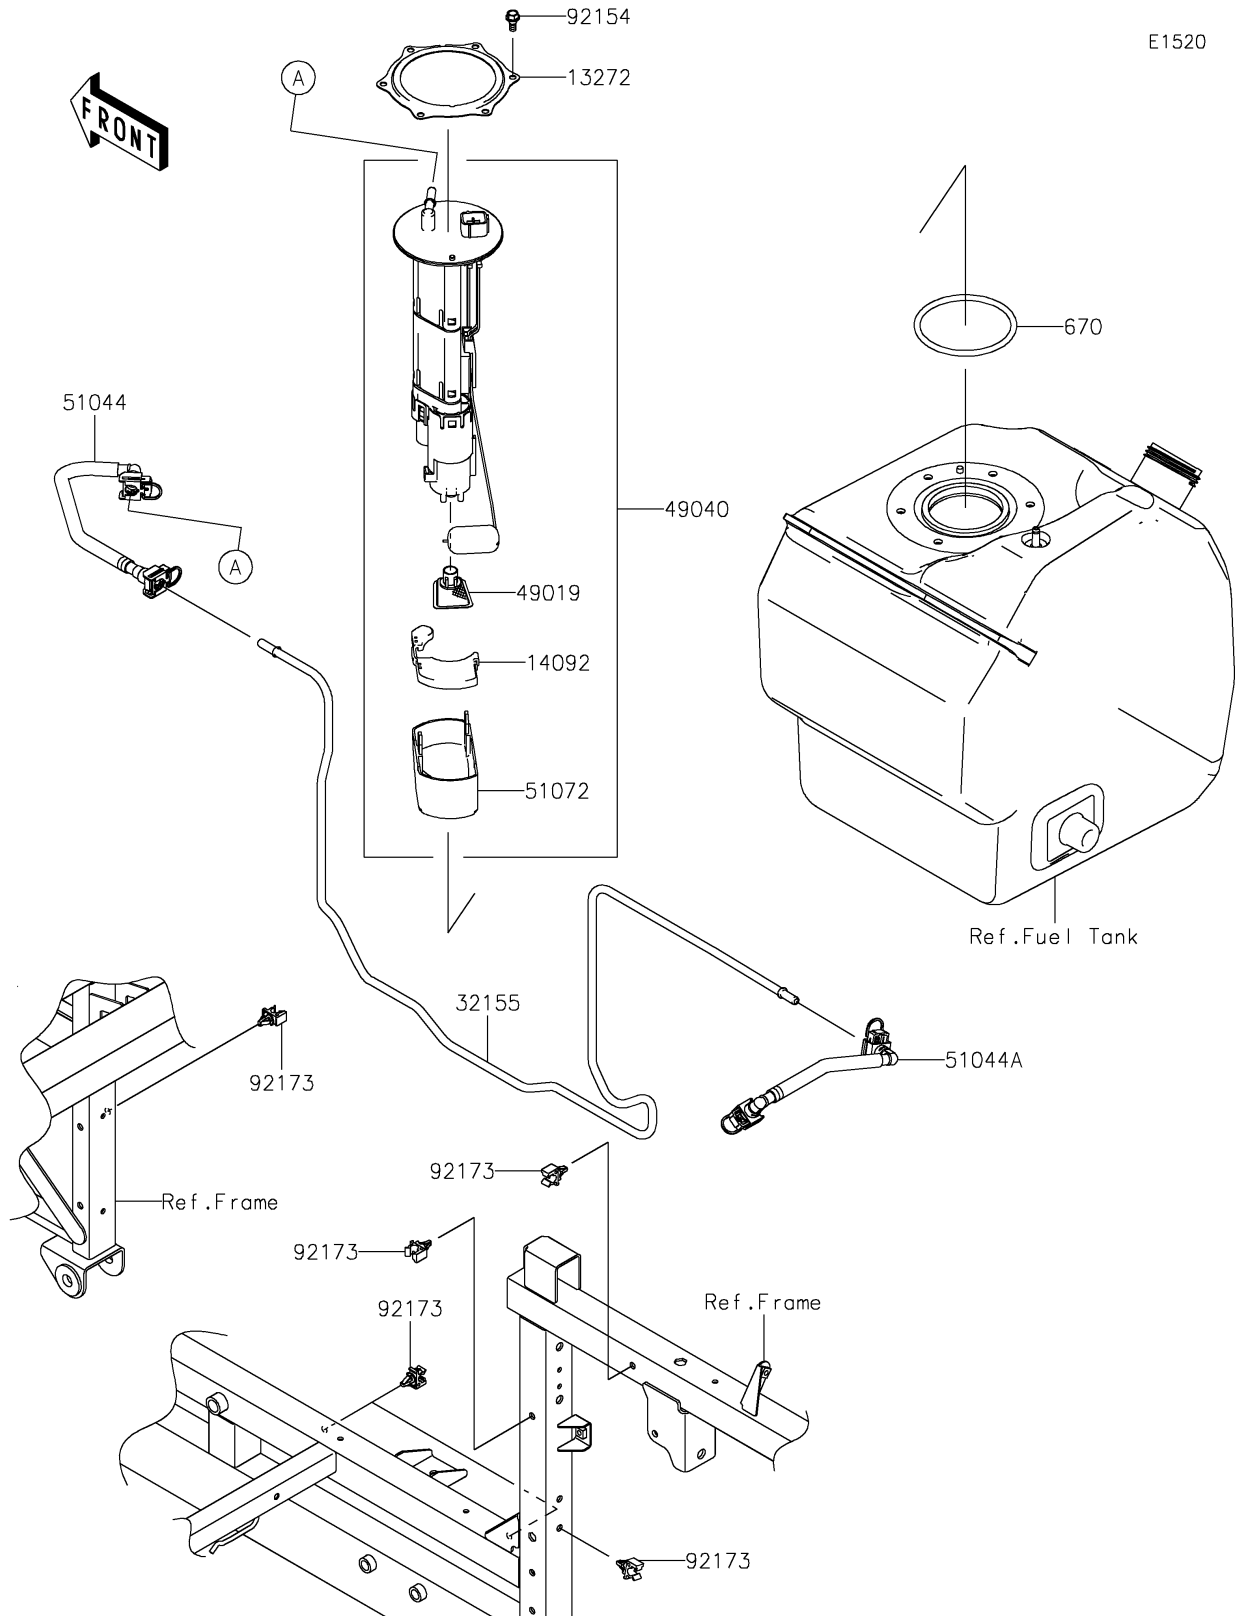

# 2020 MULE PRO-FXT™ RANCH EDITION PARTS DIAGRAM

## Fuel Pump

## 2020 MULE PRO-FXT™ RANCH EDITION PARTS LIST

### Fuel Pump

ITEM NAME	PART NUMBER	QUANTITY
PLATE (Ref # 13272)	13272-2500	1
COVER (Ref # 14092)	14092-1044	1
PIPE,FUEL (Ref # 32155)	32155-1619	1
FILTER-FUEL (Ref # 49019)	49019-0013	1
PUMP-FUEL (Ref # 49040)	49040-0733	1
TUBE-ASSY,TANK-PIPE (Ref # 51044)	51044-0833	1
TUBE-ASSY,PIPE-INJECTION PIPE (Ref # 51044A)	51044-0834	1
CHAMBER-FUEL (Ref # 51072)	51072-0003	1
O RING (Ref # 670)	670E5090	1
BOLT,FUEL PUMP (Ref # 92154)	92154-1326	6
CLAMP,FUEL PIPE (Ref # 92173)	92173-1213	6