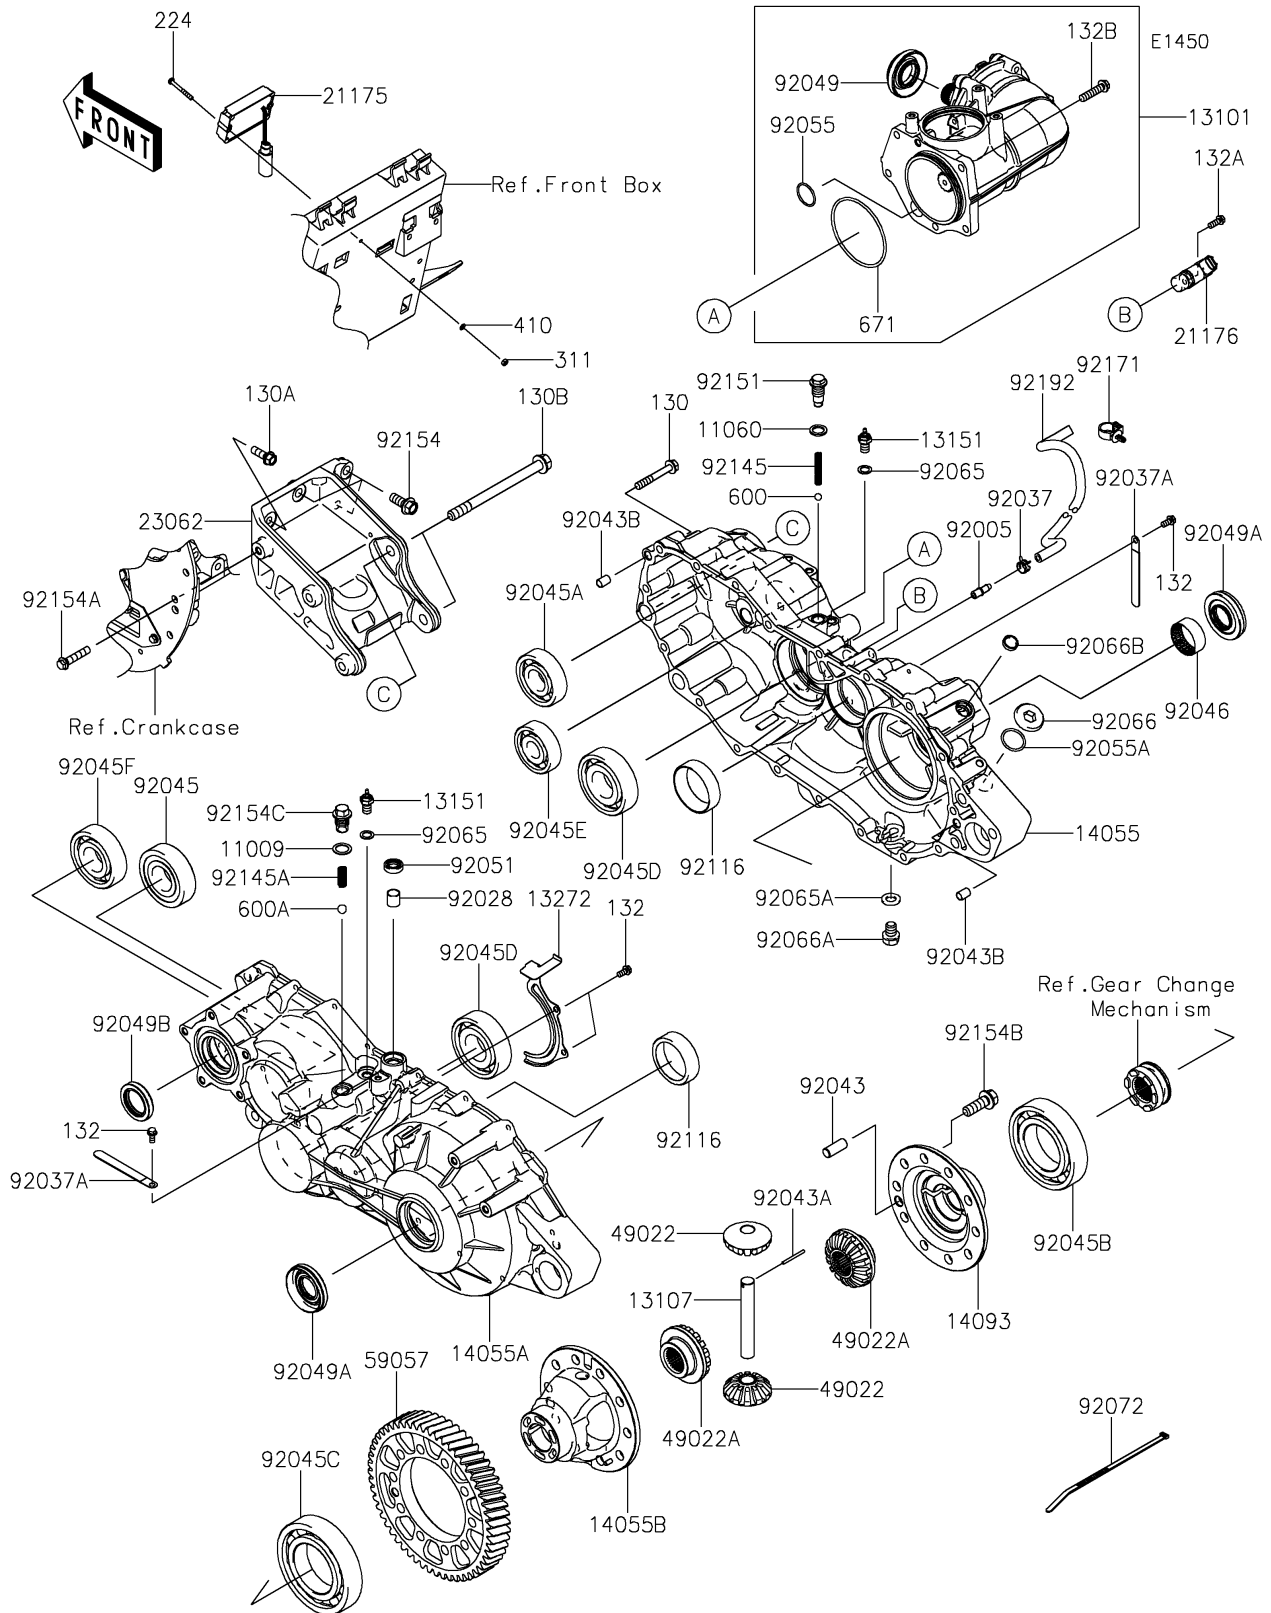

2020 MULE PRO-FXT™ RANCH EDITION

PARTS DIAGRAM

Gear Box

2020 MULE PRO-FXT™ RANCH EDITION

Kawasaki
Let the Good Times Roll®

PARTS LIST

Gear Box

ITEM NAME	PART NUMBER	QUANTITY
GASKET,15.5X22X1 (Ref # 11009)	11009-1008	1
GASKET,14X20X2 (Ref # 11060)	11060-1287	1
GEAR-ASSY,PARTICULAR (Ref # 13101)	13101-0636	1
SHAFT (Ref # 13107)	13107-0793	1
SWITCH-COMP,NEUTRAL (Ref # 13151)	13151-1080	2
PLATE (Ref # 13272)	13272-1624	1
CASE-GEAR,RH (Ref # 14055)	14055-0607	1
CASE-GEAR,LH (Ref # 14055A)	14055-0608	1
CASE-GEAR,DIFF (Ref # 14055B)	14055-0614	1
COVER,DIFF (Ref # 14093)	14093-0048	1
CONTROL UNIT-ELECTRONIC,DIFF (Ref # 21175)	21175-0885	1
SENSOR,ROTATION (Ref # 21176)	21176-0767	1
BRACKET-COMP (Ref # 23062)	23062-0807	1
GEAR-BEVEL,PINION,12T (Ref # 49022)	49022-0585	2
GEAR-BEVEL,OUTPUT,16T (Ref # 49022A)	49022-0589	2
GEAR-HELICAL,55T (Ref # 59057)	59057-0012	1
FITTING,BREATHER (Ref # 92005)	92005-1127	1
BUSHING (Ref # 92028)	92028-1347	1
CLAMP,TUBE (Ref # 92037)	92037-1505	1
CLAMP (Ref # 92037A)	92037-1993	2
PIN,DOWEL,12X30 (Ref # 92043)	92043-0789	1
PIN,DOWEL (Ref # 92043A)	92043-0806	1
PIN,DOWEL,10X14 (Ref # 92043B)	92043-1037	2
BEARING-BALL,63/32 (Ref # 92045)	92045-0764	1
BEARING-BALL,63/28 (Ref # 92045A)	92045-0765	1
BEARING-BALL,6212 (Ref # 92045B)	92045-0766	1
BEARING-BALL,6213 (Ref # 92045C)	92045-0767	1
BEARING-BALL,6307C3 (Ref # 92045D)	92045-0768	2
BEARING-BALL,B22-19C3 UR (Ref # 92045E)	92045-0769	1