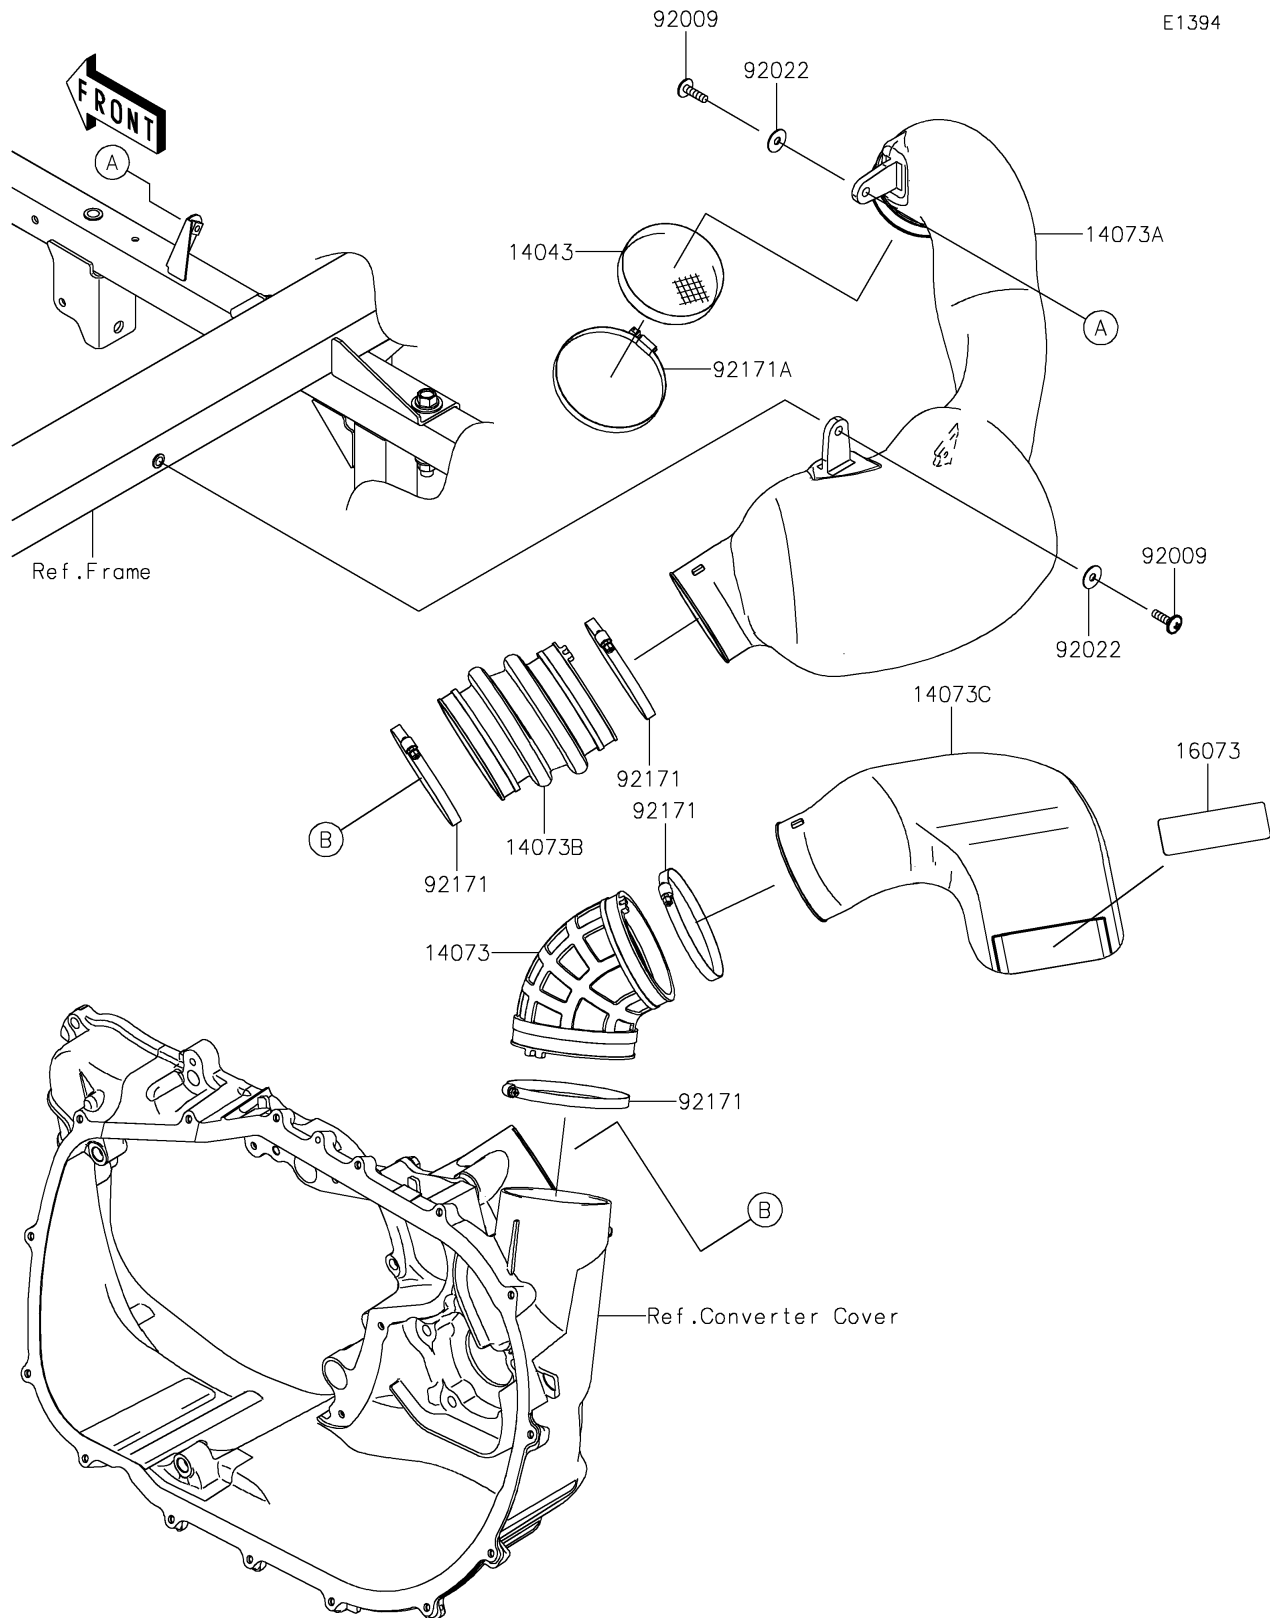

## 2020 MULE PRO-FXT™ RANCH EDITION PARTS DIAGRAM

Air Cleaner-Belt Converter

E1394

## 2020 MULE PRO-FXT™ RANCH EDITION PARTS LIST

Air Cleaner-Belt Converter

ITEM NAME	PART NUMBER	QUANTITY
FILTER (Ref # 14043)	14043-0013	1
DUCT,EXHAUST (Ref # 14073)	14073-0788	1
DUCT,INTAKE (Ref # 14073A)	14073-0789	1
DUCT,INTAKE (Ref # 14073B)	14073-0790	1
DUCT,EXHAUST (Ref # 14073C)	14073-0793	1
INSULATOR (Ref # 16073)	16073-0826	1
SCREW,6X22 (Ref # 92009)	92009-1441	1
WASHER,PLAIN,6.5X20X1 (Ref # 92022)	92022-165	1
CLAMP (Ref # 92171)	92171-1383	1
CLAMP (Ref # 92171A)	92171-3716	1