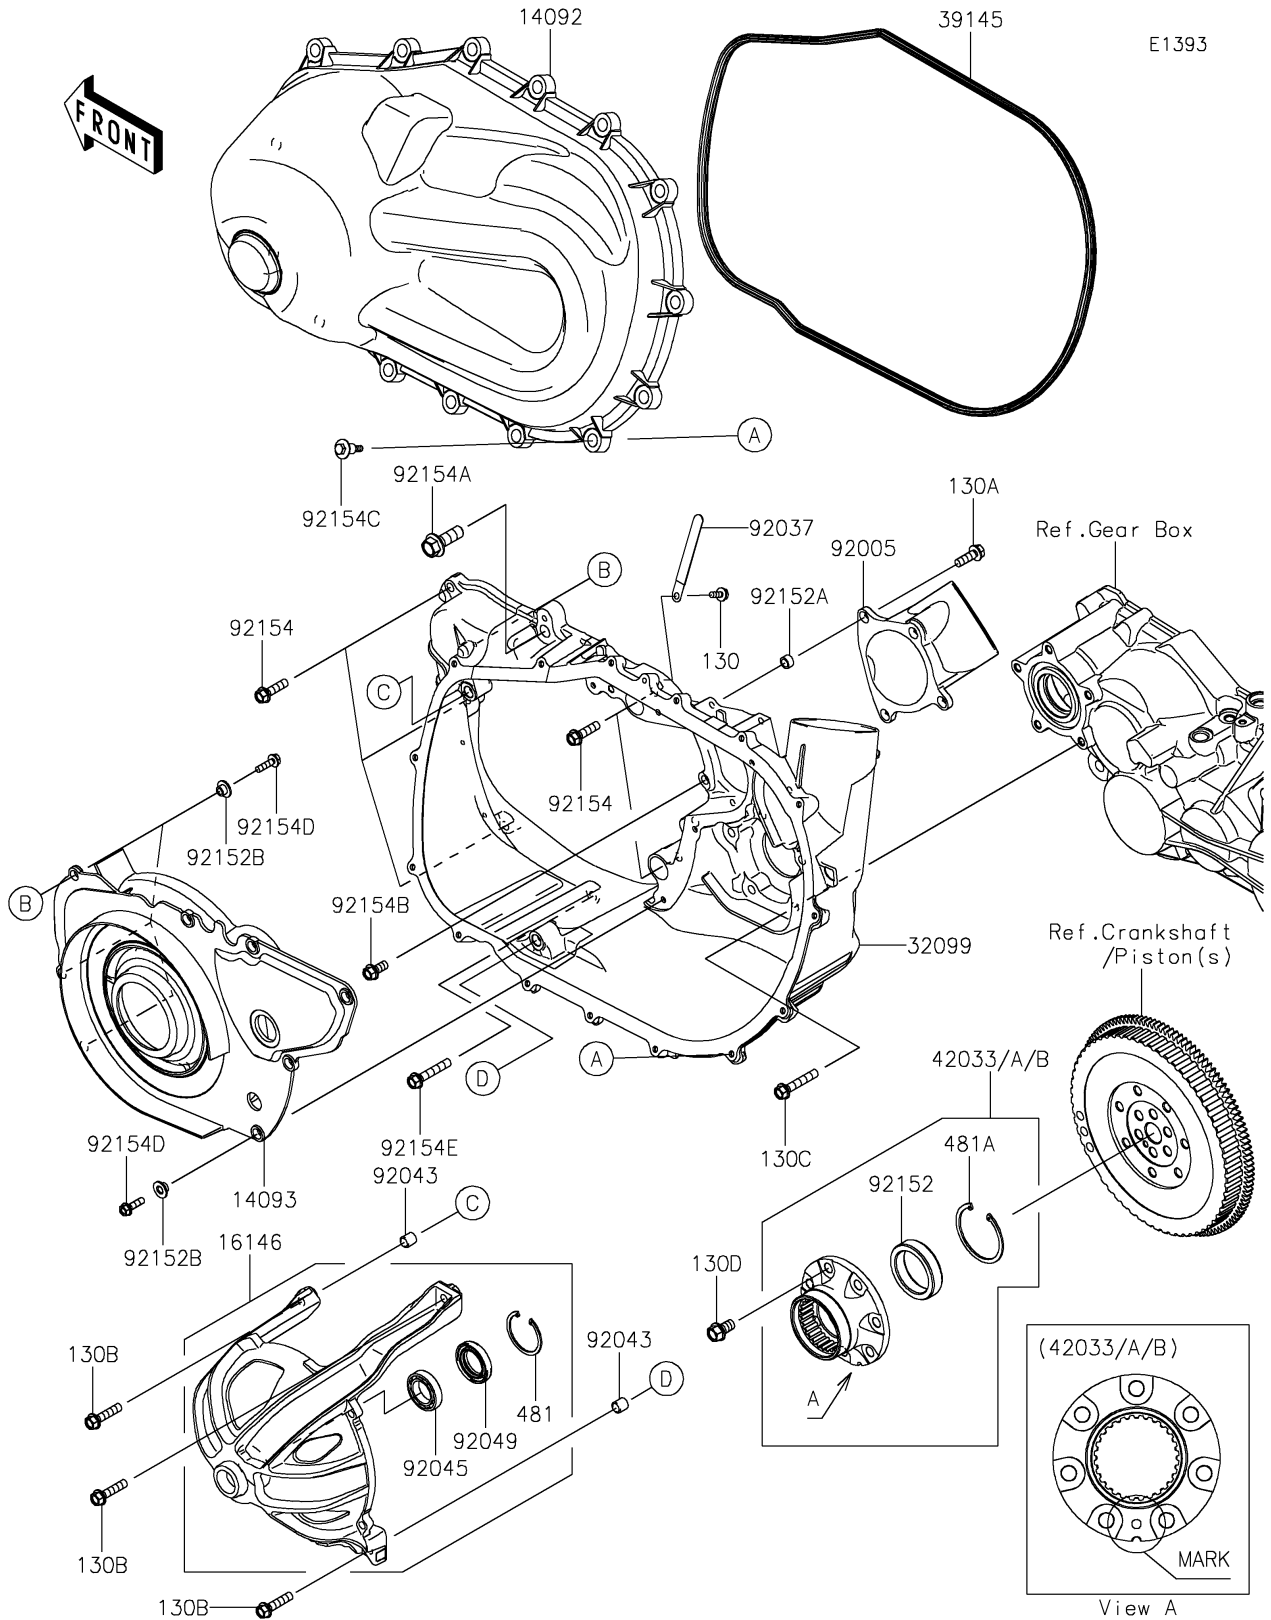

# 2020 MULE PRO-FXT™ RANCH EDITION PARTS DIAGRAM

## Converter Cover

## 2020 MULE PRO-FXT™ RANCH EDITION PARTS LIST

### Converter Cover

ITEM NAME	PART NUMBER	QUANTITY
BOLT-FLANGED,6X14 (Ref # 130)	130BA0614	1
BOLT-FLANGED,8X25 (Ref # 130A)	130BA0825	4
BOLT-FLANGED,8X35 (Ref # 130B)	130BA0835	3
BOLT-FLANGED,8X45 (Ref # 130C)	130BA0845	5
BOLT-FLANGED,10X18 (Ref # 130D)	130CA1018	7
COVER,CVT (Ref # 14092)	14092-1202	1
COVER (Ref # 14093)	14093-0717	1
COVER-ASSY (Ref # 16146)	16146-0734	1
CASE,CVT (Ref # 32099)	32099-0746	1
TRIM-SEAL (Ref # 39145)	39145-0047	1
COUPLING-ASSY,B MARK,WHITE (Ref # 42033)	42033-0582	1
COUPLING-ASSY,A MARK,BLUE (Ref # 42033A)	42033-0583	1
COUPLING-ASSY,C MARK,YELLOW (Ref # 42033B)	42033-0584	1
CIRCLIP-TYPE-C,45MM (Ref # 481)	481J4500	1
CIRCLIP (Ref # 481A)	481J6200	1
FITTING,INTAKE (Ref # 92005)	92005-0762	1
CLAMP (Ref # 92037)	92037-1993	1
PIN,12X14 (Ref # 92043)	92043-0963	2
BEARING-BALL,#6905 (Ref # 92045)	92045-036	1
SEAL-OIL,HTC 28X45X8 (Ref # 92049)	92049-0767	1
COLLAR (Ref # 92152)	92152-1822	1
COLLAR,8.8X12.3X6.9 (Ref # 92152A)	92152-1853	4
COLLAR (Ref # 92152B)	92152-1931	8
BOLT,FLANGED,8X30 (Ref # 92154)	92154-0850	5
BOLT,FLANGED,12X35 (Ref # 92154A)	92154-1337	1
BOLT,FLANGED,8X18 (Ref # 92154B)	92154-1386	1
BOLT,CVT COVER (Ref # 92154C)	92154-1522	15
BOLT,FLANGED,6X22 (Ref # 92154D)	92154-1525	8
BOLT,FLANGED,8X45 (Ref # 92154E)	92154-1526	1