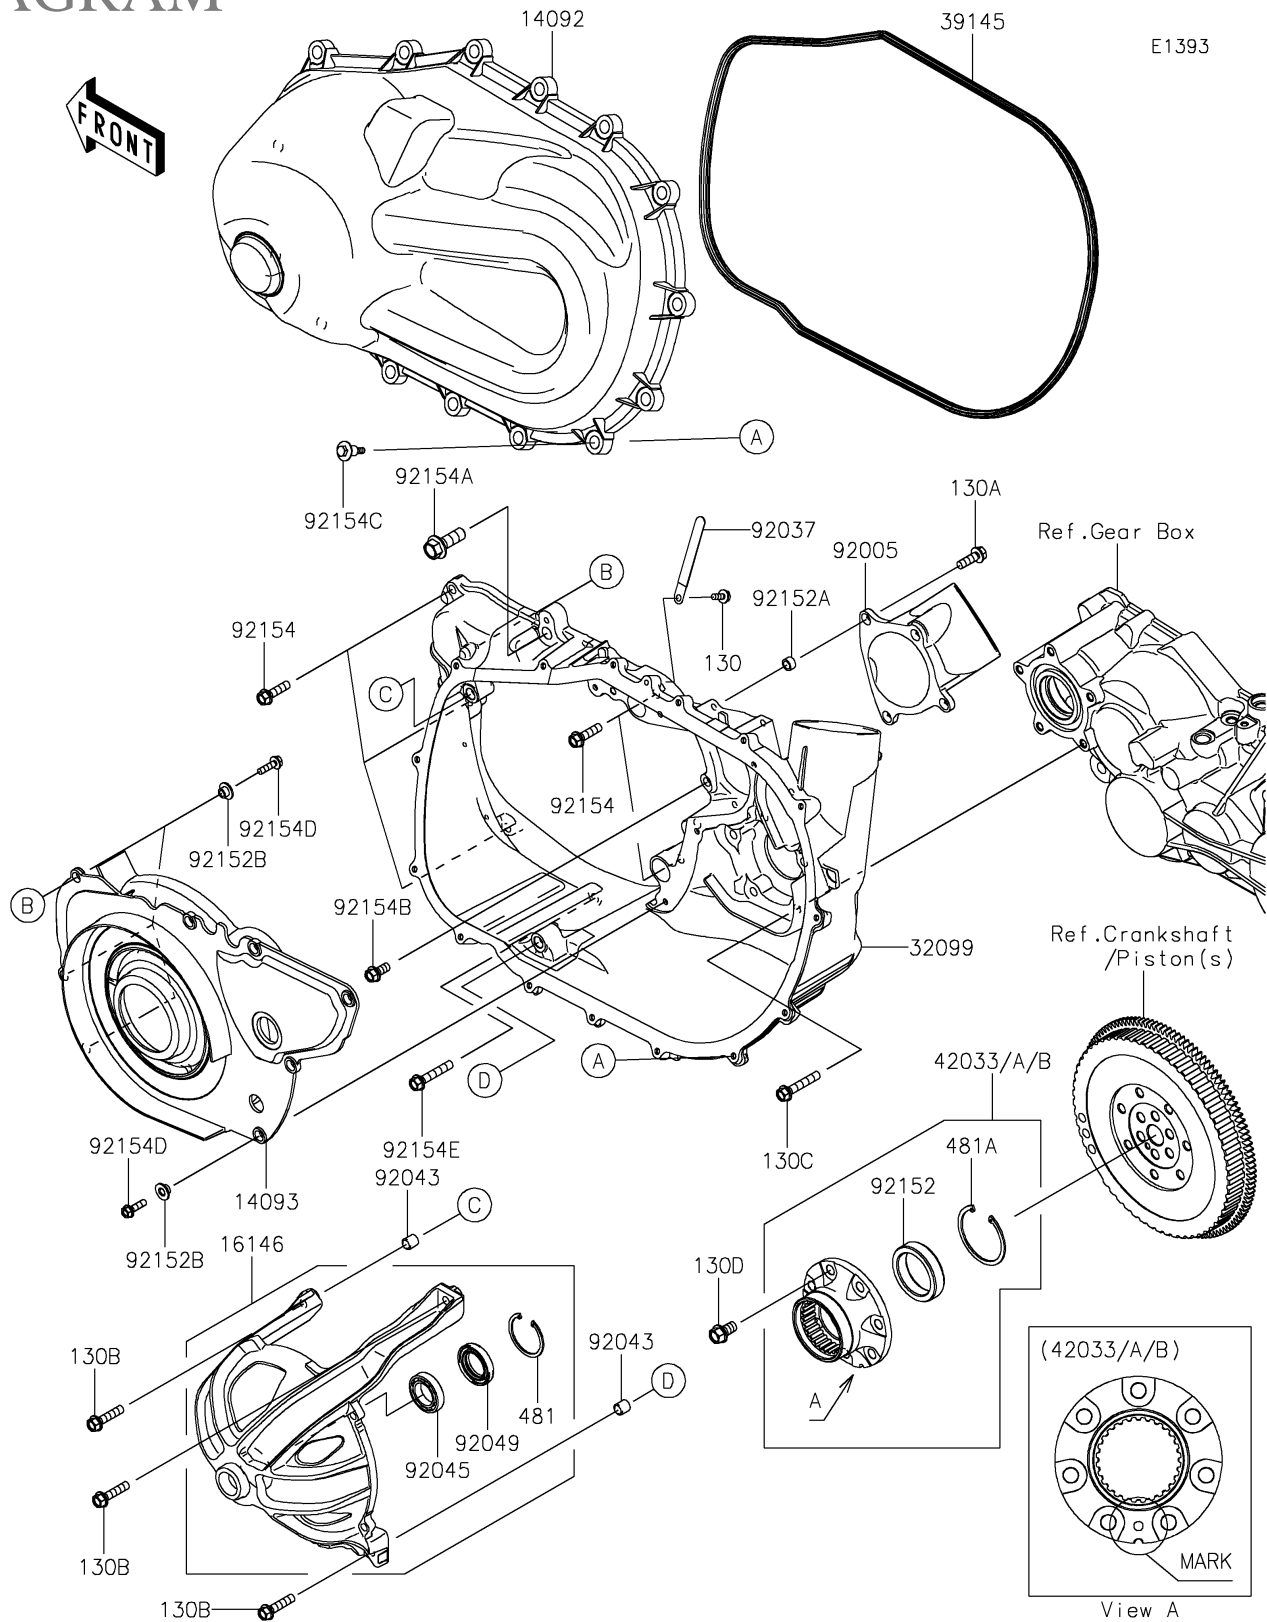

## 2020 MULE PRO-FXT™ RANCH EDITION PARTS Converter Cover DIAGRAM

## 2020 MULE PRO-FXT™ RANCH EDITION PARTS LIST

### Converter Cover

ITEM NAME	PART NUMBER	QUANTITY
BOLT-FLANGED,6X14 (Ref # 130)	130BA0614	1
BOLT-FLANGED,8X25 (Ref # 130A)	130BA0825	1
BOLT-FLANGED,8X35 (Ref # 130B)	130BA0835	1
BOLT-FLANGED,8X45 (Ref # 130C)	130BA0845	1
BOLT-FLANGED,10X18 (Ref # 130D)	130CA1018	1
COVER,CVT (Ref # 14092)	14092-1202	1
COVER (Ref # 14093)	14093-0717	1
COVER-ASSY (Ref # 16146)	16146-0734	1
CASE,CVT (Ref # 32099)	32099-0746	1
TRIM-SEAL (Ref # 39145)	39145-0047	1
COUPLING-ASSY,B MARK,WHITE (Ref # 42033)	42033-0582	1
COUPLING-ASSY,A MARK,BLUE (Ref # 42033A)	42033-0583	1
COUPLING-ASSY,C MARK,YELLOW (Ref # 42033B)	42033-0584	1
CIRCLIP-TYPE-C,45MM (Ref # 481)	481J4500	1
CIRCLIP (Ref # 481A)	481J6200	1
FITTING,INTAKE (Ref # 92005)	92005-0762	1
CLAMP (Ref # 92037)	92037-1993	1
PIN,12X14 (Ref # 92043)	92043-0963	1
BEARING-BALL,#6905 (Ref # 92045)	92045-036	1
SEAL-OIL,HTC 28X45X8 (Ref # 92049)	92049-0767	1
COLLAR (Ref # 92152)	92152-1822	1
COLLAR,8.8X12.3X6.9 (Ref # 92152A)	92152-1853	1
COLLAR (Ref # 92152B)	92152-1931	1
BOLT,FLANGED,8X30 (Ref # 92154)	92154-0850	1
BOLT,FLANGED,12X35 (Ref # 92154A)	92154-1337	1
BOLT,FLANGED,8X18 (Ref # 92154B)	92154-1386	1
BOLT,CVT COVER (Ref # 92154C)	92154-1522	1
BOLT,FLANGED,6X22 (Ref # 92154D)	92154-1525	1
BOLT,FLANGED,8X45 (Ref # 92154E)	92154-1526	1