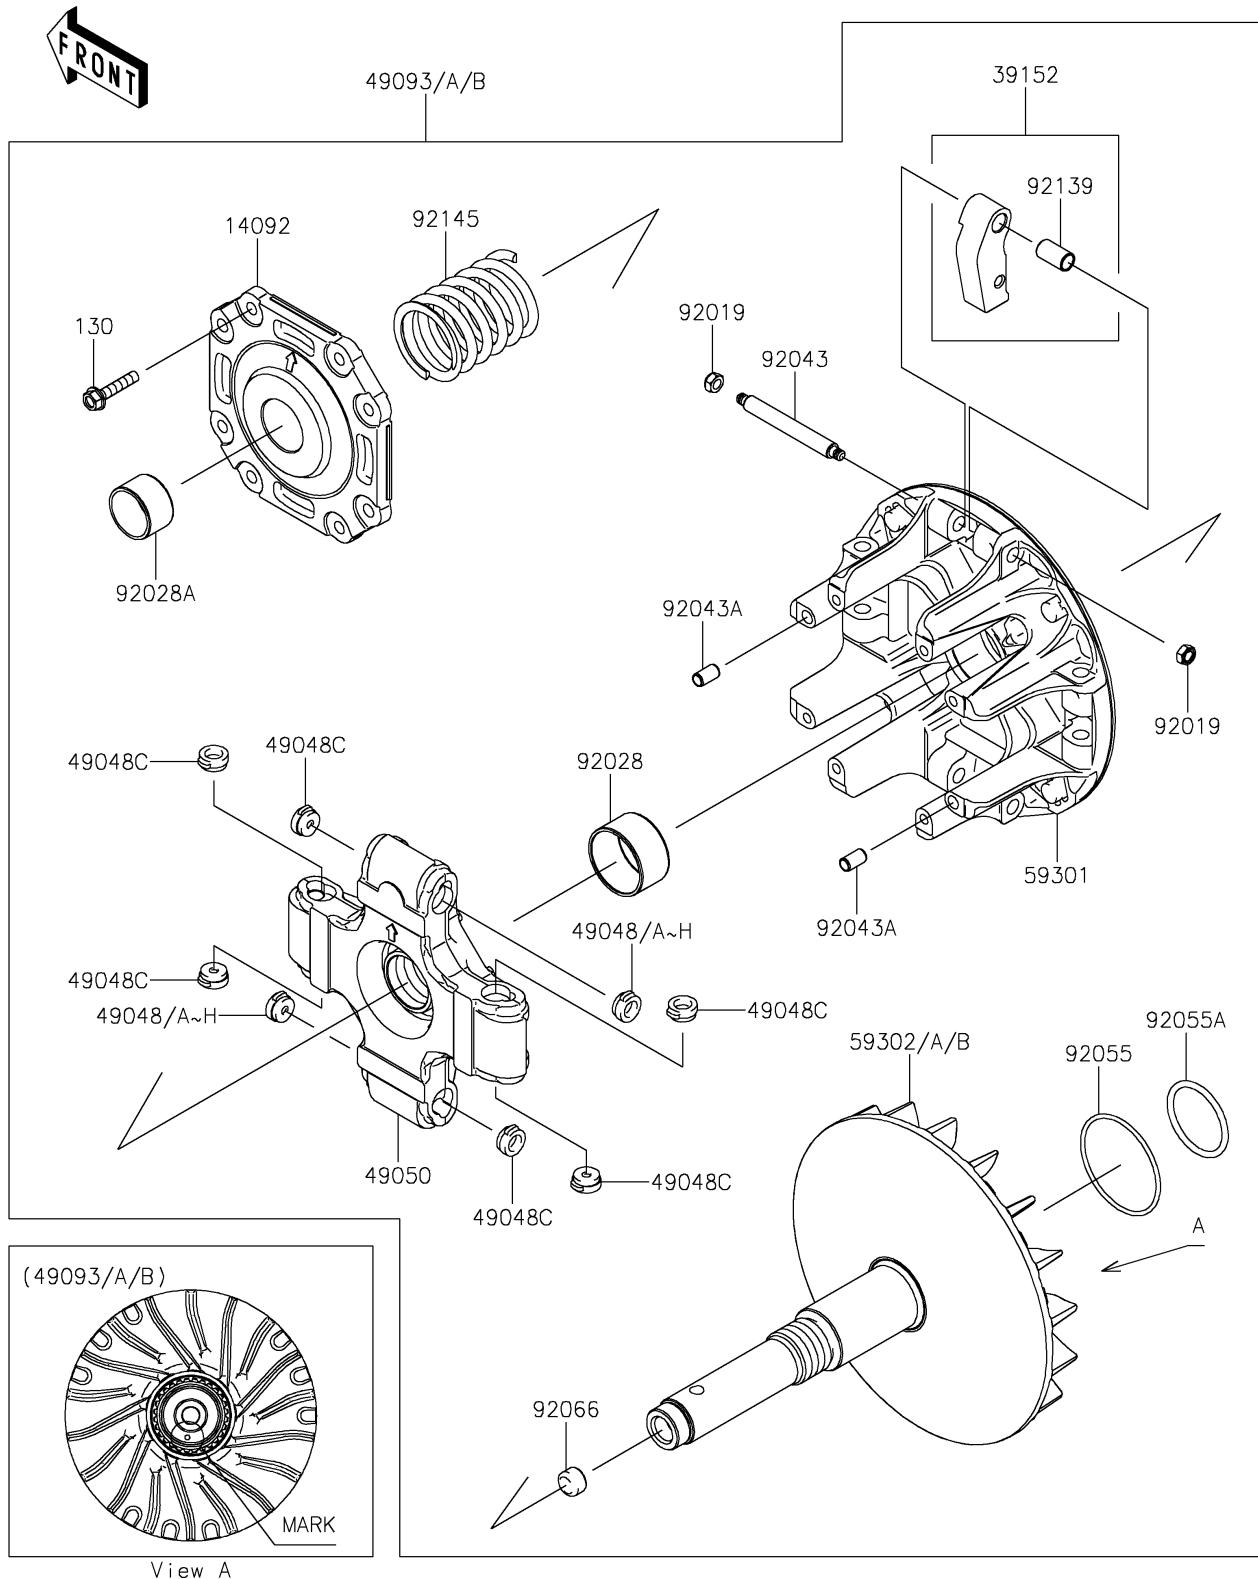

2020 MULE PRO-FXT™ RANCH EDITION PARTS DIAGRAM

Drive Converter

E1391

2020 MULE PRO-FXT™ RANCH EDITION PARTS LIST

Drive Converter

ITEM NAME	PART NUMBER	QUANTITY
BOLT-FLANGED,6X30 (Ref # 130)	130CA0630	1
COVER (Ref # 14092)	14092-1201	1
WEIGHT-RAMP (Ref # 39152)	39152-0039	1
SHOE,T=7.2 (Ref # 49048)	49048-1087	1
SHOE,T=7.3 (Ref # 49048A)	49048-1088	1
SHOE,T=7.4 (Ref # 49048B)	49048-1089	1
SHOE,T=7.5 (Ref # 49048C)	49048-1090	1
SHOE,T=7.6 (Ref # 49048D)	49048-1091	1
SHOE,T=7.7 (Ref # 49048E)	49048-1092	1
SHOE,T=7.8 (Ref # 49048F)	49048-1093	1
SHOE,T=7.9 (Ref # 49048G)	49048-1094	1
SHOE,T=8.0 (Ref # 49048H)	49048-1095	1
SPIDER (Ref # 49050)	49050-1083	1
CONVERTER-DRIVE,B MARK,WHITE (Ref # 49093)	49093-0071	1
CONVERTER-DRIVE,A MARK,BLUE (Ref # 49093A)	49093-0072	1
CONVERTER-DRIVE,C MARK,YELLOW (Ref # 49093B)	49093-0073	1
SHEAVE-MOVABLE (Ref # 59301)	59301-0025	1
SHEAVE-COMP,B MARK,WHITE (Ref # 59302)	59302-0092	1
SHEAVE-COMP,A MARK,BLUE (Ref # 59302A)	59302-0093	1
SHEAVE-COMP,C MARK,YELLOW (Ref # 59302B)	59302-0094	1
NUT,LOCK,6MM (Ref # 92019)	92019-008	1
BUSHING (Ref # 92028)	92028-1975	1
BUSHING (Ref # 92028A)	92028-1980	1
PIN (Ref # 92043)	92043-0809	1
PIN,6.2X8X14 (Ref # 92043A)	92043-1263	1
RING-O,59.5X2.4 (Ref # 92055)	92055-0753	1
RING-O,3.5X39.7 (Ref # 92055A)	92055-0789	1
PLUG (Ref # 92066)	92066-0784	1
BUSHING,9X11X19.75 (Ref # 92139)	92139-1103	1

2020 MULE PRO-FXT™ RANCH EDITION PARTS LIST

Drive Converter

ITEM NAME	PART NUMBER	QUANTITY
SPRING (Ref # 92145)	92145-1576	1