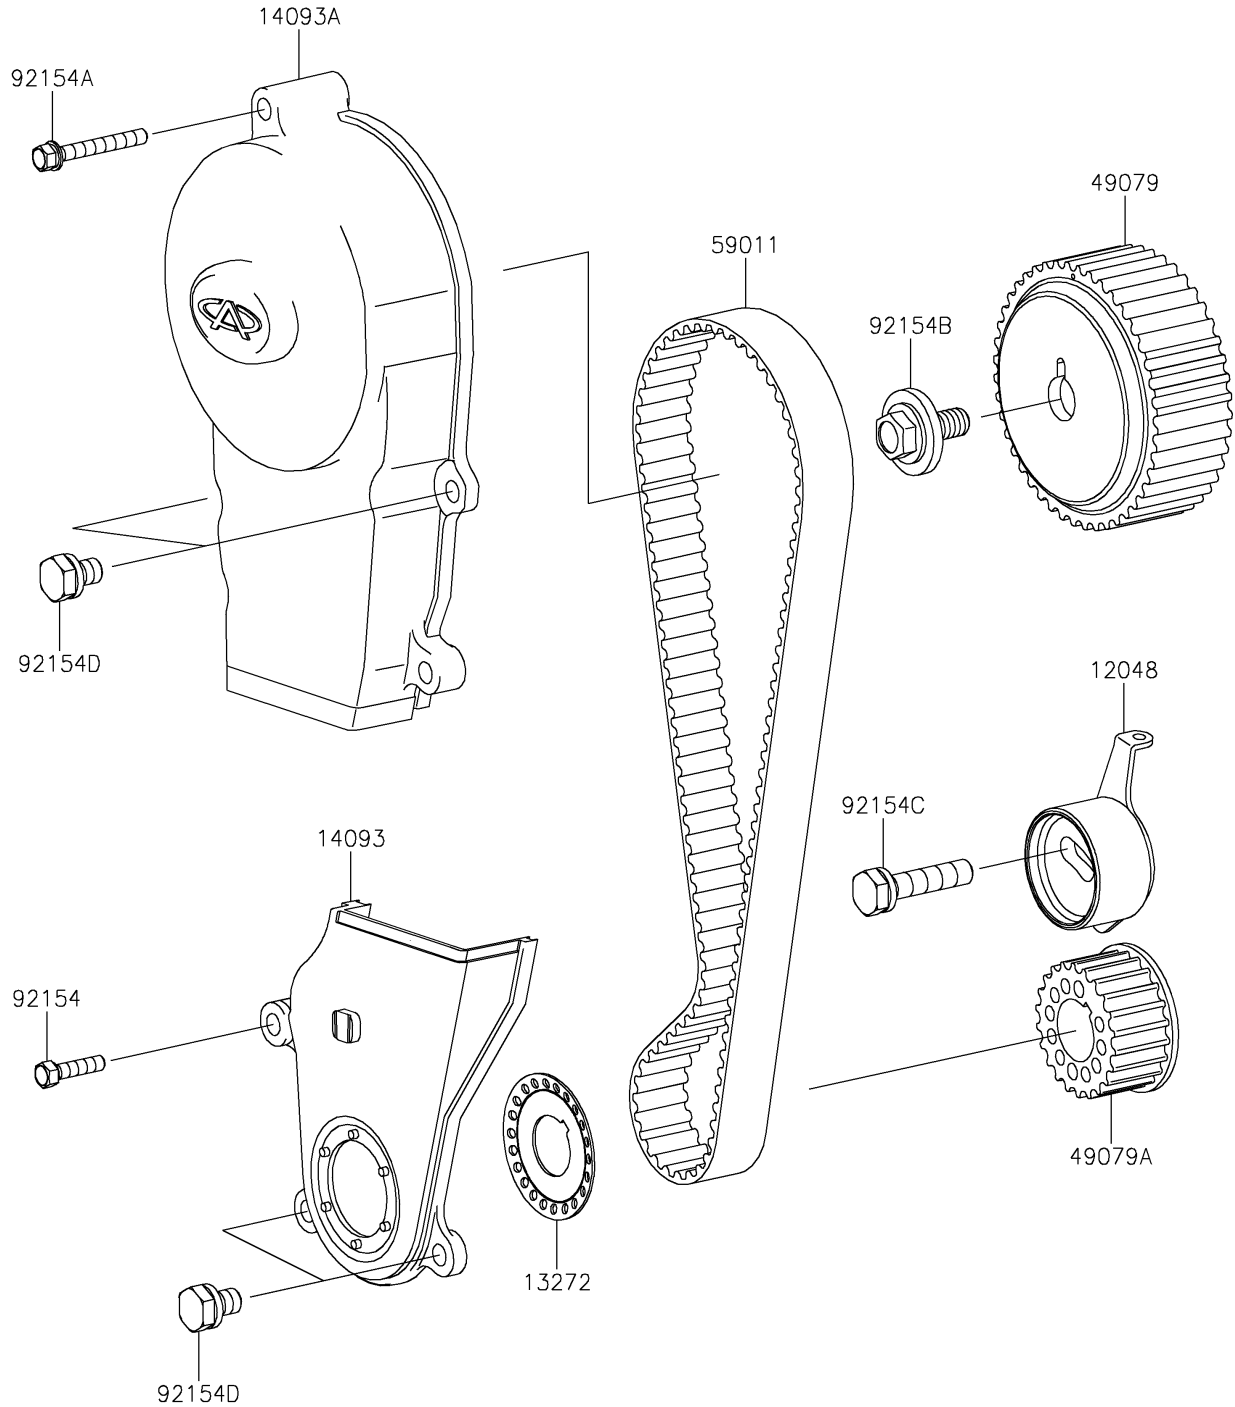

2020 MULE PRO-FXT™ RANCH EDITION PARTS DIAGRAM

Timing Belt

E1215

2020 MULE PRO-FXT™ RANCH EDITION PARTS LIST

Timing Belt

ITEM NAME	PART NUMBER	QUANTITY
TENSIONER-ASSY (Ref # 12048)	12048-0093	1
PLATE,TIMING BELT (Ref # 13272)	13272-1872	1
COVER,TIMING BELT,LWR (Ref # 14093)	14093-0200	1
COVER,TIMING BELT,UPP (Ref # 14093A)	14093-0201	1
PULLEY-BELT,CAMSHAFT (Ref # 49079)	49079-0023	1
PULLEY-BELT,CRANKSHAFT (Ref # 49079A)	49079-0024	1
BELT,TIMING (Ref # 59011)	59011-0042	1
BOLT,6X25 (Ref # 92154)	92154-1583	1
BOLT,6X50 (Ref # 92154A)	92154-1591	1
BOLT,FLANGED (Ref # 92154B)	92154-1614	1
BOLT,10X45 (Ref # 92154C)	92154-1615	1
BOLT,6X16 (Ref # 92154D)	92154-1617	4