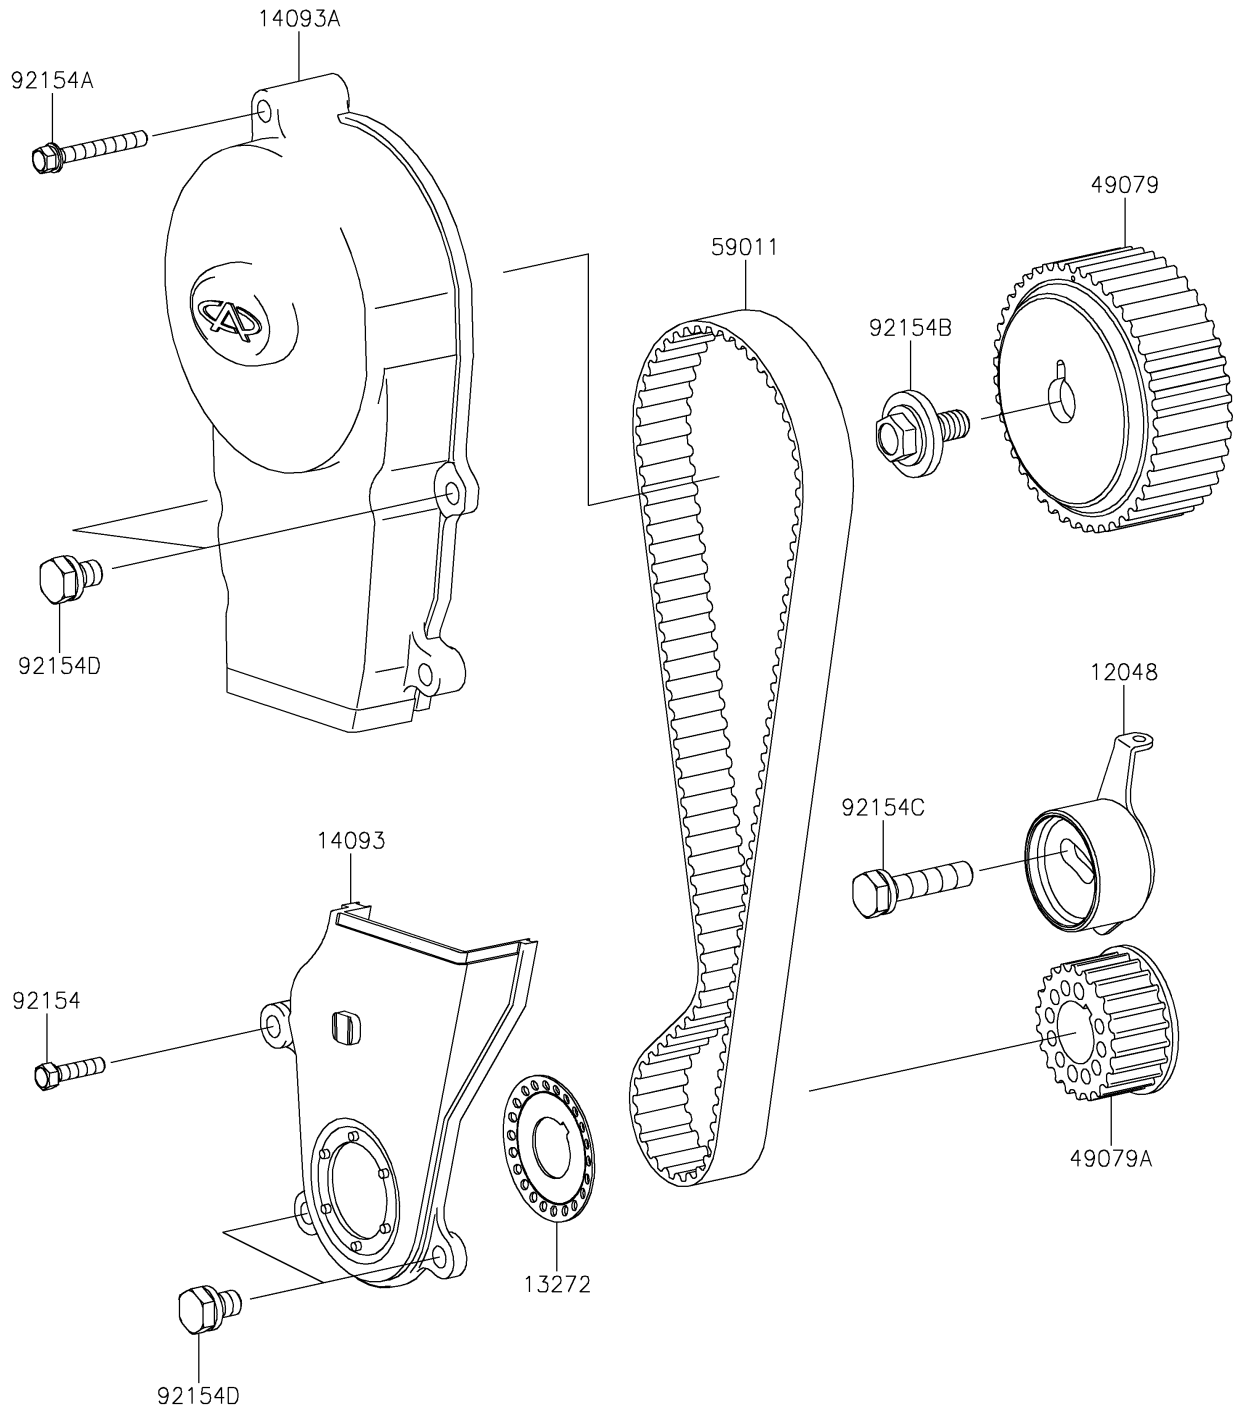

2020 MULE PRO-FXT™ RANCH EDITION PARTS DIAGRAM

Timing Belt

E1215

2020 MULE PRO-FXT™ RANCH EDITION PARTS LIST

Timing Belt

ITEM NAME	PART NUMBER	QUANTITY
TENSIONER-ASSY (Ref # 12048)	12048-0093	1
PLATE,TIMING BELT (Ref # 13272)	13272-1872	1
COVER,TIMING BELT,LWR (Ref # 14093)	14093-0200	1
COVER,TIMING BELT,UPP (Ref # 14093A)	14093-0201	1
PULLEY-BELT,CAMSHAFT (Ref # 49079)	49079-0023	1
PULLEY-BELT,CRANKSHAFT (Ref # 49079A)	49079-0024	1
BELT,TIMING (Ref # 59011)	59011-0042	1
BOLT,6X25 (Ref # 92154)	92154-1583	1
BOLT,6X50 (Ref # 92154A)	92154-1591	1
BOLT,FLANGED (Ref # 92154B)	92154-1614	1
BOLT,10X45 (Ref # 92154C)	92154-1615	1
BOLT,6X16 (Ref # 92154D)	92154-1617	1