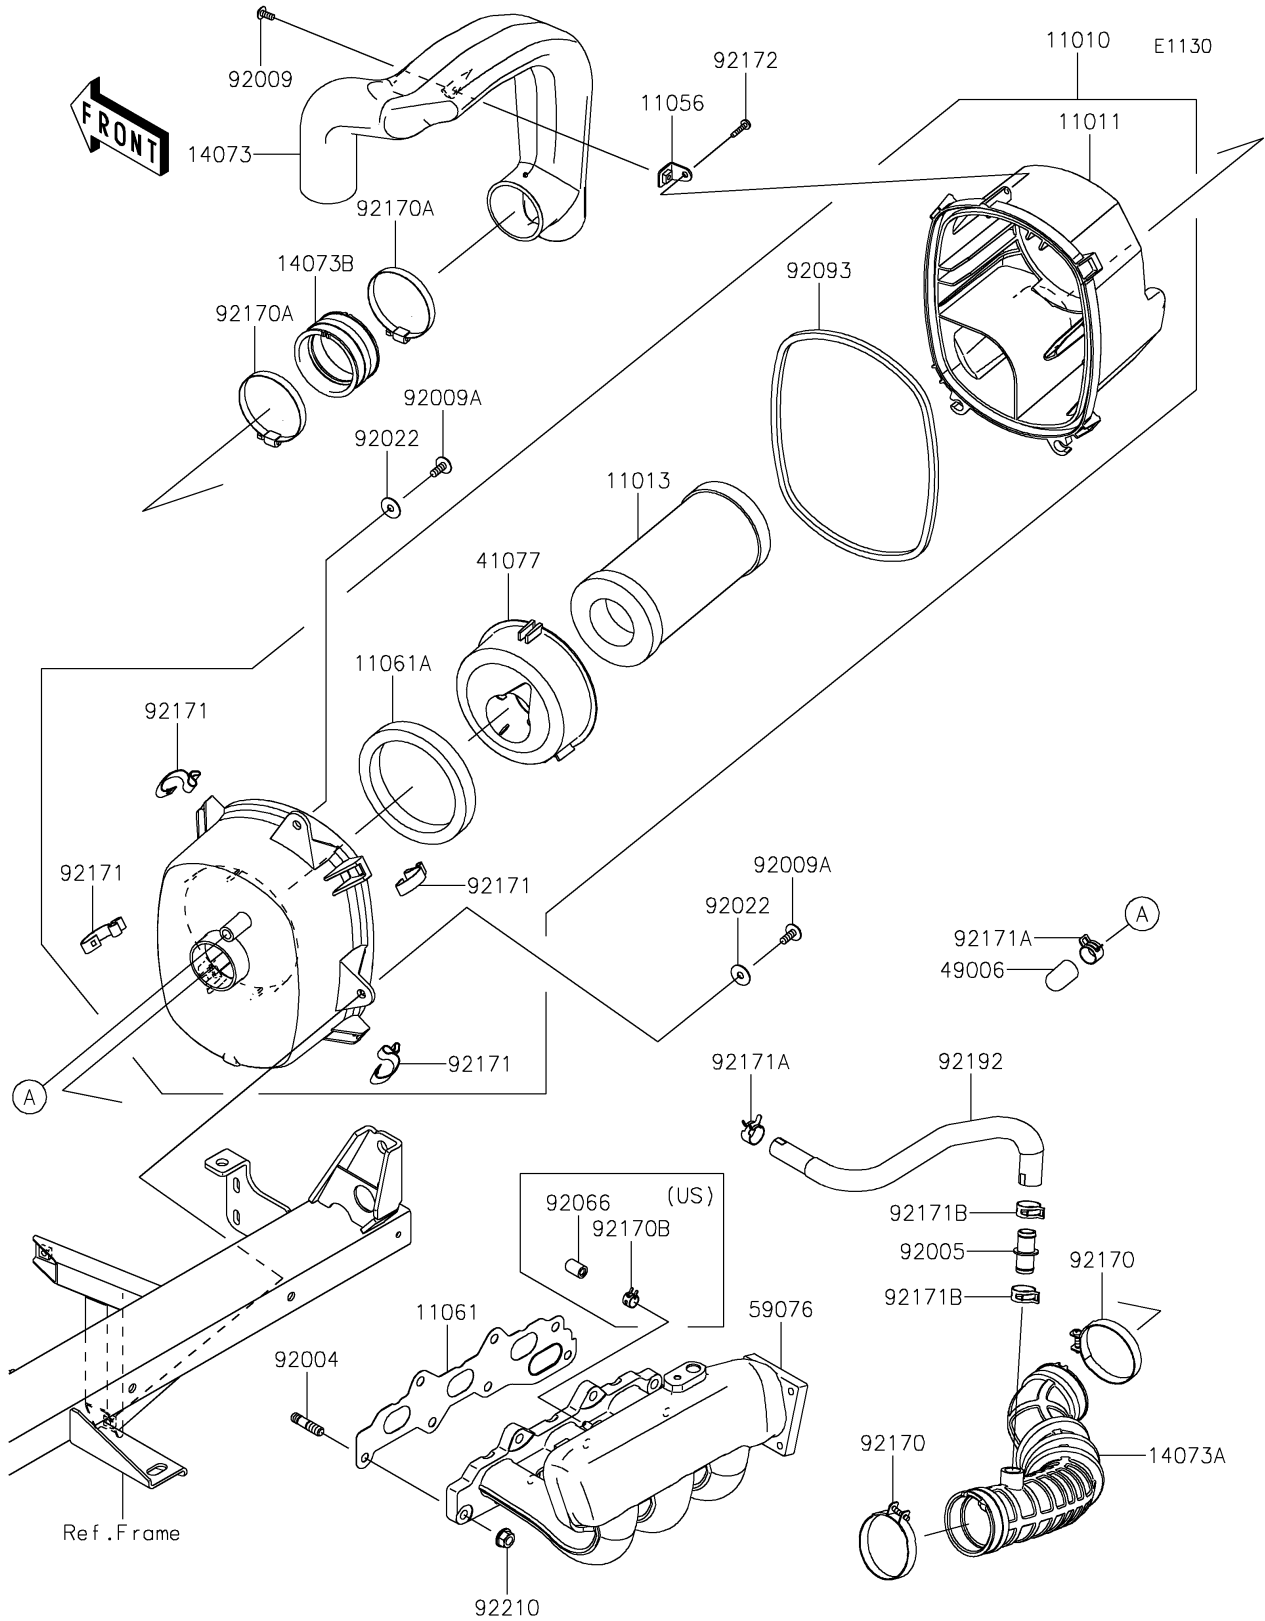

2020 MULE PRO-FXT™ RANCH EDITION

PARTS DIAGRAM

Air Cleaner