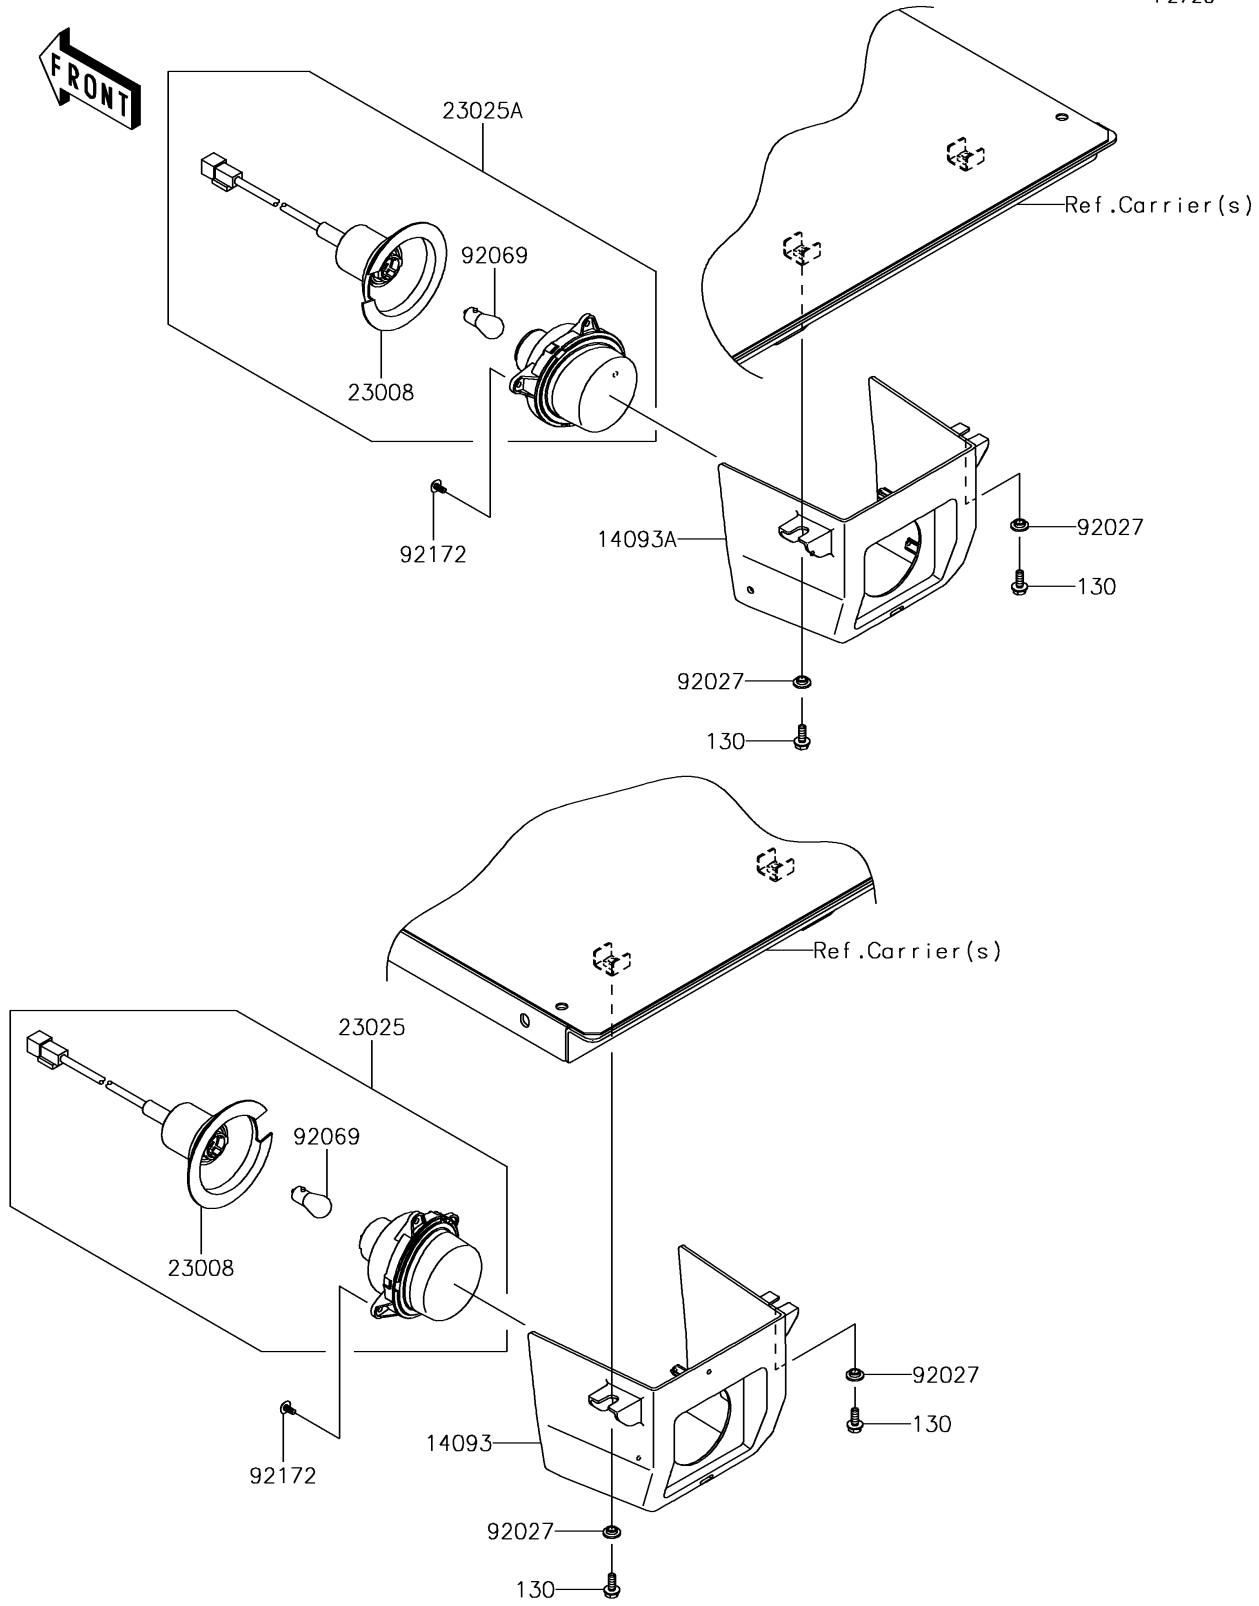

# 2018 MULE PRO-DXT™ PARTS DIAGRAM

Taillight(s)

F2720

## 2018 MULE PRO-DXT™ PARTS LIST

### Taillight(s)

ITEM NAME	PART NUMBER	QUANTITY
BOLT-FLANGED,6X16 (Ref # 130)	130CA0616	4
COVER,TAIL LAMP,LH (Ref # 14093)	14093-0580	1
COVER,TAIL LAMP,RH (Ref # 14093A)	14093-0581	1
SOCKET-ASSY (Ref # 23008)	23008-0162	2
LAMP-TAIL,LH (Ref # 23025)	23025-0334	1
LAMP-TAIL,RH (Ref # 23025A)	23025-0341	1
COLLAR,L=4.6 (Ref # 92027)	92027-1168	4
BULB,12V 21/5W (Ref # 92069)	92069-0072	2
SCREW,TAPPING,5X10 (Ref # 92172)	92172-0262	6