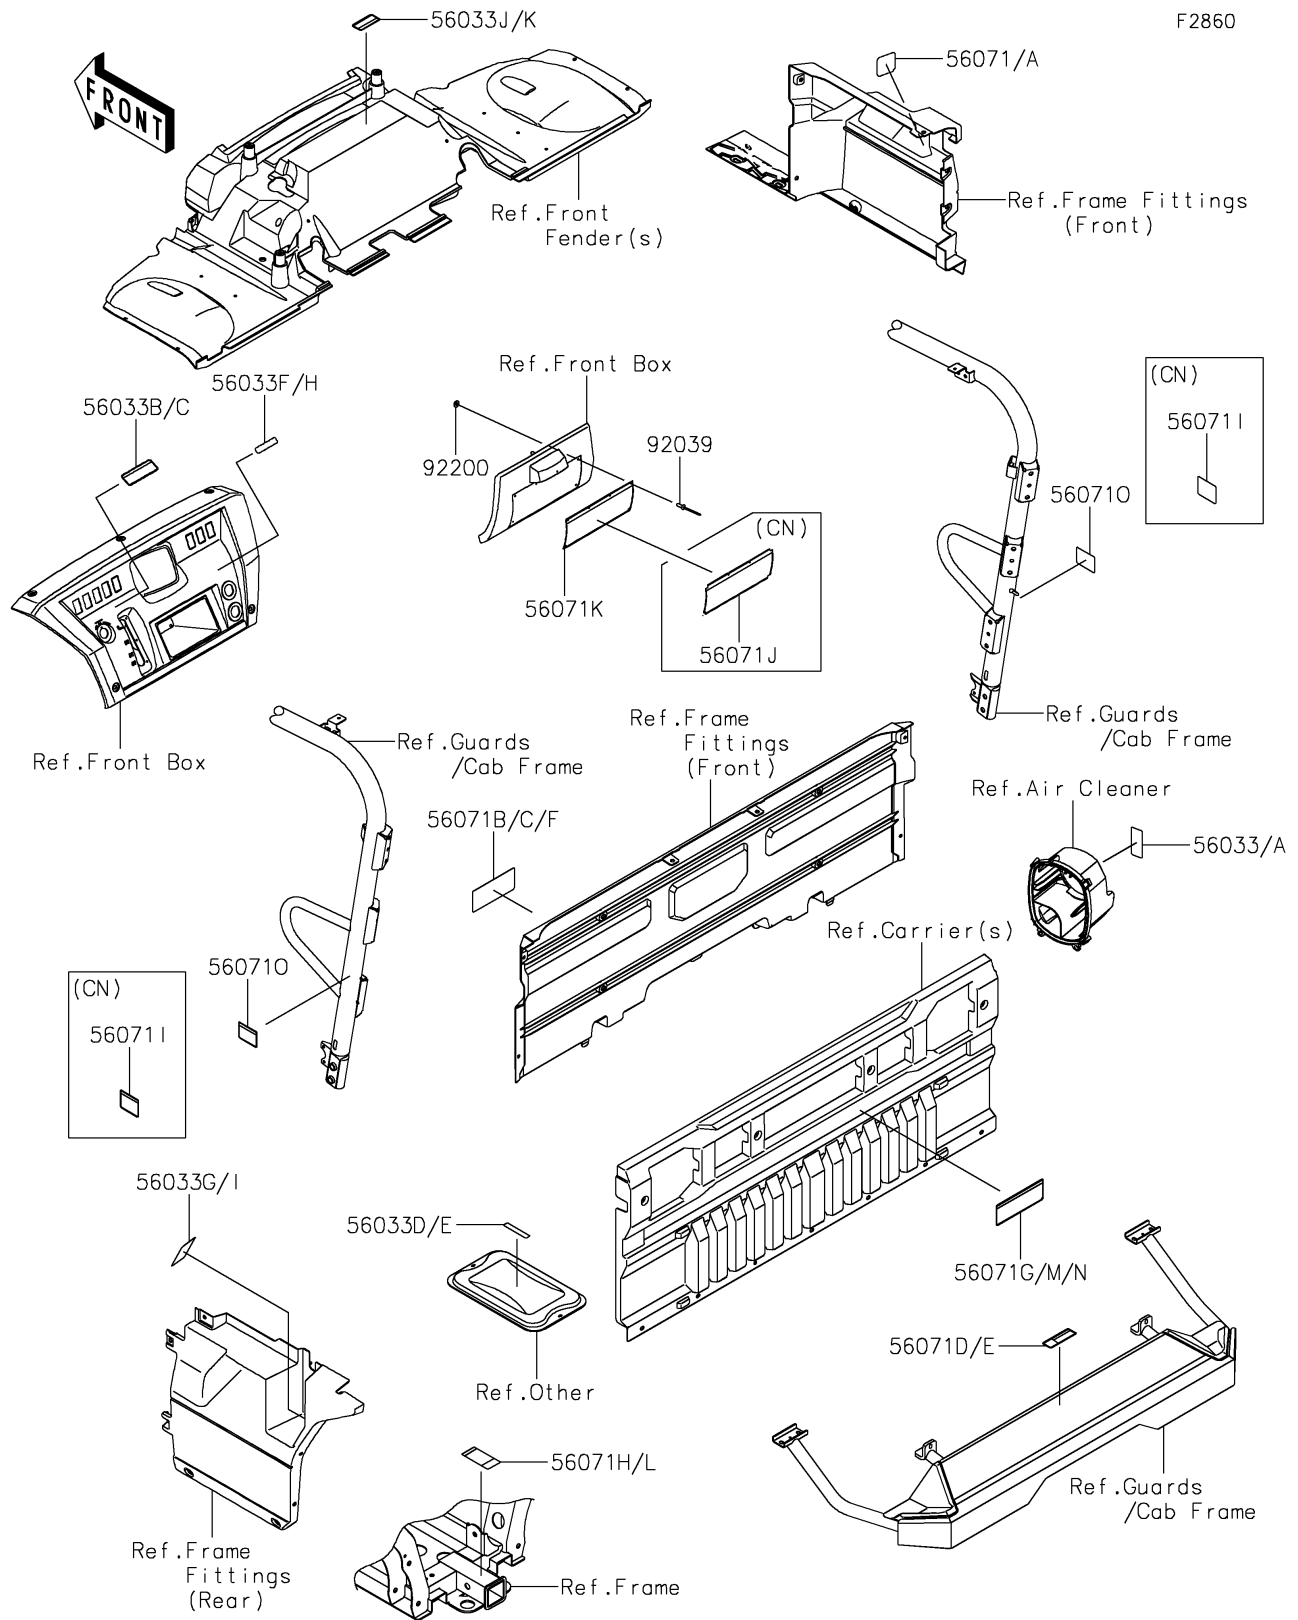

## 2019 MULE PRO-FXR™ PARTS DIAGRAM

Labels

## 2019 MULE PRO-FXR™ PARTS LIST

Labels

ITEM NAME	PART NUMBER	QUANTITY
LABEL-MANUAL,AIR CLEANER (Ref # 56033)	56033-0724	1
LABEL-MANUAL,AIR CLEANER (Ref # 56033A)	56033-0731	1
LABEL-MANUAL,SHIFT NOTICE (Ref # 56033B)	56033-0822	1
LABEL-MANUAL,SHIFT NOTICE (Ref # 56033C)	56033-0826	1
LABEL-MANUAL,STORAGE MAX LOAD (Ref # 56033D)	56033-0966	1
LABEL-MANUAL,STORAGE MAX LOAD (Ref # 56033E)	56033-0967	1
LABEL-MANUAL,DC OUTLET (Ref # 56033F)	56033-0993	1
LABEL-MANUAL,DRIVE BELT (Ref # 56033G)	56033-0996	1
LABEL-MANUAL,DC OUTLET (Ref # 56033H)	56033-0997	1
LABEL-MANUAL,DRIVE BELT (Ref # 56033I)	56033-1000	1
LABEL-MANUAL,FRONT HOOD (Ref # 56033J)	56033-1379	1
LABEL-MANUAL,FRONT HOOD (Ref # 56033K)	56033-1380	1
LABEL-WARNING,GASOLINE (Ref # 56071)	56071-0588	1
LABEL-WARNING,GASOLINE (Ref # 56071A)	56071-0593	1
LABEL-WARNING,TIRE&LOAD (Ref # 56071B)	56071-0674	1
LABEL-WARNING,TIRE&LOAD (Ref # 56071C)	56071-0675	1
LABEL-WARNING,BUMPER (Ref # 56071D)	56071-0676	1
LABEL-WARNING,BUMPER (Ref # 56071E)	56071-0677	1
LABEL-WARNING,TIRE&LOAD (Ref # 56071F)	56071-0678	1
LABEL-WARNING,CARGO CAPA. (Ref # 56071G)	56071-0700	1
LABEL-WARNING,TRAILER HITCH (Ref # 56071H)	56071-0701	1
LABEL-WARNING,BED OPERATION (Ref # 56071I)	56071-0704	1
LABEL-WARNING,GENERAL (Ref # 56071J)	56071-0705	1
LABEL-WARNING,GENERAL (Ref # 56071K)	56071-0710	1
LABEL-WARNING,TRAILER HITCH (Ref # 56071L)	56071-0711	1
LABEL-WARNING,CARGO CAPA. (Ref # 56071M)	56071-0715	1
LABEL-WARNING,CARGO CAPA. (Ref # 56071N)	56071-0716	1
LABEL-WARNING,BED OPERATION (Ref # 56071O)	56071-0718	1
RIVET,3.2X8 (Ref # 92039)	92039-3763	1

## 2019 MULE PRO-FXR™ PARTS LIST

Labels

ITEM NAME	PART NUMBER	QUANTITY
WASHER,3.5X8X1 (Ref # 92200)	92200-1251	1