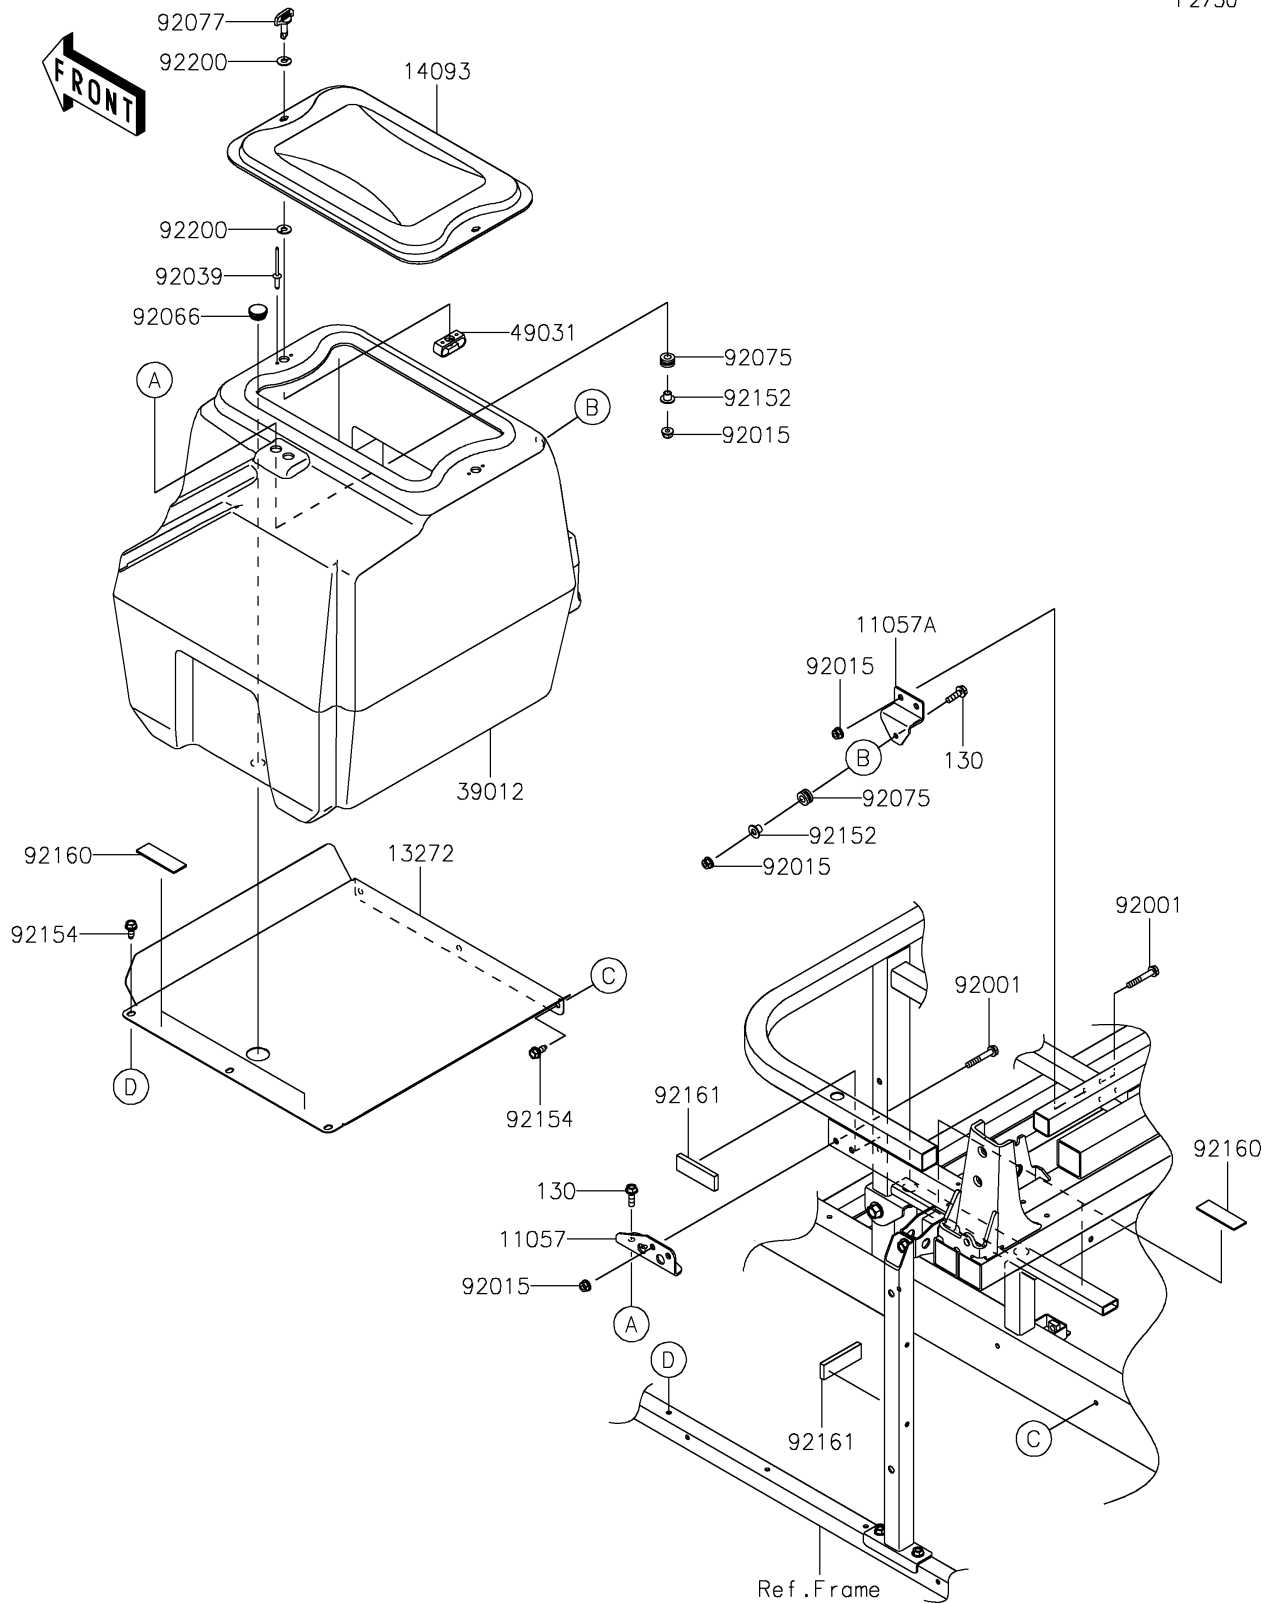

2019 MULE PRO-FXR™ PARTS DIAGRAM

Other

F2750

2019 MULE PRO-FXR™ PARTS LIST

Other

ITEM NAME	PART NUMBER	QUANTITY
BRACKET,TUB MOUNT (Ref # 11057)	11057-1503	1
BRACKET,SEAT MOUNT (Ref # 11057A)	11057-1504	1
BOLT-FLANGED,6X20 (Ref # 130)	130BA0620	1
PLATE,FLOOR BOTTOM (Ref # 13272)	13272-2205	1
COVER,STORAGE BOX (Ref # 14093)	14093-0523	1
CASE-STORAGE (Ref # 39012)	39012-0049	1
LATCH (Ref # 49031)	49031-0008	1
BOLT,FLANGED,6X38 (Ref # 92001)	92001-1105	1
NUT,LOCK,FLANGED,6MM (Ref # 92015)	92015-1603	1
RIVET,3.2X9.5 (Ref # 92039)	92039-0785	1
PLUG (Ref # 92066)	92066-1306	1
DAMPER (Ref # 92075)	92075-1912	1
KNOB (Ref # 92077)	92077-0030	1
COLLAR,6.3X8.3X9.2 (Ref # 92152)	92152-0237	1
BOLT,6X15.6 (Ref # 92154)	92154-1250	1
DAMPER (Ref # 92160)	92160-1075	1
DAMPER,20X60X6 (Ref # 92161)	92161-1874	1
WASHER (Ref # 92200)	92200-0503	1