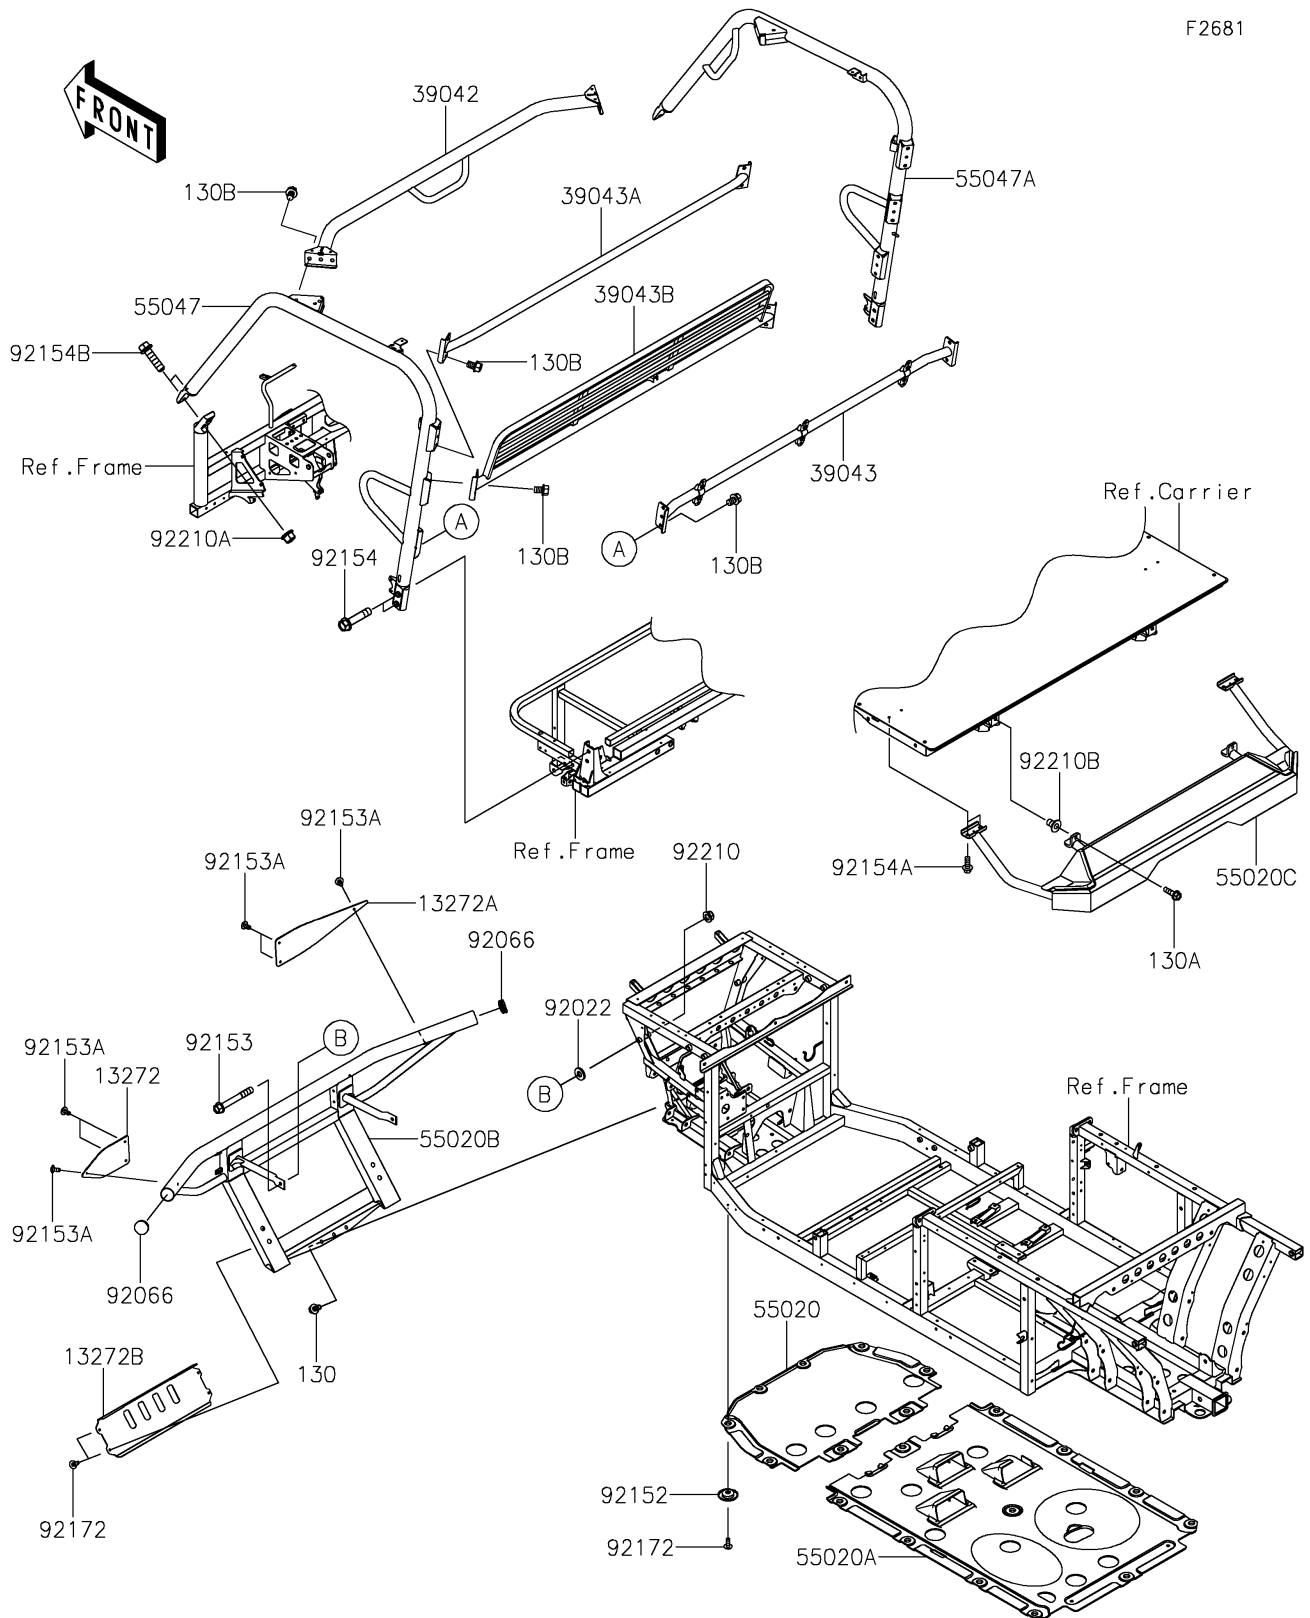

## 2019 MULE PRO-FXR™ PARTS DIAGRAM

Guards/Cab Frame

F2681

## 2019 MULE PRO-FXR™ PARTS LIST

Guards/Cab Frame

ITEM NAME	PART NUMBER	QUANTITY
BOLT-FLANGED,8X16 (Ref # 130)	130BA0816	1
BOLT-FLANGED,8X25 (Ref # 130A)	130BA0825	1
BOLT-FLANGED,10X14 (Ref # 130B)	130CA1014	1
PLATE,FR GUARD,LH,P.A.SILVER (Ref # 13272)	13272-2304-57S	1
PLATE,FR GUARD,RH,P.A.SILVER (Ref # 13272A)	13272-2305-57S	1
PLATE,FR GUARD,LOW (Ref # 13272B)	13272-2306	1
CROSSMEMBER,FR,T.BLACK (Ref # 39042)	39042-0016-388	1
CROSSMEMBER-COMP,B-P.,LWR,BLK (Ref # 39043)	39043-0017-388	1
CROSSMEMBER-COMP,B-P, TOP,T.BLK (Ref # 39043A)	39043-0027-388	1
CROSSMEMBER-COMP,B-P,UPP,T.BLK (Ref # 39043B)	39043-0028-388	1
GUARD,SKID PLATE,FR (Ref # 55020)	55020-2000	1
GUARD,SKID PLATE,RR (Ref # 55020A)	55020-2157	1
GUARD,FR,T.BLACK (Ref # 55020B)	55020-2158-388	1
GUARD,RR,T.BLACK (Ref # 55020C)	55020-2159-388	1
BAR-COMP,LH,T.BLACK (Ref # 55047)	55047-0374-388	1
BAR-COMP,RH,T.BLACK (Ref # 55047A)	55047-0375-388	1
WASHER,10X22X3 (Ref # 92022)	92022-1365	1
PLUG (Ref # 92066)	92066-0769	1
COLLAR (Ref # 92152)	92152-0784	1
BOLT,FLANGED,10X75 (Ref # 92153)	92153-1384	1
BOLT,SOCKET,6X12 (Ref # 92153A)	92153-1617	1
BOLT,FLANGED,12X55 (Ref # 92154)	92154-0289	1
BOLT,FLANGED,8X20 (Ref # 92154A)	92154-1226	1
BOLT,FLANGED,12X45 (Ref # 92154B)	92154-1420	1
SCREW,TAPPING,6X16 (Ref # 92172)	92172-0739	1
NUT,LOCK,FLANGED,10MM (Ref # 92210)	92210-0276	1
NUT,12MM (Ref # 92210A)	92210-0603	1
NUT (Ref # 92210B)	92210-1545	1