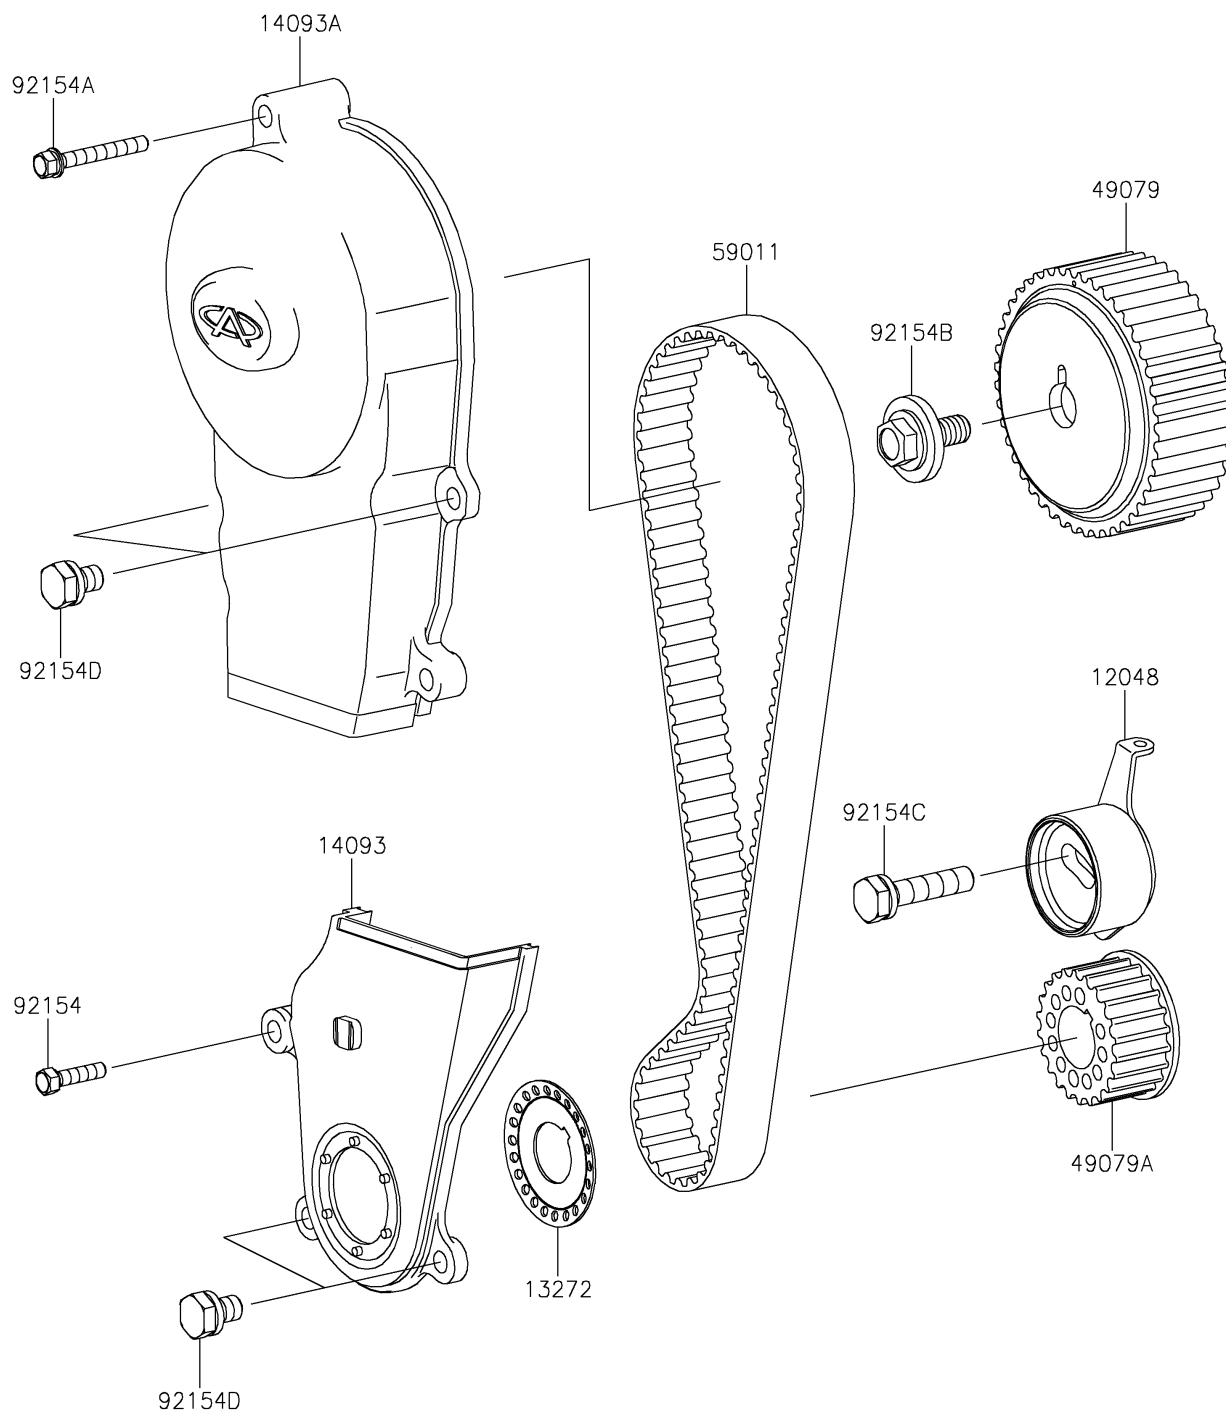

2019 MULE PRO-FXR™ PARTS DIAGRAM

Timing Belt

E1215

2019 MULE PRO-FXR™ PARTS LIST

Timing Belt

ITEM NAME	PART NUMBER	QUANTITY
TENSIONER-ASSY (Ref # 12048)	12048-0093	1
PLATE,TIMING BELT (Ref # 13272)	13272-1872	1
COVER,TIMING BELT,LWR (Ref # 14093)	14093-0200	1
COVER,TIMING BELT,UPP (Ref # 14093A)	14093-0201	1
PULLEY-BELT,CAMSHAFT (Ref # 49079)	49079-0023	1
PULLEY-BELT,CRANKSHAFT (Ref # 49079A)	49079-0024	1
BELT,TIMING (Ref # 59011)	59011-0042	1
BOLT,6X25 (Ref # 92154)	92154-1583	1
BOLT,6X50 (Ref # 92154A)	92154-1591	1
BOLT,FLANGED (Ref # 92154B)	92154-1614	1
BOLT,10X45 (Ref # 92154C)	92154-1615	1
BOLT,6X16 (Ref # 92154D)	92154-1617	1