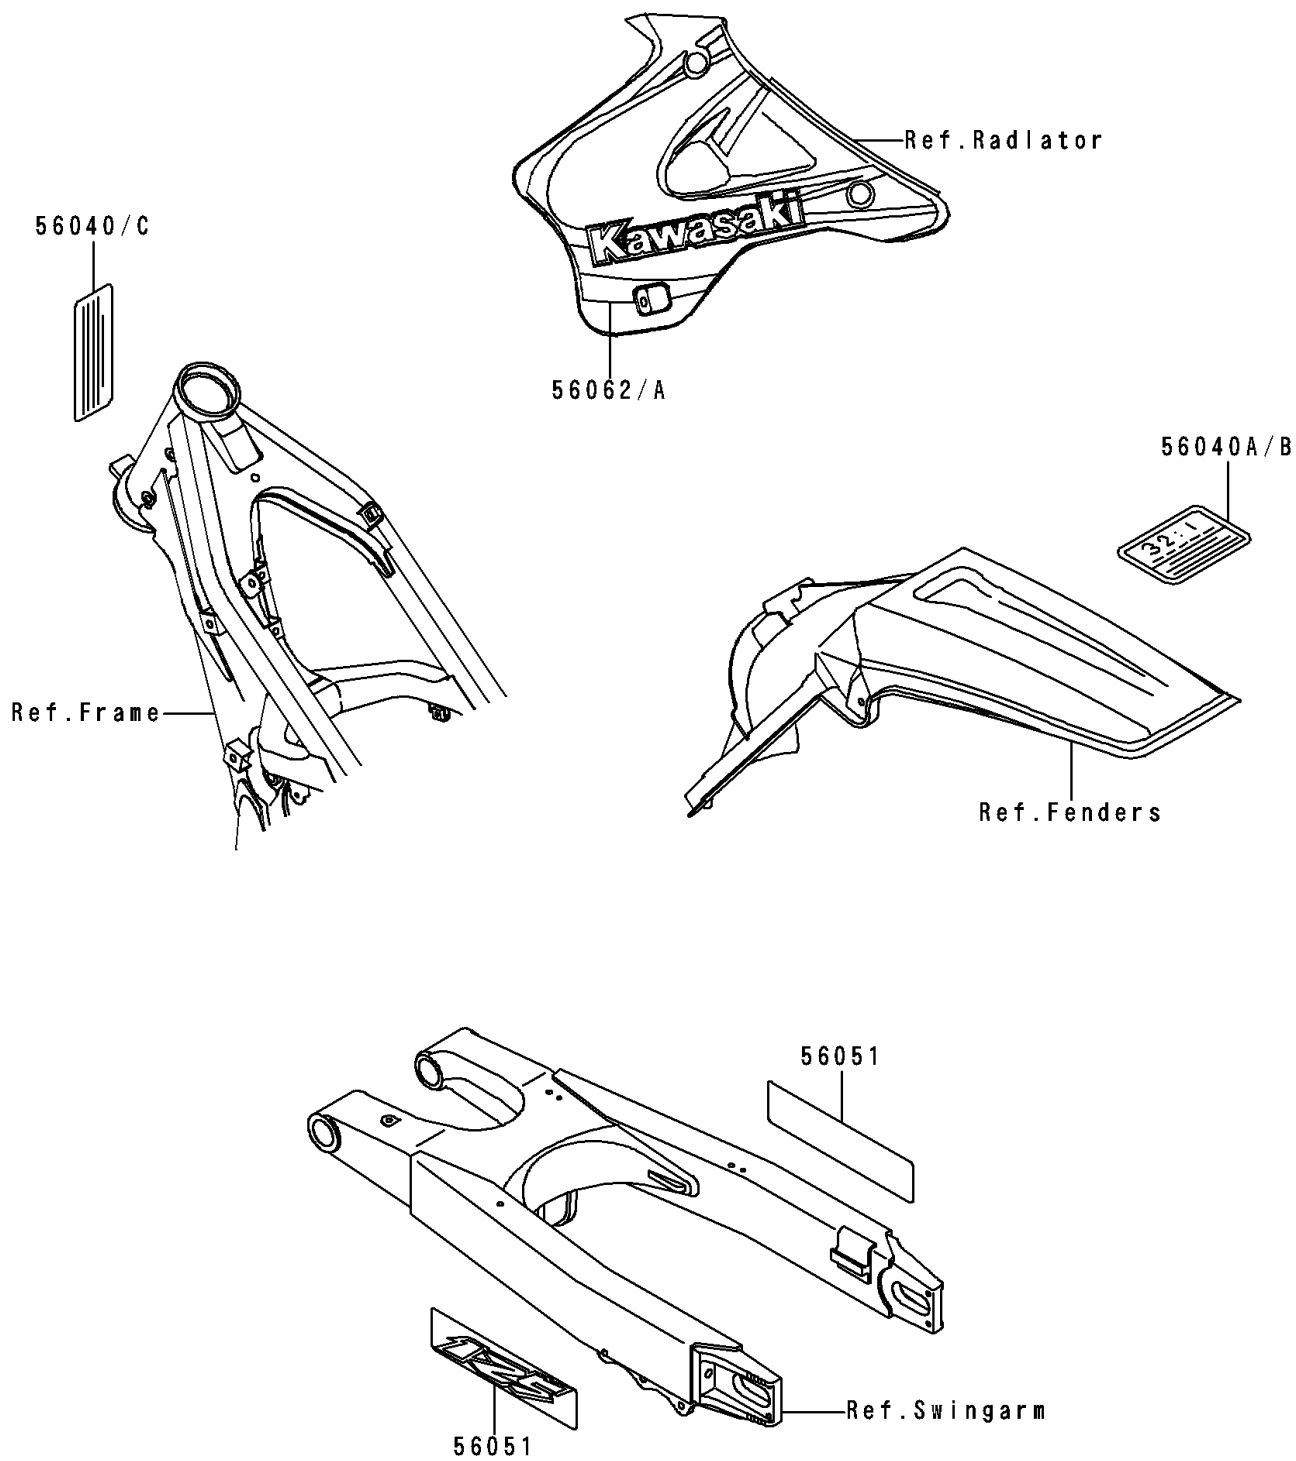

1998 KX125 PARTS DIAGRAM

Labels

F2860

1998 KX125 PARTS LIST

Labels

ITEM NAME	PART NUMBER	QUANTITY
LABEL-WARNING,NOISE (Ref # 56040)	56040-1101	1
LABEL-WARNING,GASOLINE/OIL (Ref # 56040A)	56040-1129	1
LABEL-WARNING,GASOLINE/OIL (Ref # 56040B)	56040-1306	1
LABEL-WARNING,WARRANTY (Ref # 56040C)	56040-1335	1
MARK,SWING ARM,125 (Ref # 56051)	56051-1662	1
PATTERN,SHROUD,LH (Ref # 56062)	56062-1164	1
PATTERN,SHROUD,RH (Ref # 56062A)	56062-1165	1