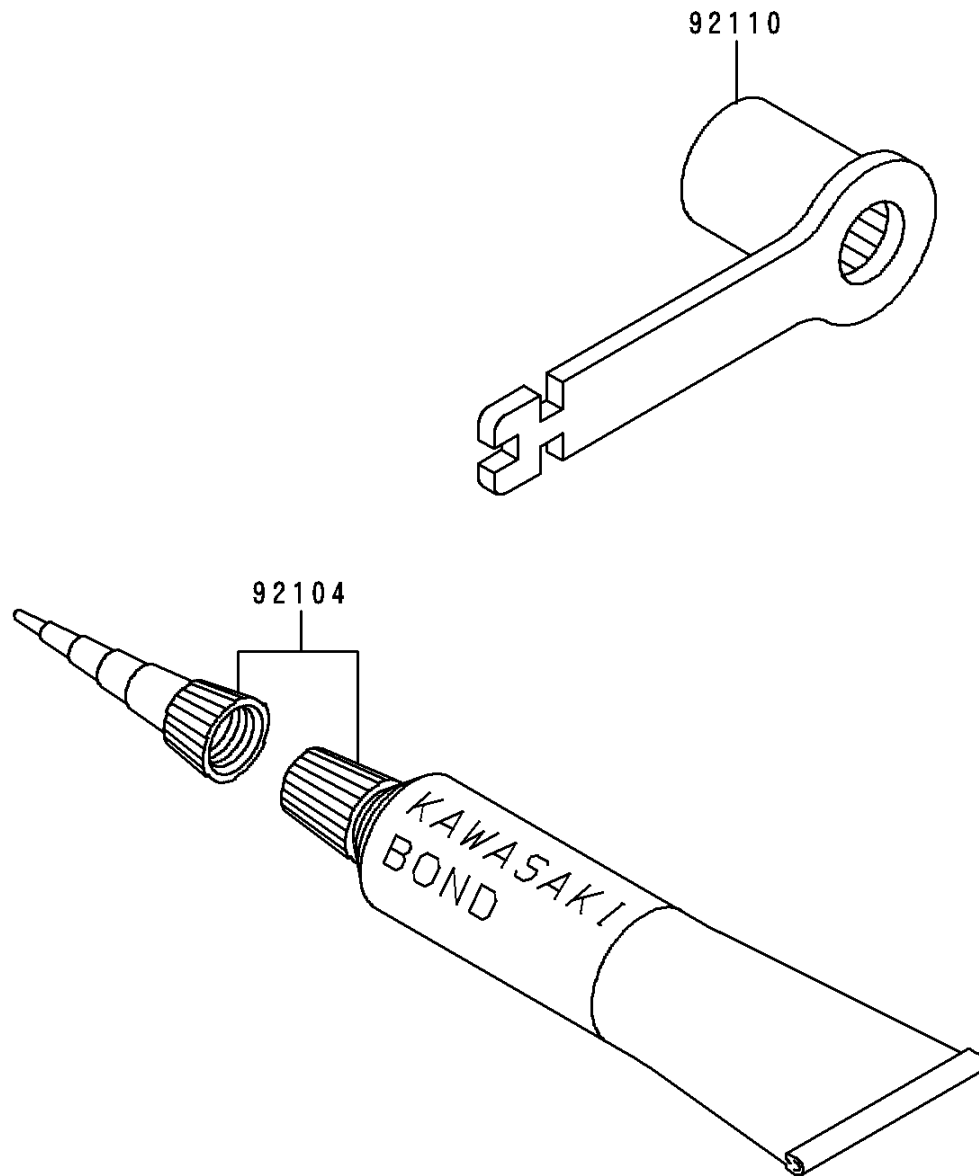

1998 KX125 PARTS DIAGRAM

Owner's Tools

F2810

1998 KX125 PARTS LIST

Owner's Tools

ITEM NAME	PART NUMBER	QUANTITY
GASKET-LIQUID,TUBE,100G,SILVER (Ref # 92104)	92104-002	1
TOOL-WRENCH,BOX,21MM&SPOKE (Ref # 92110)	92110-1176	1