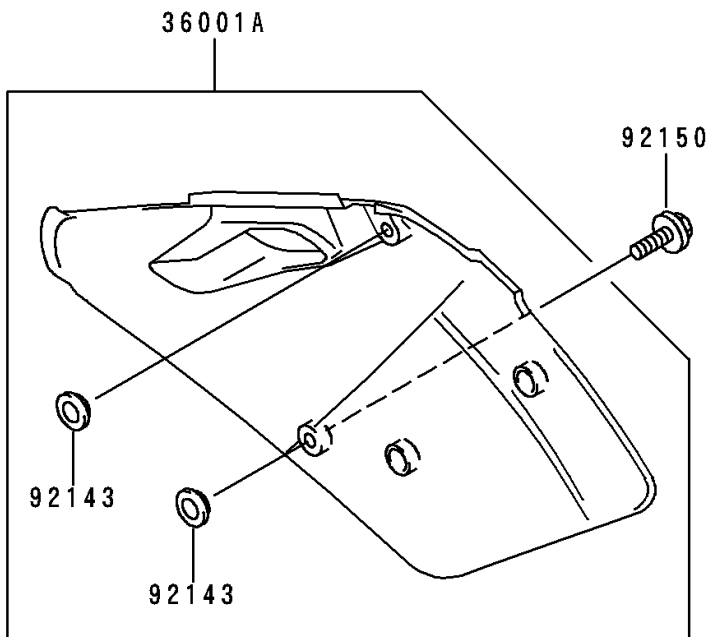

1998 KX125 PARTS DIAGRAM

Side Covers

F2611

1998 KX125 PARTS LIST

Side Covers

ITEM NAME	PART NUMBER	QUANTITY
COVER-SIDE,LH,P.WHITE (Ref # 36001)	36001-1538-6F	1
COVER-SIDE,RH,P.WHITE (Ref # 36001A)	36001-1539-6F	1
COLLAR (Ref # 92143)	92143-1196	1
BOLT,6X20 (Ref # 92150)	92150-1339	1