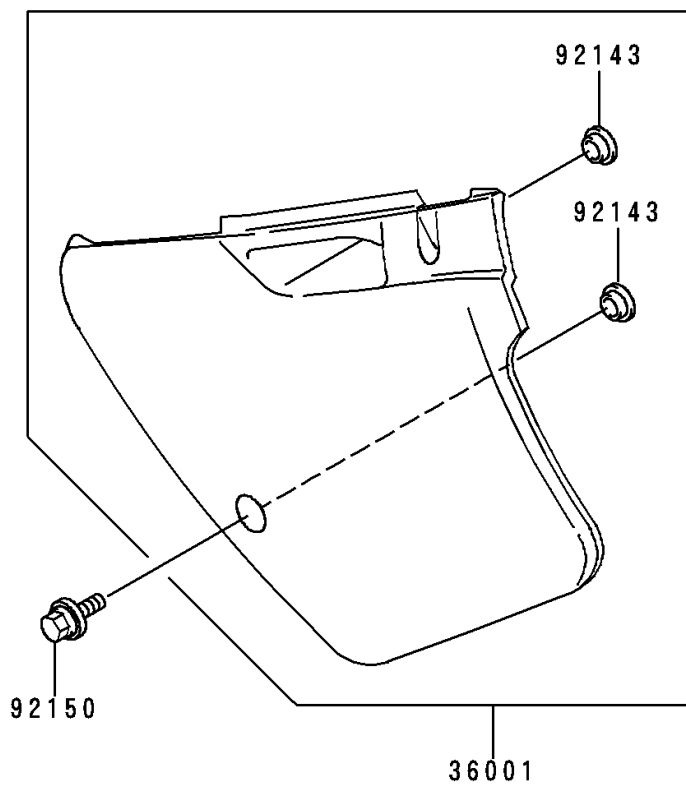

1998 KX125 PARTS DIAGRAM

Side Covers

F2611

1998 KX125 PARTS LIST

Side Covers

ITEM NAME	PART NUMBER	QUANTITY
COVER-SIDE,LH,P.WHITE (Ref # 36001)	36001-1538-6F	1
COVER-SIDE,RH,P.WHITE (Ref # 36001A)	36001-1539-6F	1
COLLAR (Ref # 92143)	92143-1196	1
BOLT,6X20 (Ref # 92150)	92150-1339	1