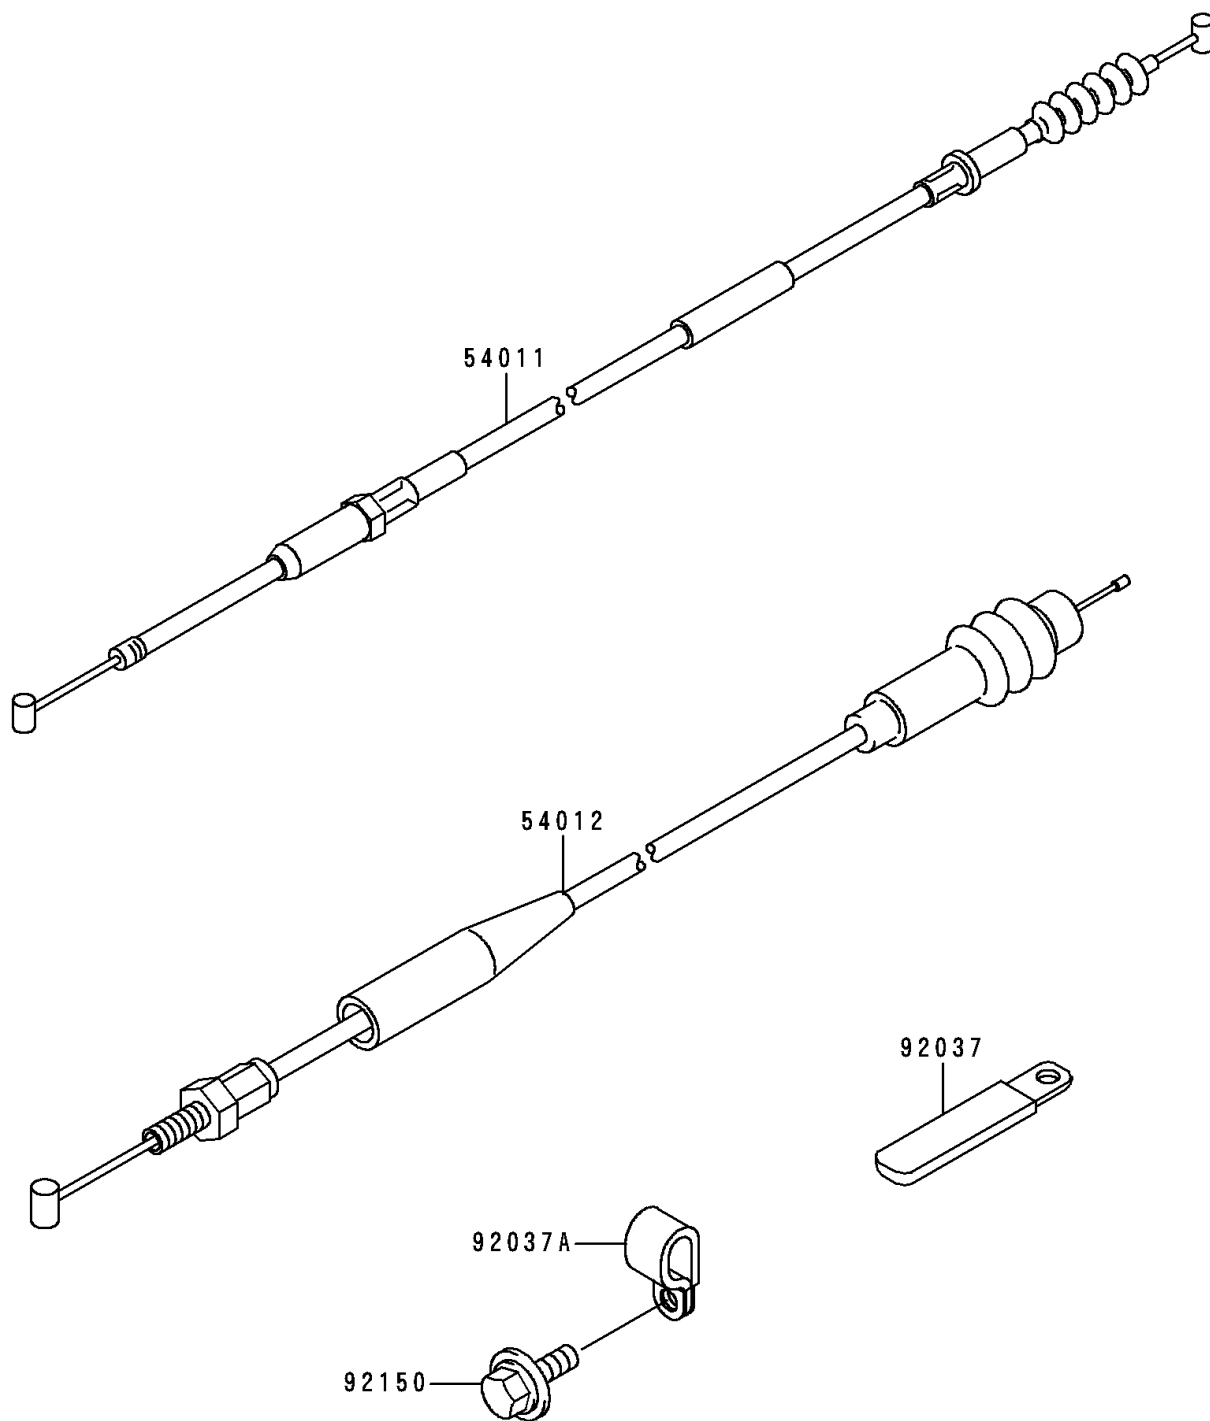

1998 KX125 PARTS DIAGRAM

Cables

F 25 40

1998 KX125 PARTS LIST

Cables

| ITEM NAME | PART NUMBER | QUANTITY |
|------------------------------|-------------|----------|
| CABLE-CLUTCH (Ref # 54011) | 54011-1366 | 1 |
| CABLE-THROTTLE (Ref # 54012) | 54012-1561 | 1 |
| CLAMP,L=45 (Ref # 92037) | 92037-1539 | 1 |
| CLAMP (Ref # 92037A) | 92037-1608 | 1 |
| BOLT,6X14 (Ref # 92150) | 92150-1340 | 1 |