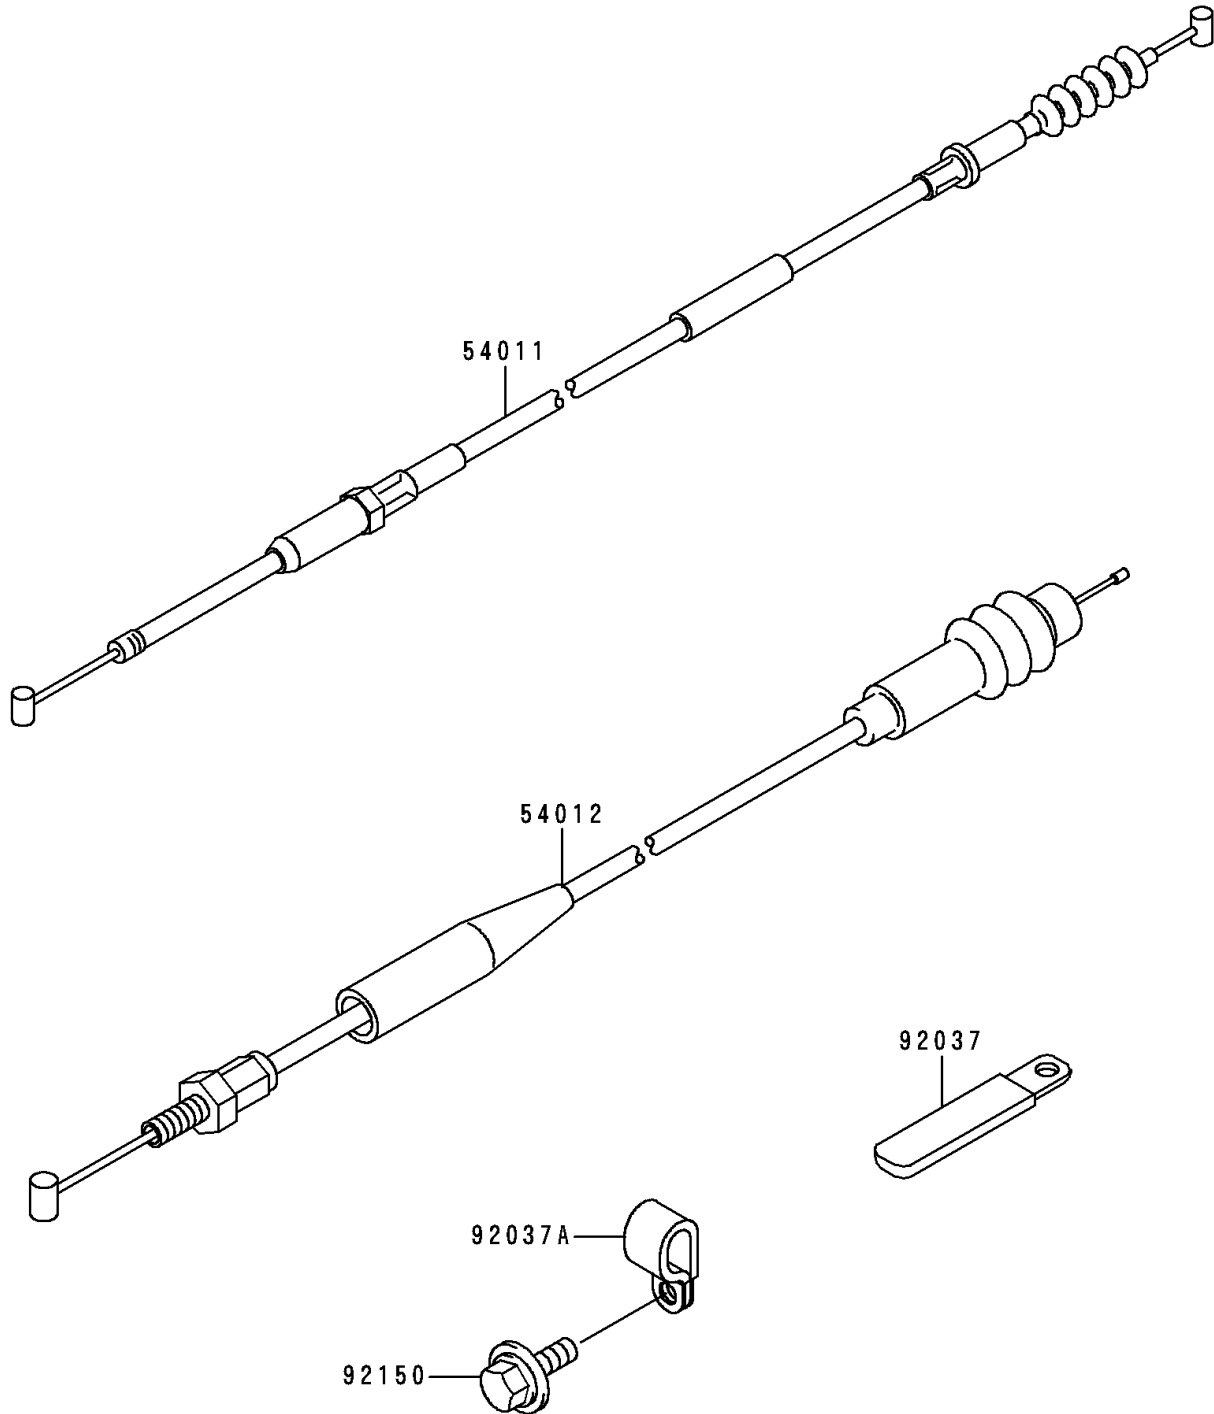

# 1998 KX125 PARTS DIAGRAM

Cables

F 2 5 4 0

# 1998 KX125 PARTS LIST

## Cables

ITEM NAME	PART NUMBER	QUANTITY
CABLE-CLUTCH (Ref # 54011)	54011-1366	1
CABLE-THROTTLE (Ref # 54012)	54012-1561	1
CLAMP,L=45 (Ref # 92037)	92037-1539	1
CLAMP (Ref # 92037A)	92037-1608	1
BOLT,6X14 (Ref # 92150)	92150-1340	1