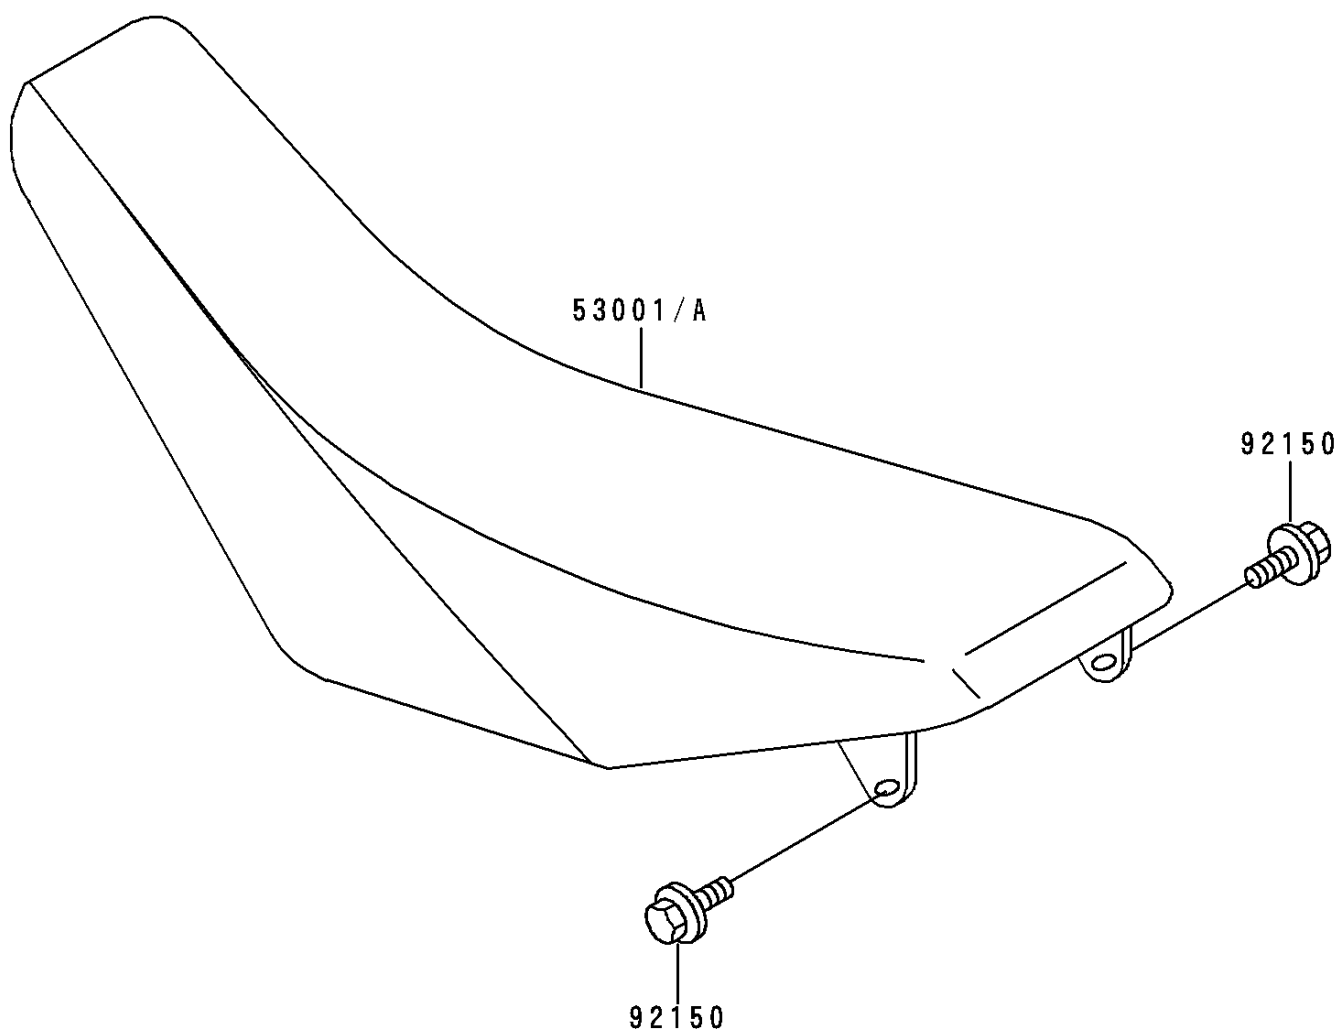

1998 KX125 PARTS DIAGRAM

Seat

F 2 5 1 0

1998 KX125 PARTS LIST

Seat

ITEM NAME	PART NUMBER	QUANTITY
SEAT-ASSY,LOW HEIGHT,GRN/BLK (Ref # 53001)	53001-1844-MH	1
SEAT-ASSY,HIGH HEIGHT,GRN/BLK (Ref # 53001A)	53001-1845-MH	1
BOLT,6X20 (Ref # 92150)	92150-1339	1