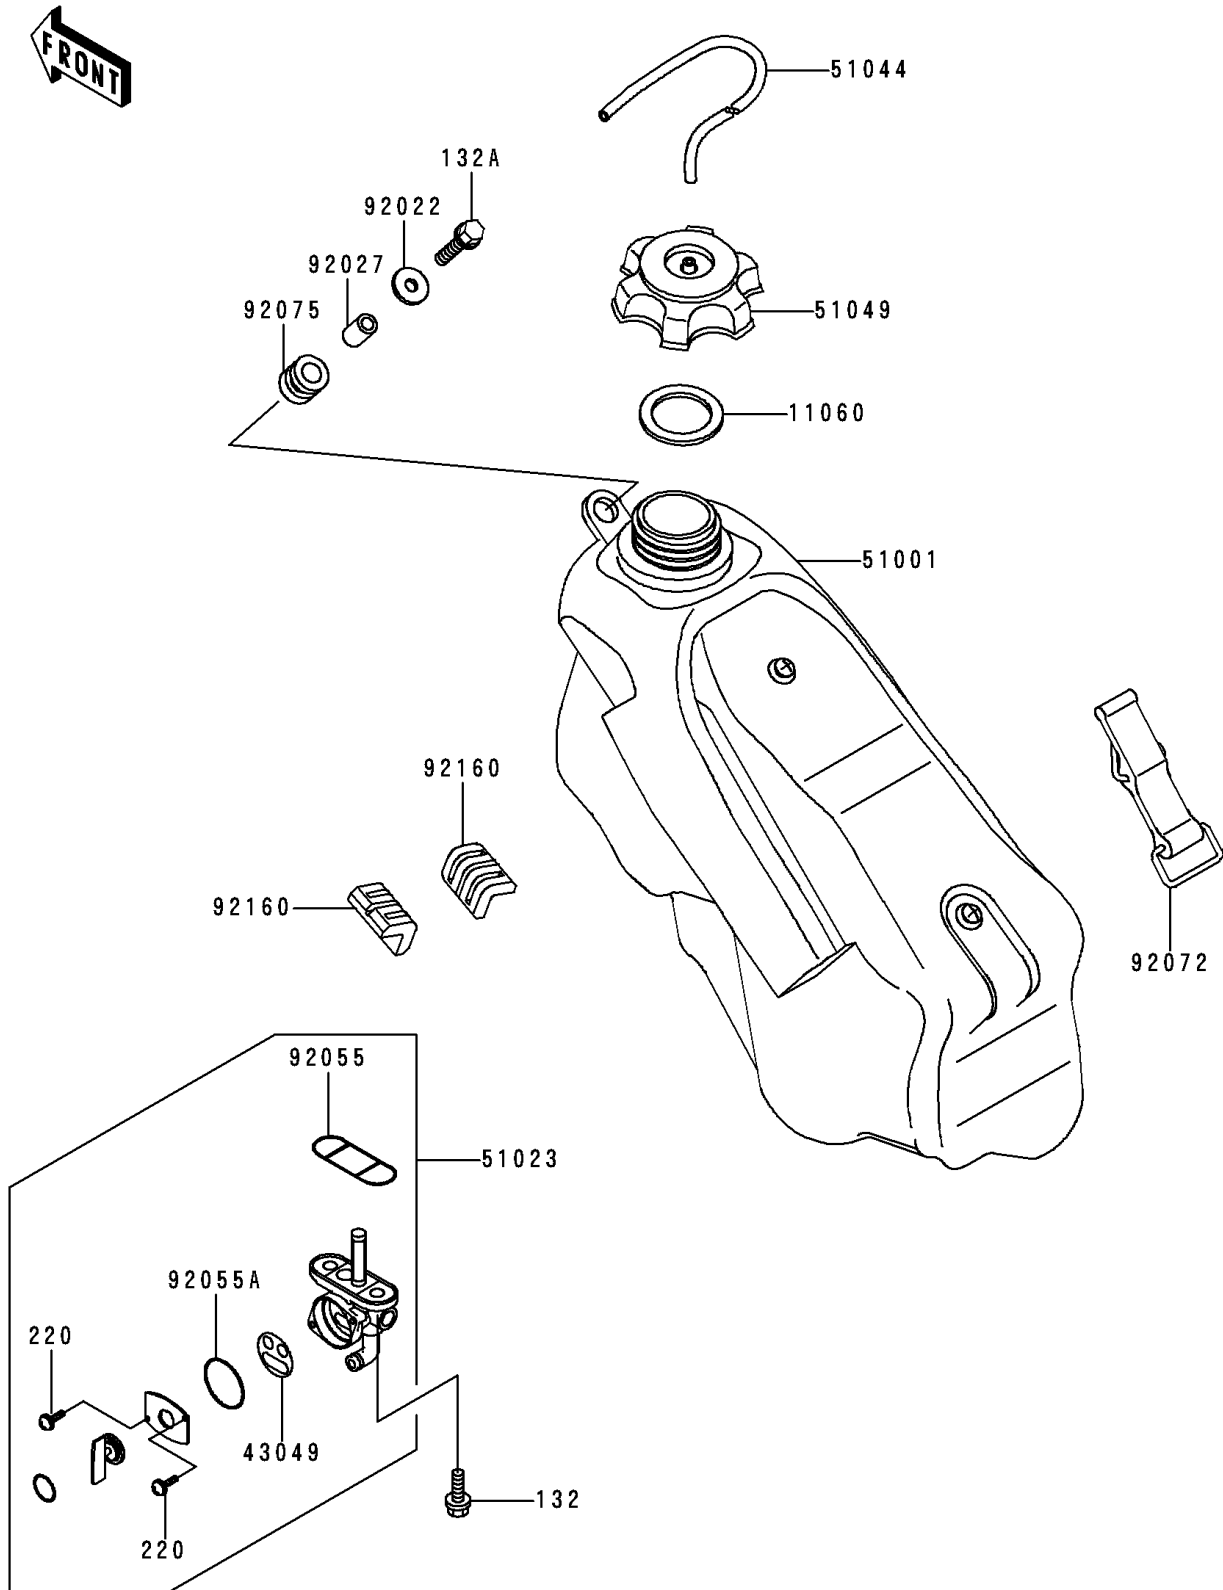

1998 KX125 PARTS DIAGRAM

Fuel Tank

F 2 4 1 0

1998 KX125 PARTS LIST

Fuel Tank

ITEM NAME	PART NUMBER	QUANTITY
BOLT-FLANGED-SMALL (Ref # 132)	132G0612	1
BOLT-FLANGED-SMALL (Ref # 132A)	132G0625	1
SCREW-PAN-CROS (Ref # 220)	220B0308	1
GASKET,FUEL TANK CAP (Ref # 11060)	11060-1340	1
PACKING,TAP VALVE (Ref # 43049)	43049-1066	1
TANK-COMP-FUEL,F.BLACK (Ref # 51001)	51001-1489-6Z	1
TAP-ASSY,FUEL (Ref # 51023)	51023-1182	1
TUBE-ASSY (Ref # 51044)	51044-1185	1
CAP-TANK,FUEL (Ref # 51049)	51049-1108	1
WASHER,6.5X24X2 (Ref # 92022)	92022-1690	1
COLLAR,6.8X10X14 (Ref # 92027)	92027-1966	1
RING-O,FUEL TAP PACKING (Ref # 92055)	92055-1112	1
RING-O,TAP LEVER (Ref # 92055A)	92055-1419	1
BAND,FUEL TANK (Ref # 92072)	92072-1229	1
DAMPER (Ref # 92075)	92075-1787	1
DAMPER,FUEL TANK (Ref # 92160)	92160-1328	1