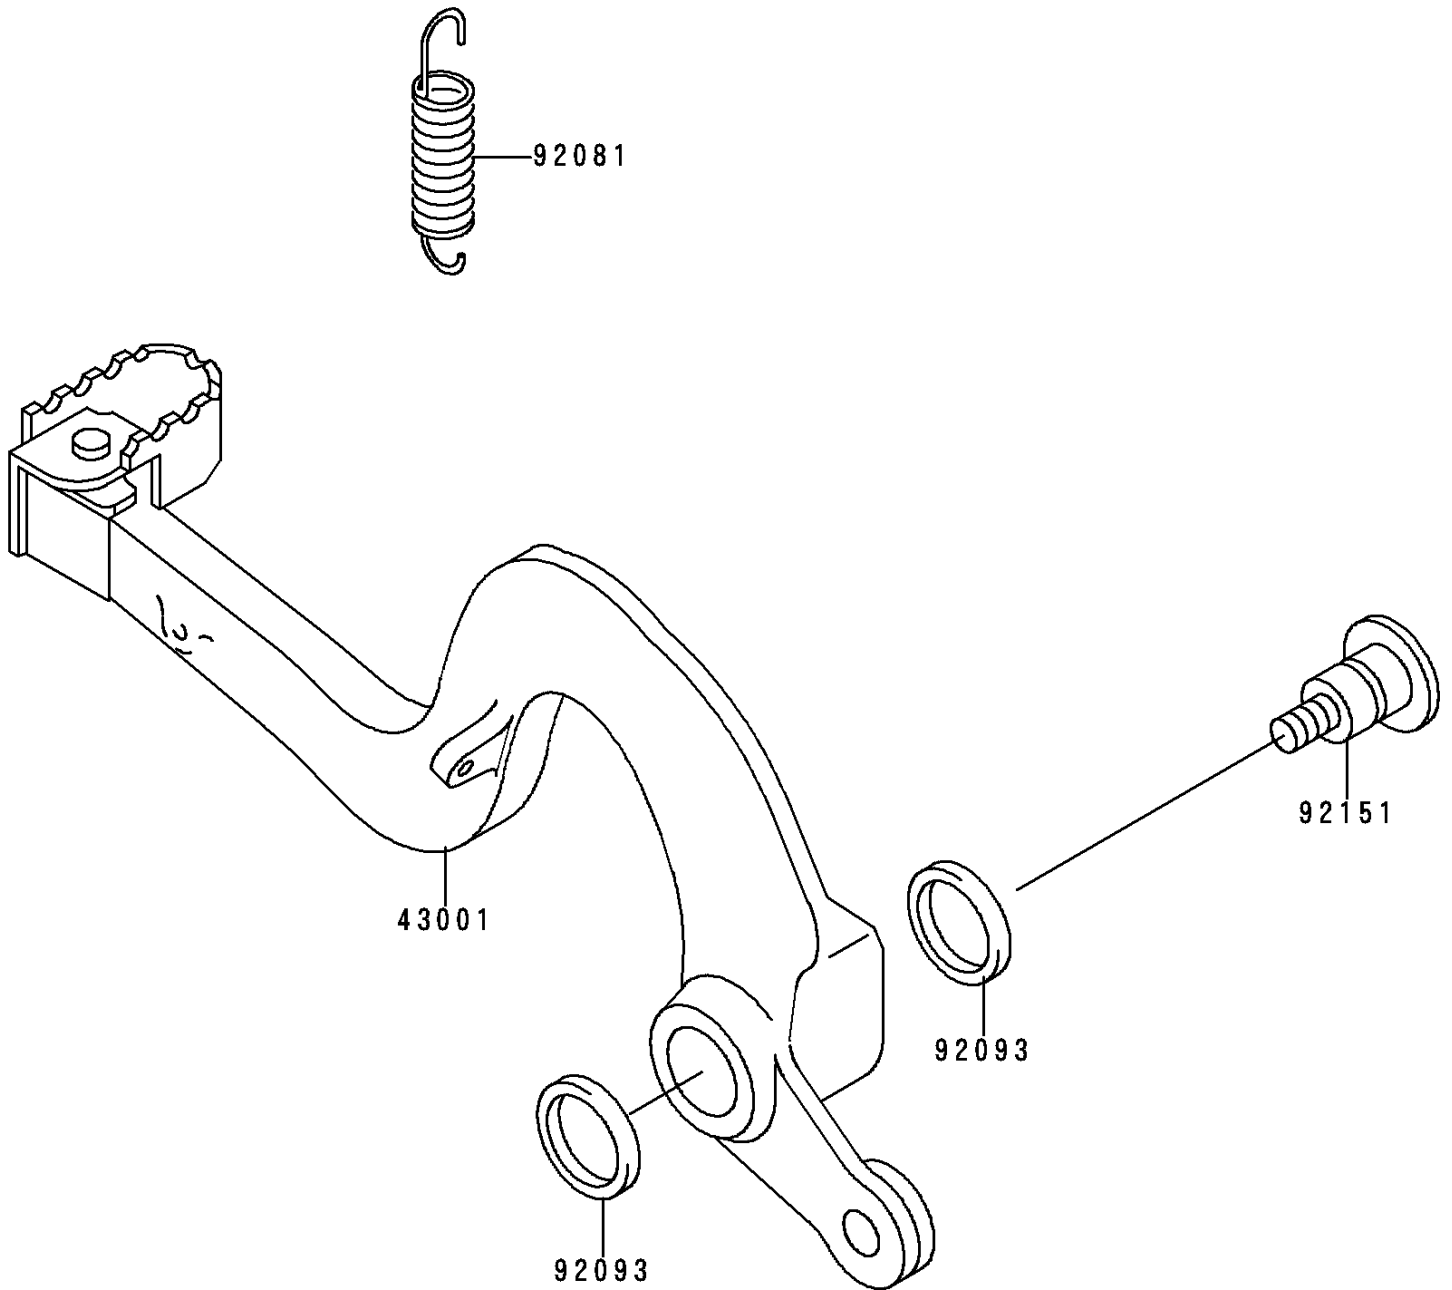

1998 KX125 PARTS DIAGRAM

Brake Pedal

F2260

1998 KX125 PARTS LIST

Brake Pedal

ITEM NAME	PART NUMBER	QUANTITY
LEVER-BRAKE,PEDAL (Ref # 43001)	43001-1382	1
SPRING,BRAKE PEDAL RETURN (Ref # 92081)	92081-1932	1
SEAL,MY15.9X20X2.8 (Ref # 92093)	92093-1433	2
BOLT (Ref # 92151)	92151-1104	1