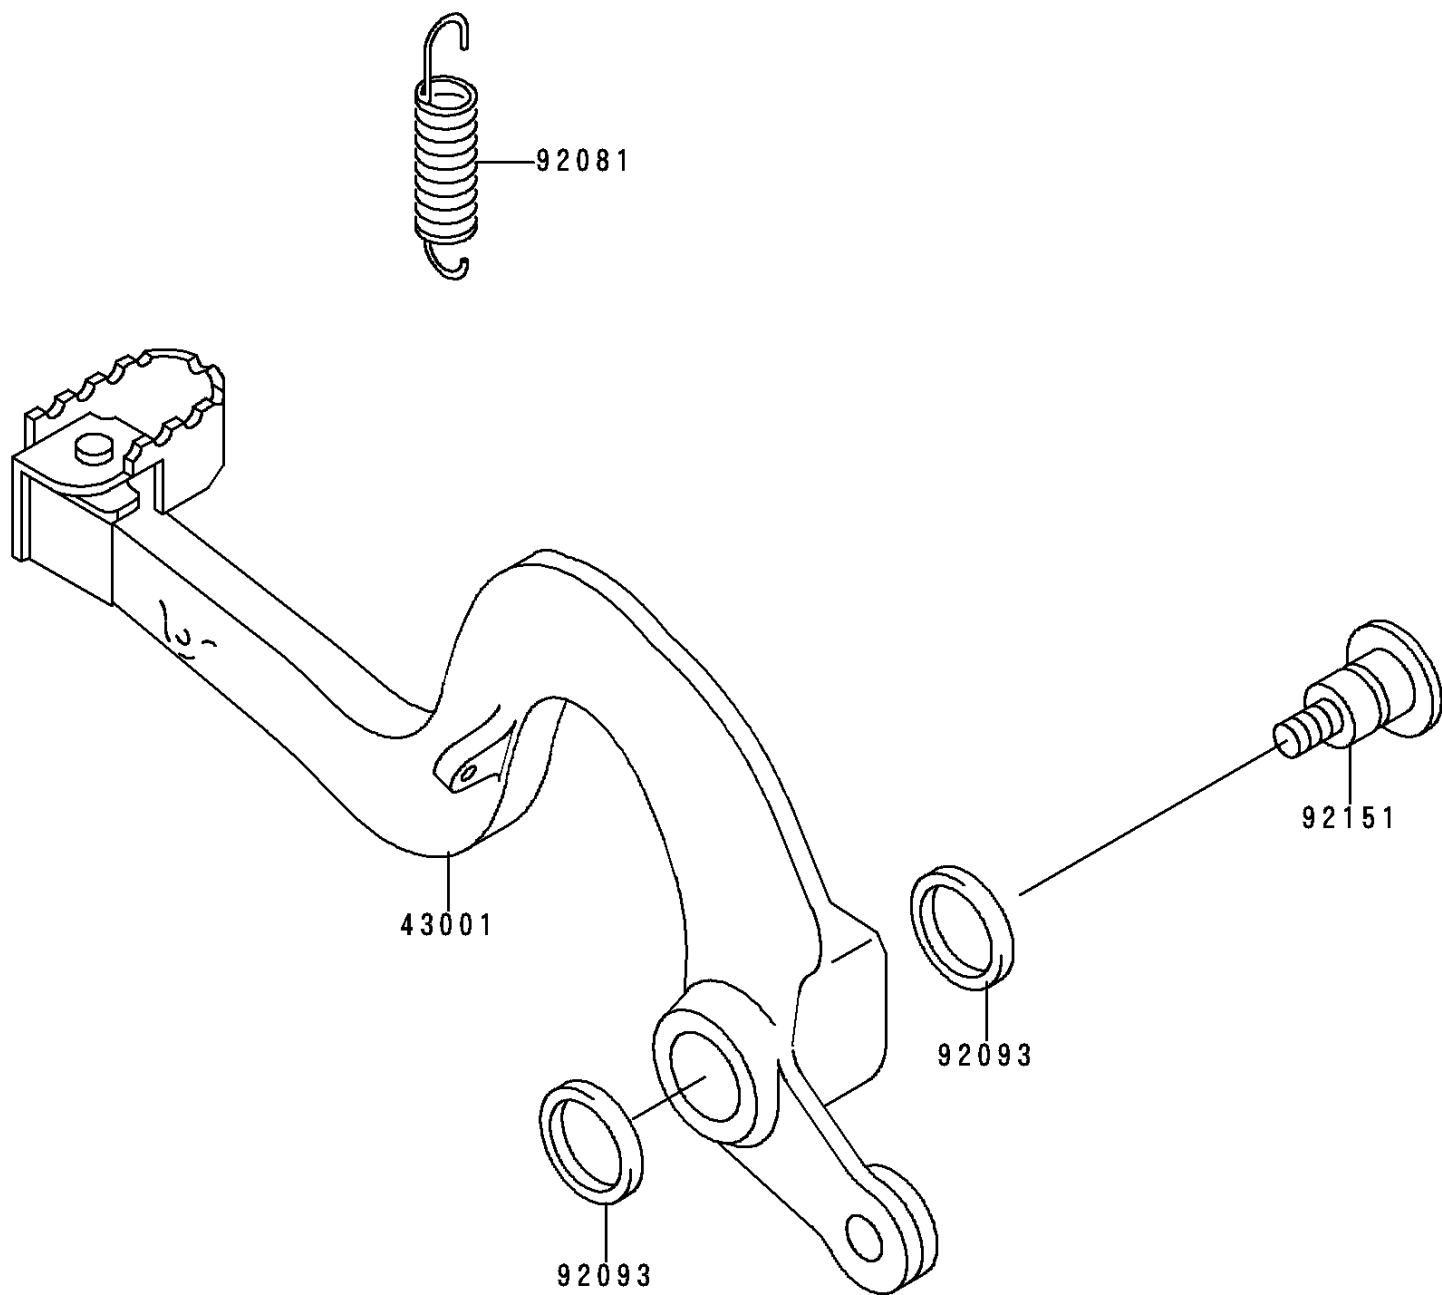

1998 KX125 PARTS DIAGRAM

Brake Pedal

F2260

1998 KX125 PARTS LIST

Brake Pedal

ITEM NAME	PART NUMBER	QUANTITY
LEVER-BRAKE,PEDAL (Ref # 43001)	43001-1382	1
SPRING,BRAKE PEDAL RETURN (Ref # 92081)	92081-1932	1
SEAL,MY15.9X20X2.8 (Ref # 92093)	92093-1433	1
BOLT (Ref # 92151)	92151-1104	1