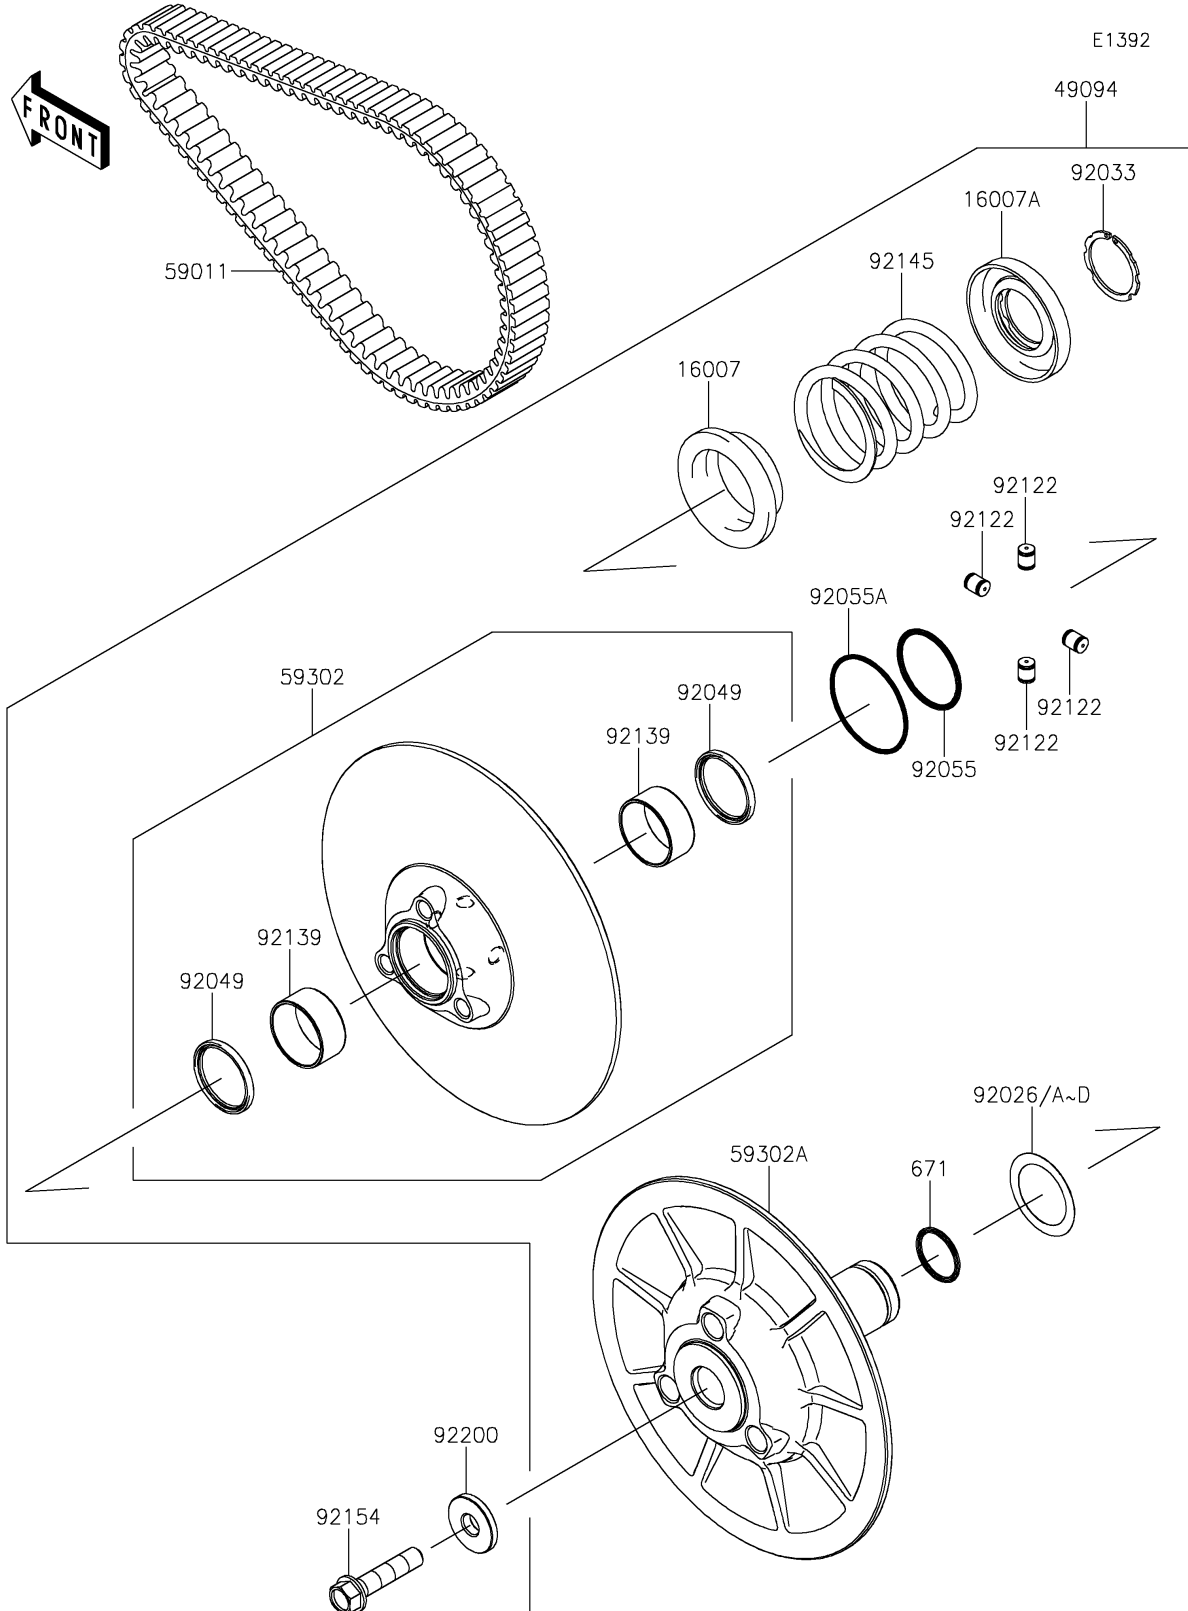

2018 MULE PRO-FX™ EPS PARTS DIAGRAM

Driven Converter/Drive Belt

2018 MULE PRO-FX™ EPS PARTS LIST

Driven Converter/Drive Belt

ITEM NAME	PART NUMBER	QUANTITY
-----------	-------------	----------