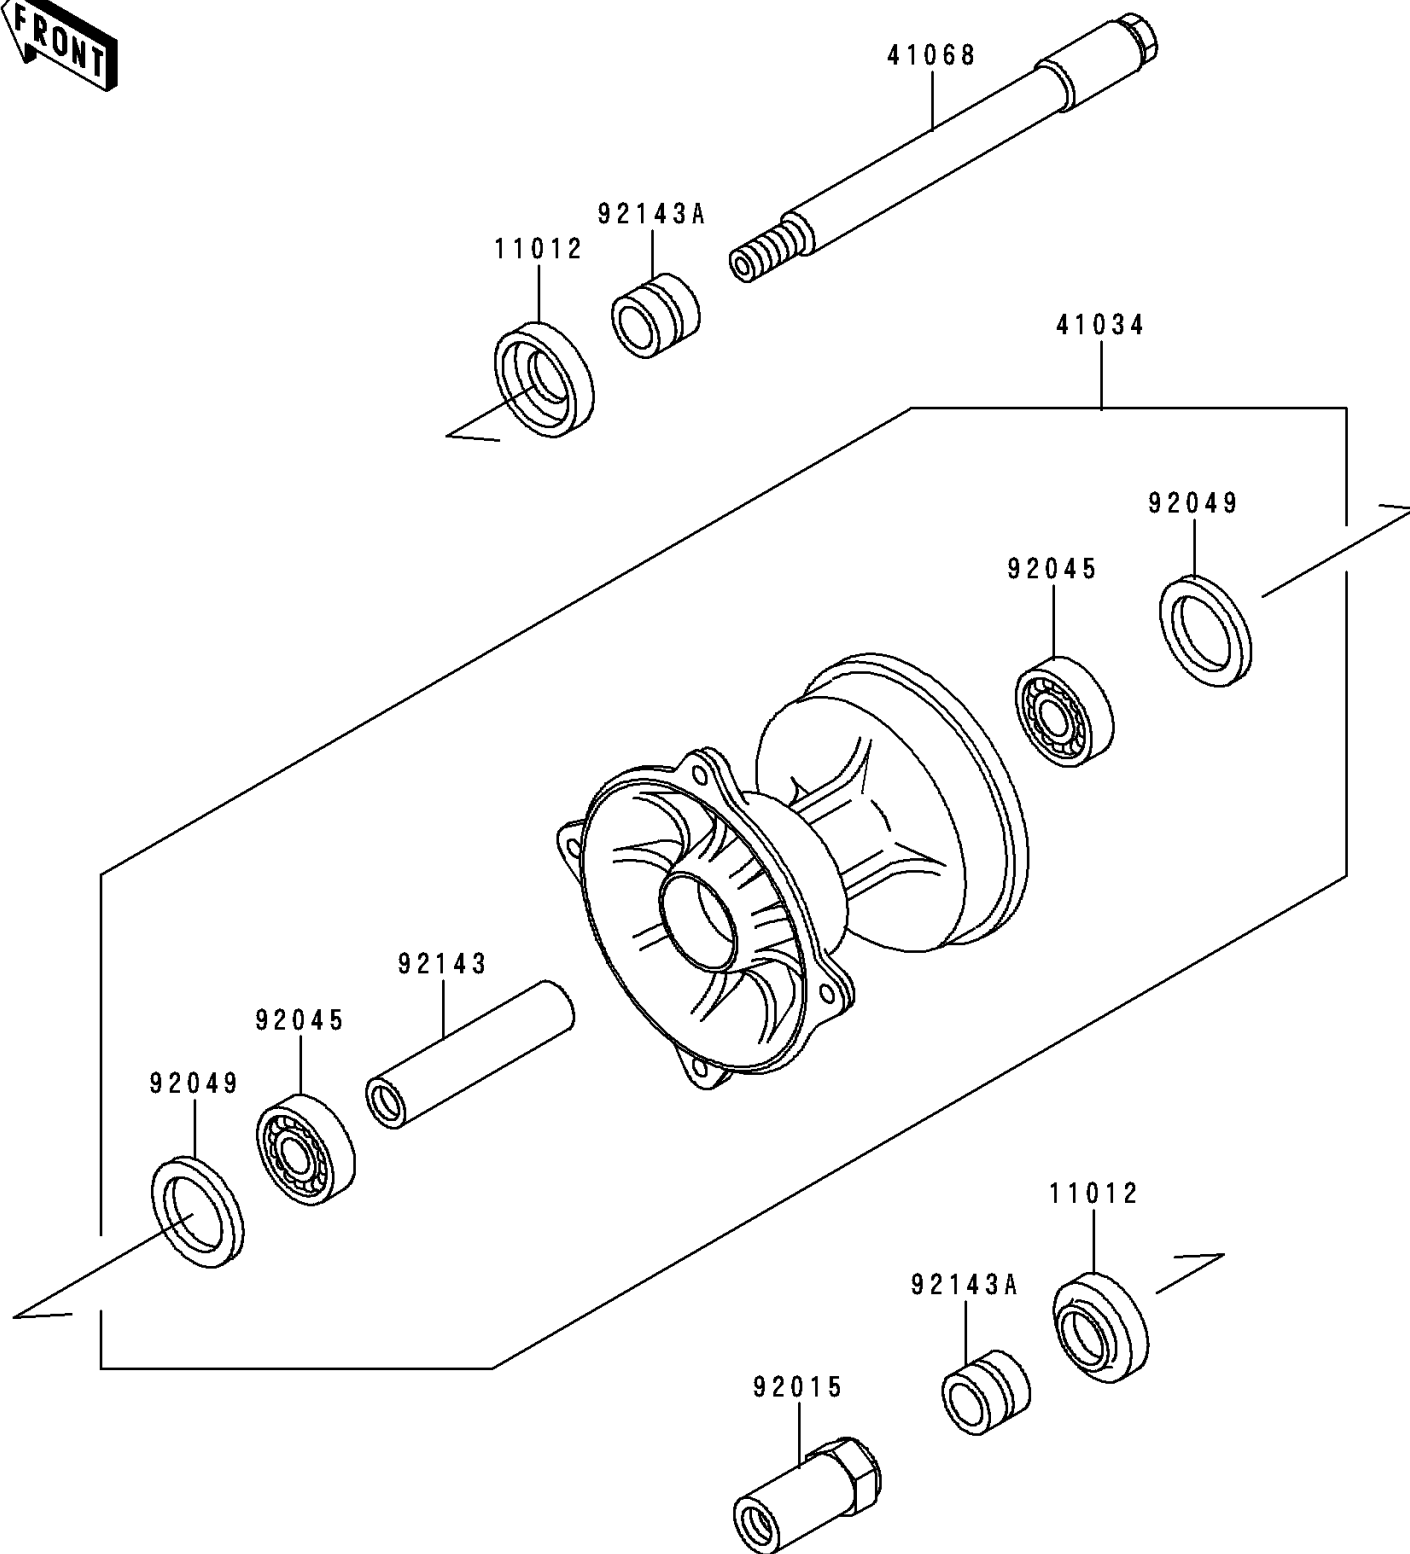

1998 KX125 PARTS DIAGRAM

Front Hub

F2230

1998 KX125 PARTS LIST

Front Hub

ITEM NAME	PART NUMBER	QUANTITY
CAP,AXLE (Ref # 11012)	11012-1581	1
DRUM-ASSY,FRONT BRAKE (Ref # 41034)	41034-1226	1
AXLE,FR (Ref # 41068)	41068-1342	1
NUT,AXLE,18MM (Ref # 92015)	92015-1884	1
BEARING-BALL,69042RS (Ref # 92045)	92045-1284	1
SEAL-OIL,BJNC-2 25X37X5 (Ref # 92049)	92049-1403	1
COLLAR,FR BRAKE DRUM,L=72 (Ref # 92143)	92143-1580	1
COLLAR,FR AXLE,L=20 (Ref # 92143A)	92143-1581	1