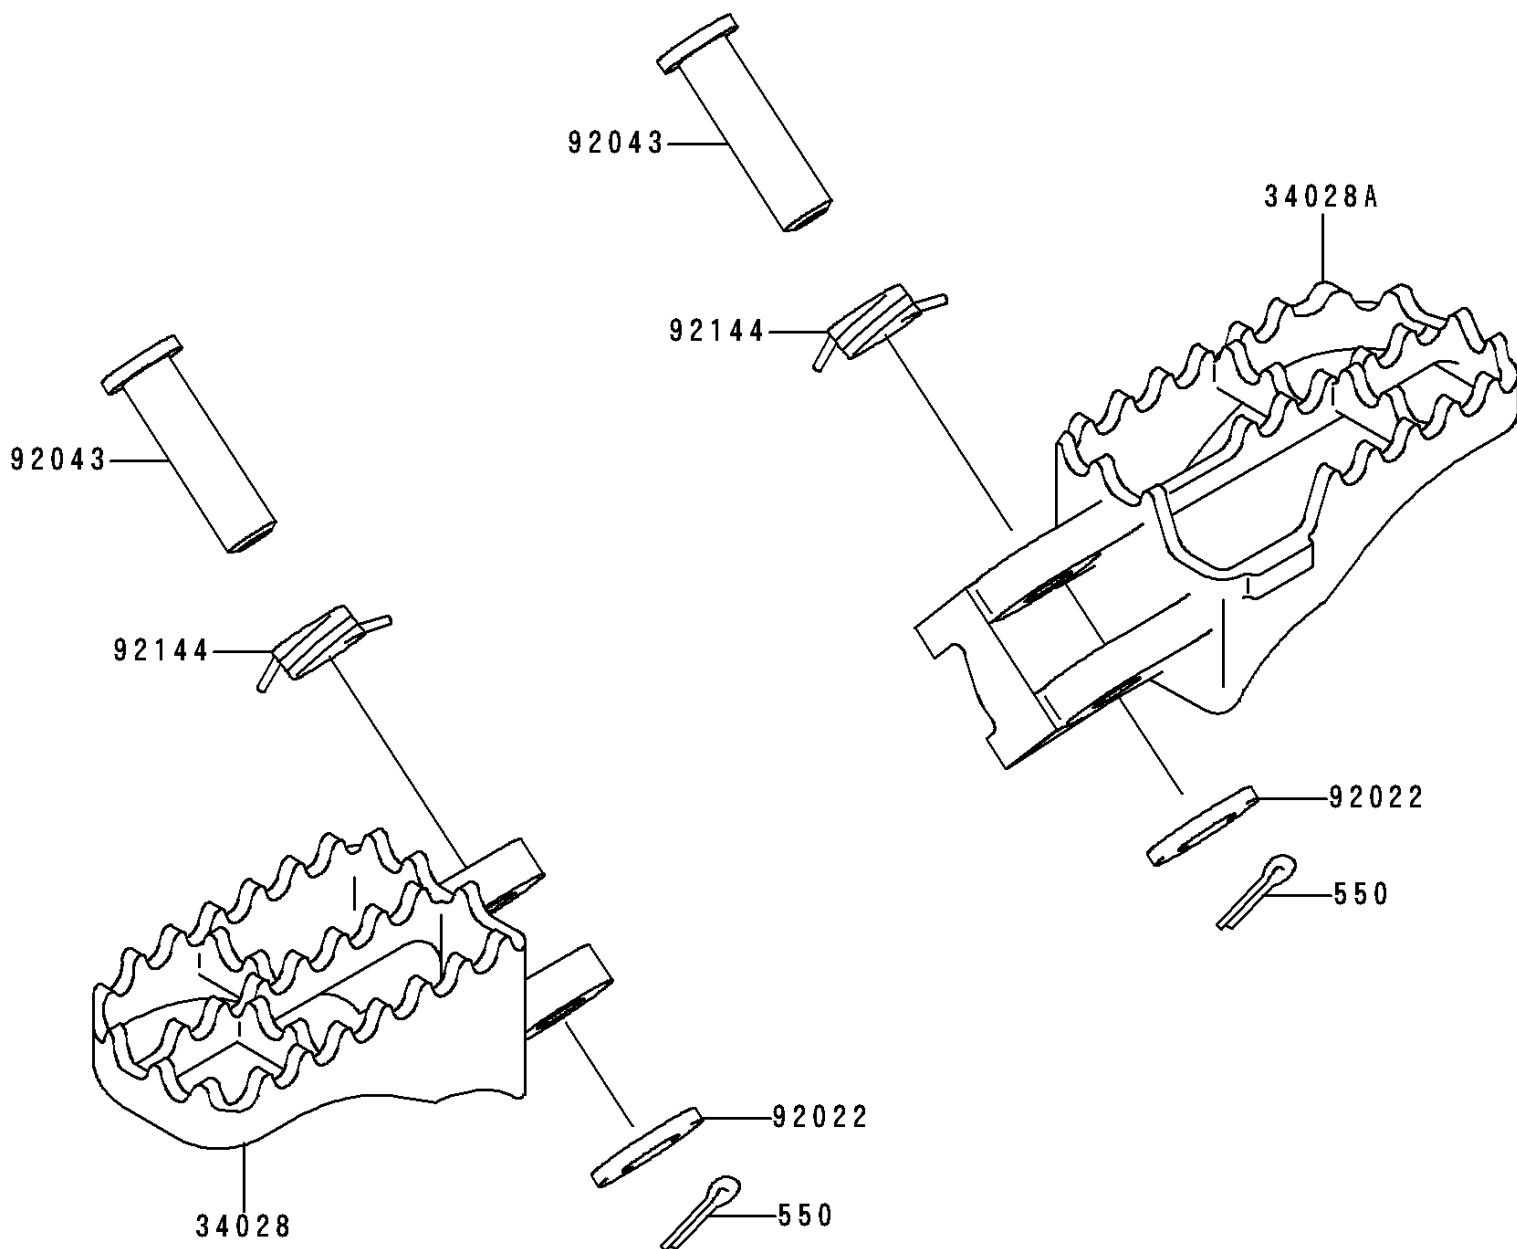

## 1998 KX125 PARTS DIAGRAM

Footrests

F2160

## 1998 KX125 PARTS LIST

Footrests

ITEM NAME	PART NUMBER	QUANTITY
PIN-COTTER,3.0X20 (Ref # 550)	550S3020	1
STEP,LH,SILVER (Ref # 34028)	34028-1444-CE	1
STEP,RH,SILVER (Ref # 34028A)	34028-1445-CE	1
WASHER,10.2X16X1 (Ref # 92022)	92022-1829	1
PIN,10X49.5 (Ref # 92043)	92043-1564	1
SPRING,STEP (Ref # 92144)	92144-1951	1