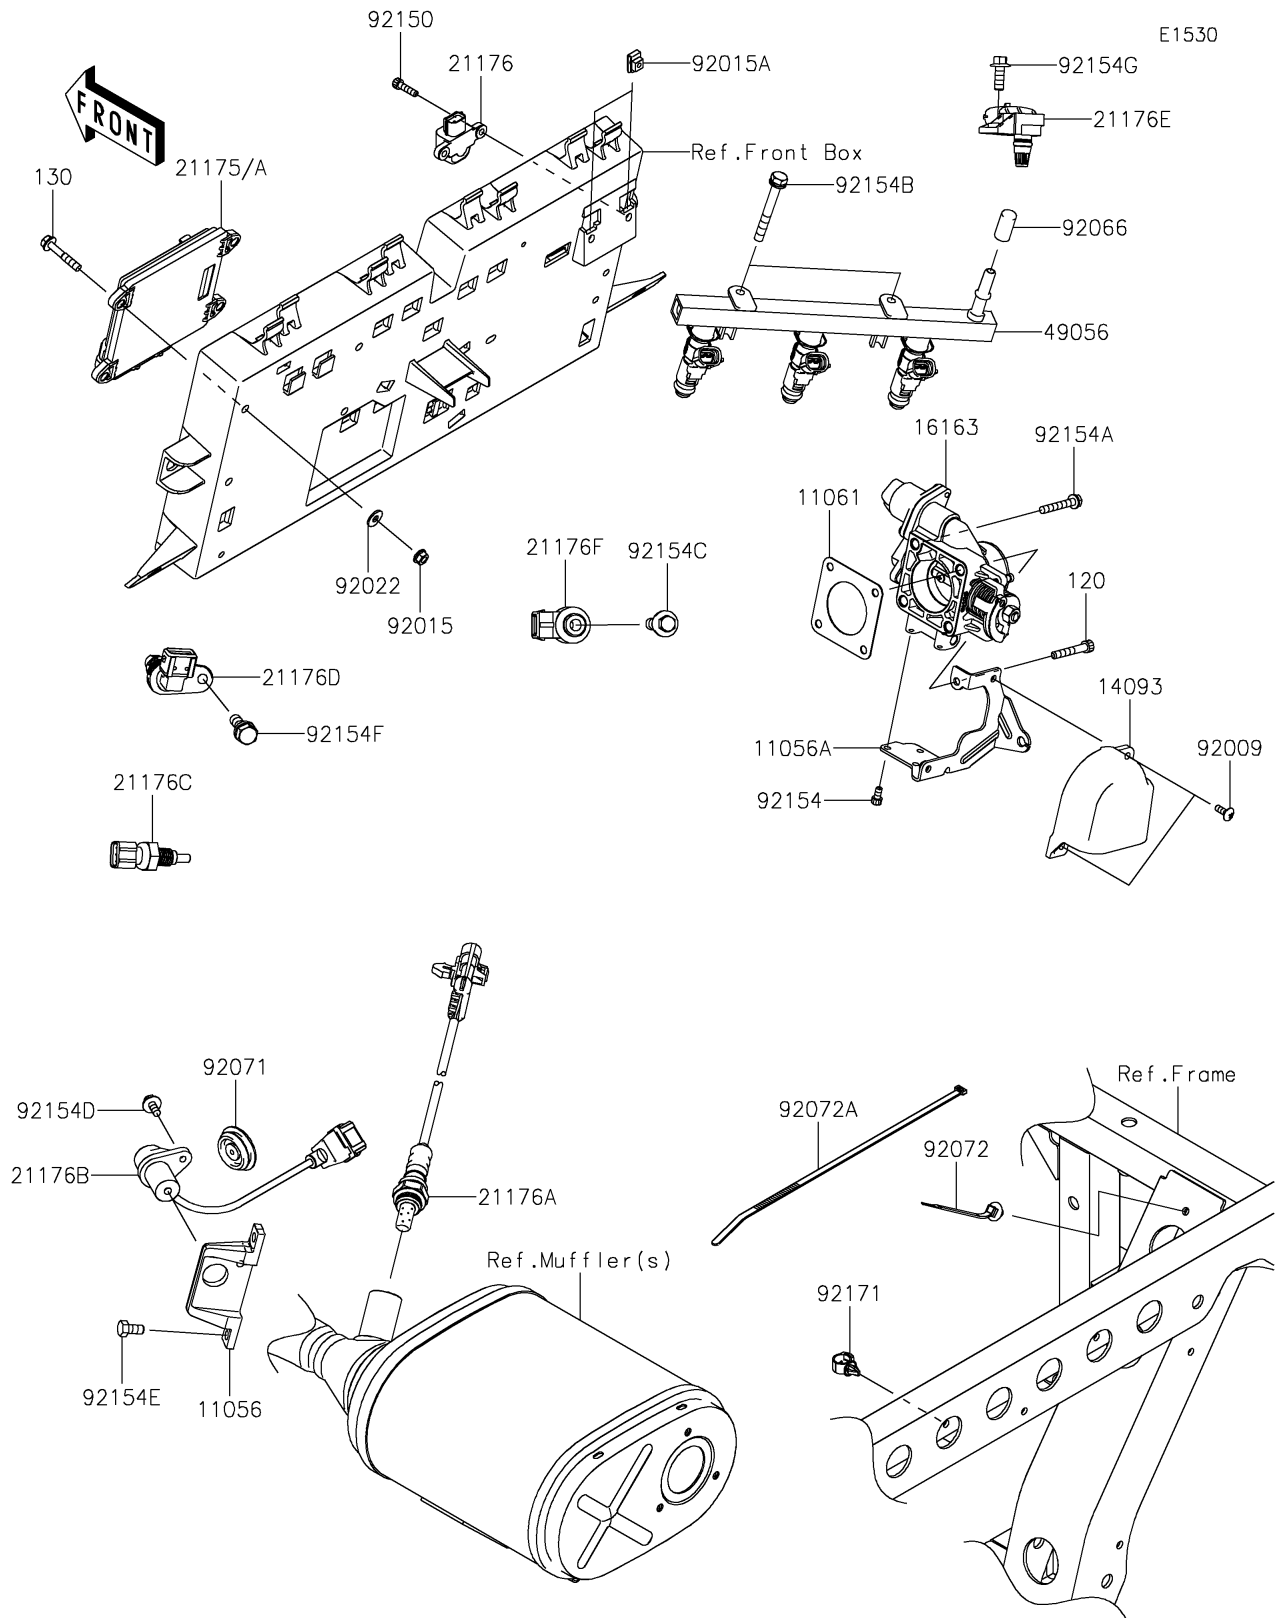

2018 MULE PRO-FX™

PARTS DIAGRAM

Fuel Injection

2018 MULE PRO-FX™

PARTS LIST

Fuel Injection

ITEM NAME	PART NUMBER	QUANTITY
BRACKET,CRANKSHAFT POSITION (Ref # 11056)	11056-2680	1
BRACKET,THROTTLE CABLE (Ref # 11056A)	11056-7495	1
GASKET,THROTTLE (Ref # 11061)	11061-0954	1
BOLT-SOCKET,6X40 (Ref # 120)	120CA0640	1
BOLT-FLANGED,6X35 (Ref # 130)	130BA0635	4
COVER,THROTTLE (Ref # 14093)	14093-0043	1
THROTTLE-ASSY (Ref # 16163)	16163-0816	1
CONTROL UNIT-ELECTRONIC,DFI (Ref # 21175)	21175-1167	1
SENSOR,VEHICLE-DOWN (Ref # 21176)	21176-0026	1
SENSOR,OXYGEN (Ref # 21176A)	21176-0773	1
SENSOR,CRANKSHAFT POSITION (Ref # 21176B)	21176-0795	1
SENSOR,WATER TEMP (Ref # 21176C)	21176-0796	1
SENSOR,CAMSHAFT POSITION (Ref # 21176D)	21176-0797	1
SENSOR,AIR INTAKE TEMP (Ref # 21176E)	21176-0798	1
SENSOR,EXPLOSION (Ref # 21176F)	21176-0799	1
PIPE-INJECTION (Ref # 49056)	49056-0038	1
SCREW,5X14,WHITE (Ref # 92009)	92009-1366	2
NUT,FLANGED,6MM (Ref # 92015)	92015-1367	4
NUT,5MM (Ref # 92015A)	92015-1627	2
WASHER (Ref # 92022)	92022-2247	4
PLUG (Ref # 92066)	92066-0810	1
GROMMET (Ref # 92071)	92071-0730	1
BAND,OS170-FT7(BLACK) (Ref # 92072)	92072-1414	1
BAND,L=292.1 (Ref # 92072A)	92072-3509	3
BOLT,SOCKET,5X20 (Ref # 92150)	92150-1019	2
BOLT,SOCKET,5X10 (Ref # 92154)	92154-1396	3
BOLT,6X38 (Ref # 92154A)	92154-1589	3
BOLT,6X50 (Ref # 92154B)	92154-1591	2
BOLT,FLANGED,8X30 (Ref # 92154C)	92154-1592	1

2018 MULE PRO-FX™

PARTS LIST

Fuel Injection

ITEM NAME	PART NUMBER	QUANTITY
BOLT,FLANGED,6X12 (Ref # 92154D)	92154-1593	1
BOLT,6X12 (Ref # 92154E)	92154-1594	2
BOLT,8X16 (Ref # 92154F)	92154-1595	1
BOLT,FLANGED,6X16 (Ref # 92154G)	92154-1596	1
CLAMP,13MM DIA. (Ref # 92171)	92171-1415	1