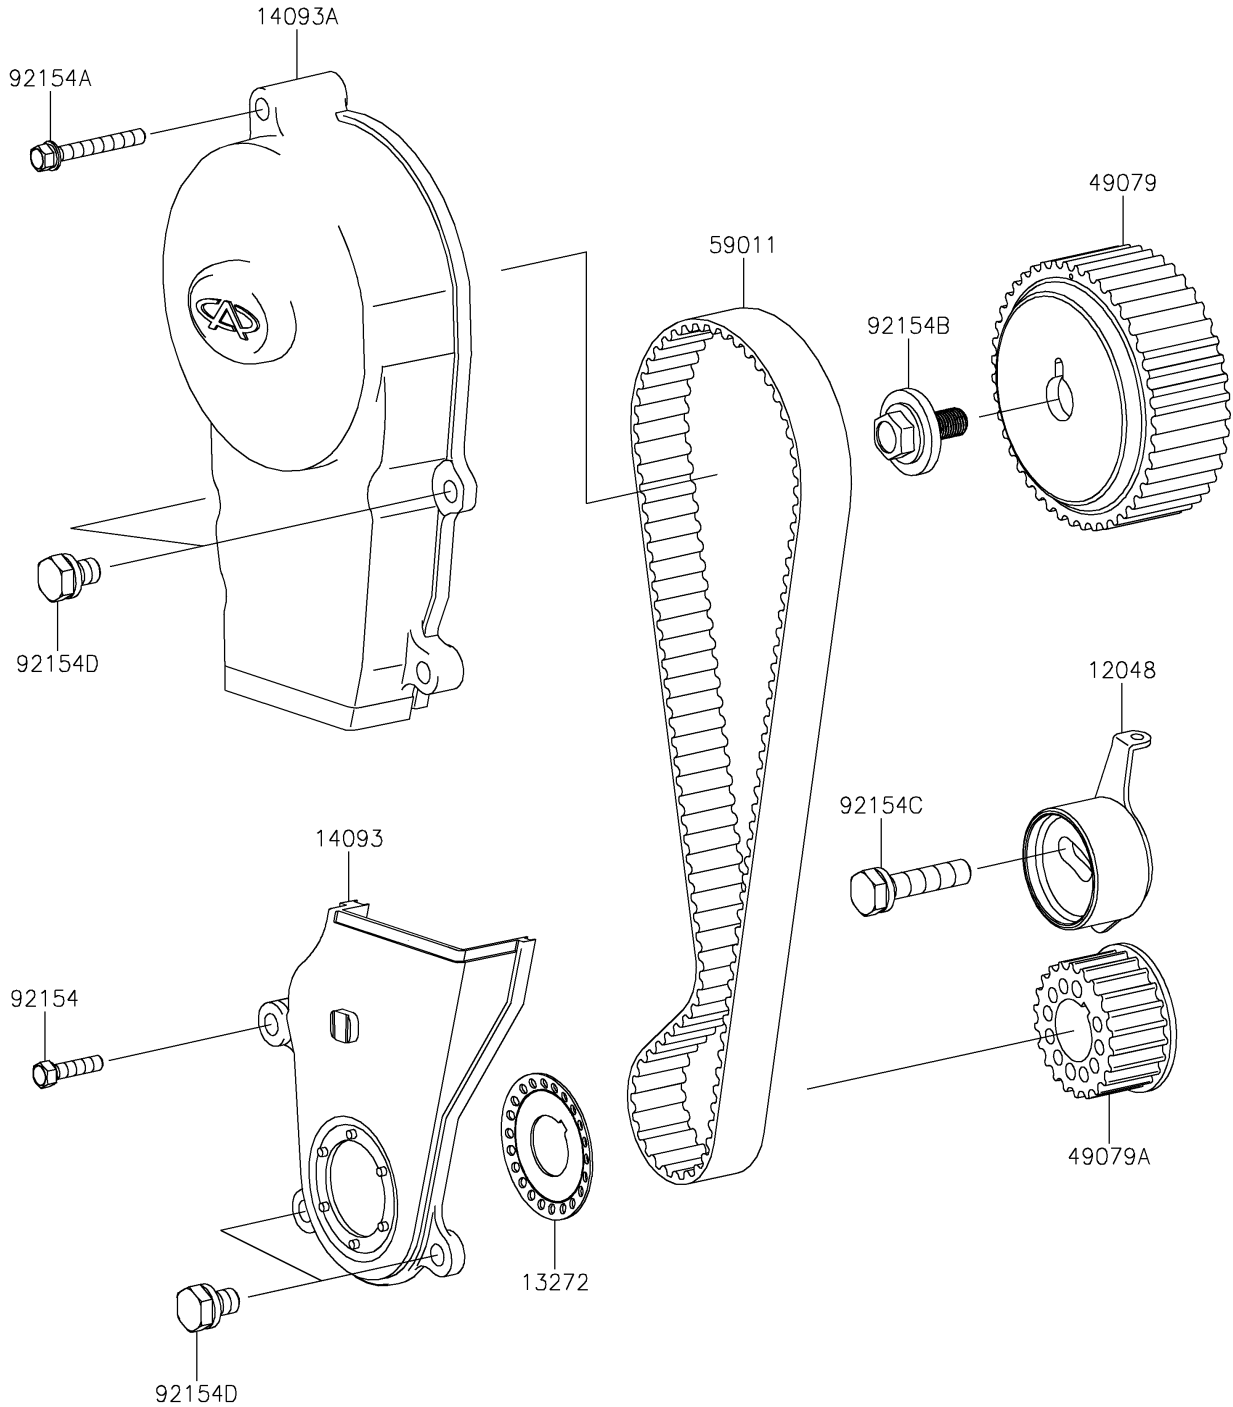

2019 MULE PRO-FX™ PARTS DIAGRAM

Timing Belt

E1215

2019 MULE PRO-FX™ PARTS LIST

Timing Belt

ITEM NAME	PART NUMBER	QUANTITY
TENSIONER-ASSY (Ref # 12048)	12048-0093	1
PLATE,TIMING BELT (Ref # 13272)	13272-1872	1
COVER,TIMING BELT,LWR (Ref # 14093)	14093-0200	1
COVER,TIMING BELT,UPP (Ref # 14093A)	14093-0201	1
PULLEY-BELT,CAMSHAFT (Ref # 49079)	49079-0023	1
PULLEY-BELT,CRANKSHAFT (Ref # 49079A)	49079-0024	1
BELT,TIMING (Ref # 59011)	59011-0042	1
BOLT,6X25 (Ref # 92154)	92154-1583	1
BOLT,6X50 (Ref # 92154A)	92154-1591	1
BOLT,FLANGED (Ref # 92154B)	92154-1614	1
BOLT,10X45 (Ref # 92154C)	92154-1615	1
BOLT,6X16 (Ref # 92154D)	92154-1617	4