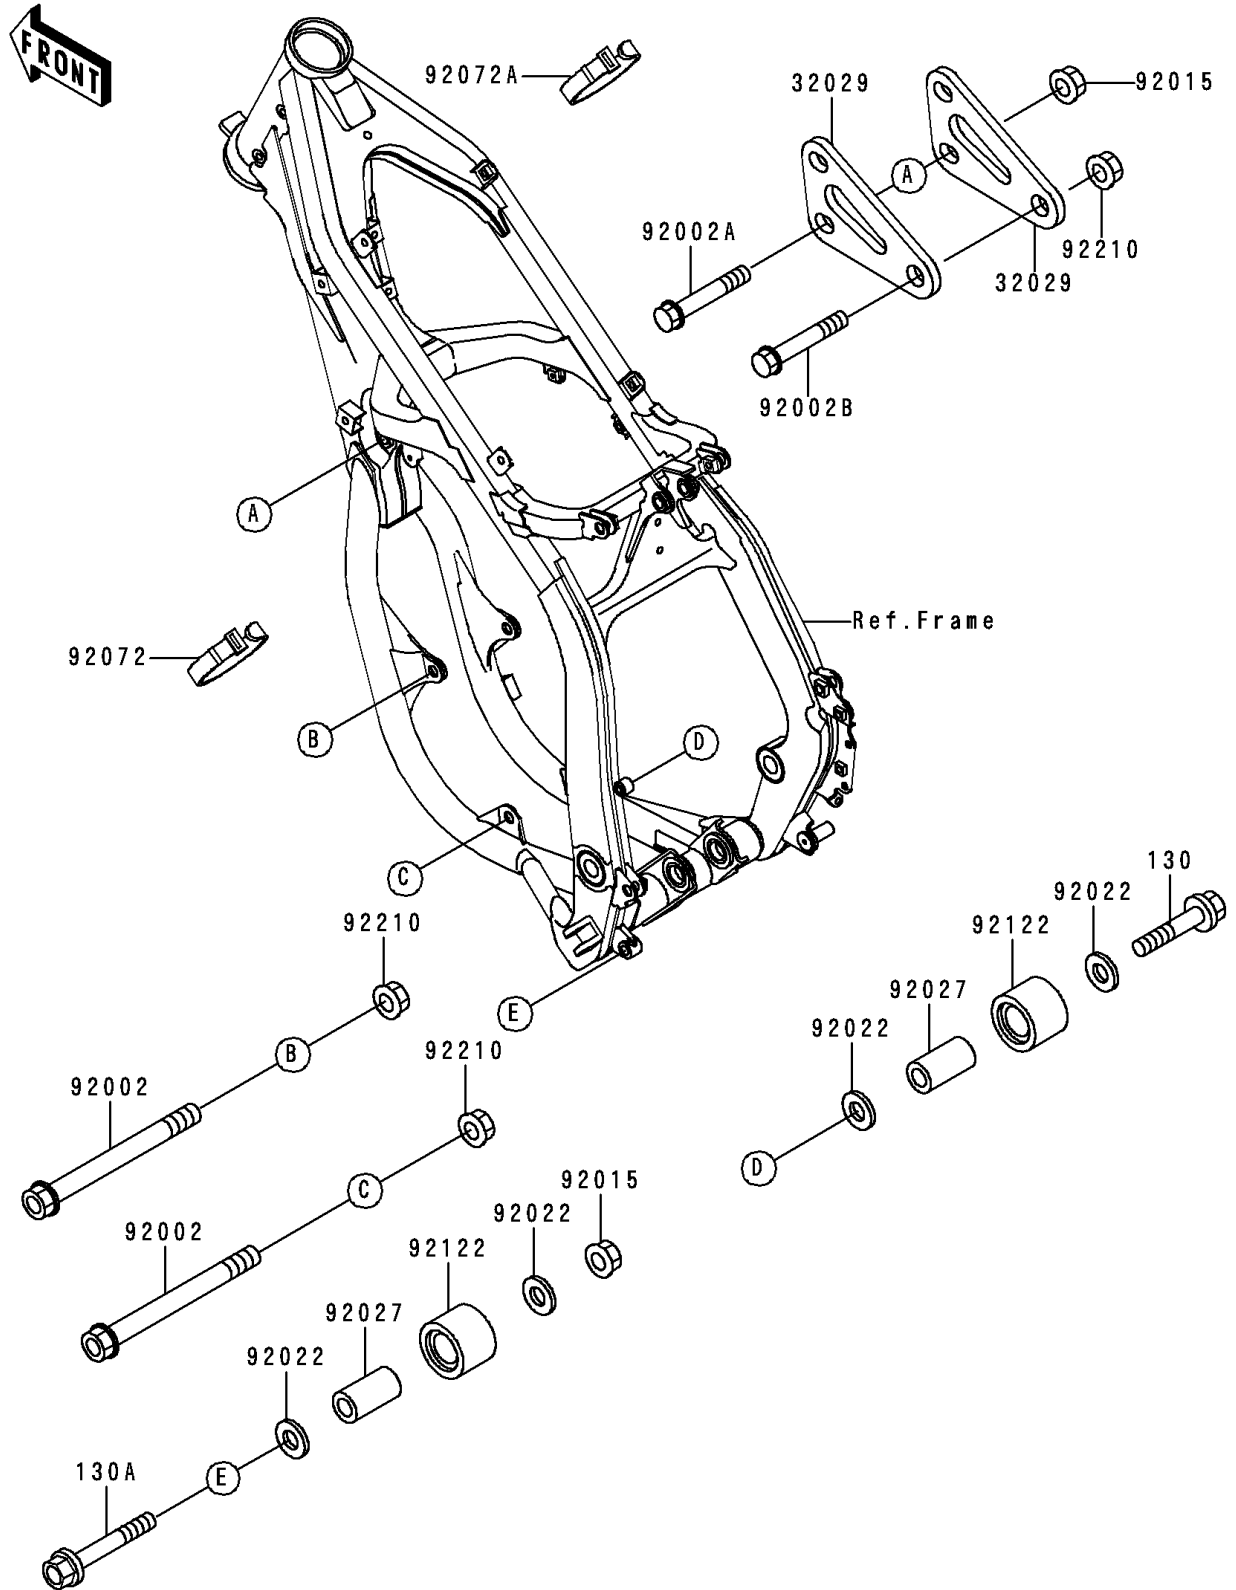

1998 KX125 PARTS DIAGRAM

Frame Fittings

F2131

1998 KX125 PARTS LIST

Frame Fittings

ITEM NAME	PART NUMBER	QUANTITY
BOLT-FLANGED,8X40 (Ref # 130)	130G0840	1
BOLT-FLANGED,8X55 (Ref # 130A)	130G0855	1
BRACKET-ENGINE (Ref # 32029)	32029-1896	1
BOLT,FLANGED,10X105 (Ref # 92002)	92002-1491	1
BOLT,FLANGED,8X52 (Ref # 92002A)	92002-1857	1
BOLT,FLANGED,10X53 (Ref # 92002B)	92002-1936	1
NUT,8MM (Ref # 92015)	92015-1432	1
WASHER,8.5X22X1.5 (Ref # 92022)	92022-1629	1
COLLAR,CHAIN ROLLER (Ref # 92027)	92027-1670	1
BAND,L=149 (Ref # 92072)	92072-031	1
BAND,L=186 (Ref # 92072A)	92072-056	1
ROLLER,CHAIN GUIDE (Ref # 92122)	92122-1153	1
NUT,LOCK,FLANGED,10MM (Ref # 92210)	92210-1080	1