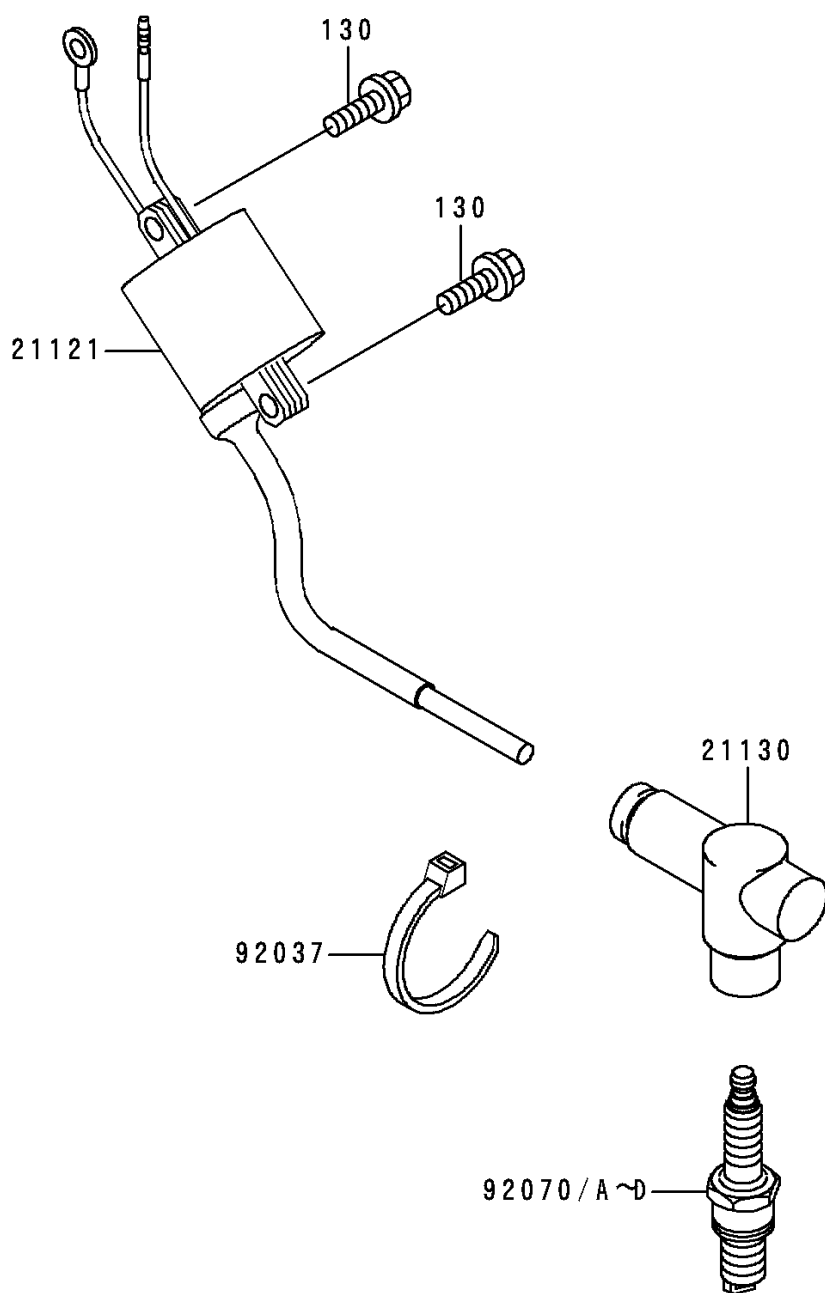

1998 KX125 PARTS DIAGRAM

Ignition System

E1830

1998 KX125 PARTS LIST

Ignition System

ITEM NAME	PART NUMBER	QUANTITY
BOLT-FLANGED (Ref # 130)	130G0520	1
COIL-IGNITION (Ref # 21121)	21121-1247	1
CAP-SPARK PLUG (Ref # 21130)	21130-1073	1
CLAMP (Ref # 92037)	92037-1173	1
PLUG-SPARK,W31ESR-ZU(ND) (Ref # 92070)		1
PLUG-SPARK,BR9EVX(NGK),SOLID (Ref # 92070A)	92070-1228	1
PLUG-SPARK,R6385-9P(NGK) (Ref # 92070B)	92070-1236	1
PLUG-SPARK,R6252E-9(NGK) (Ref # 92070C)	92070-1238	1
PLUG-SPARK,R6252K-105NGK,SOLID (Ref # 92070D)	92070-1241	1