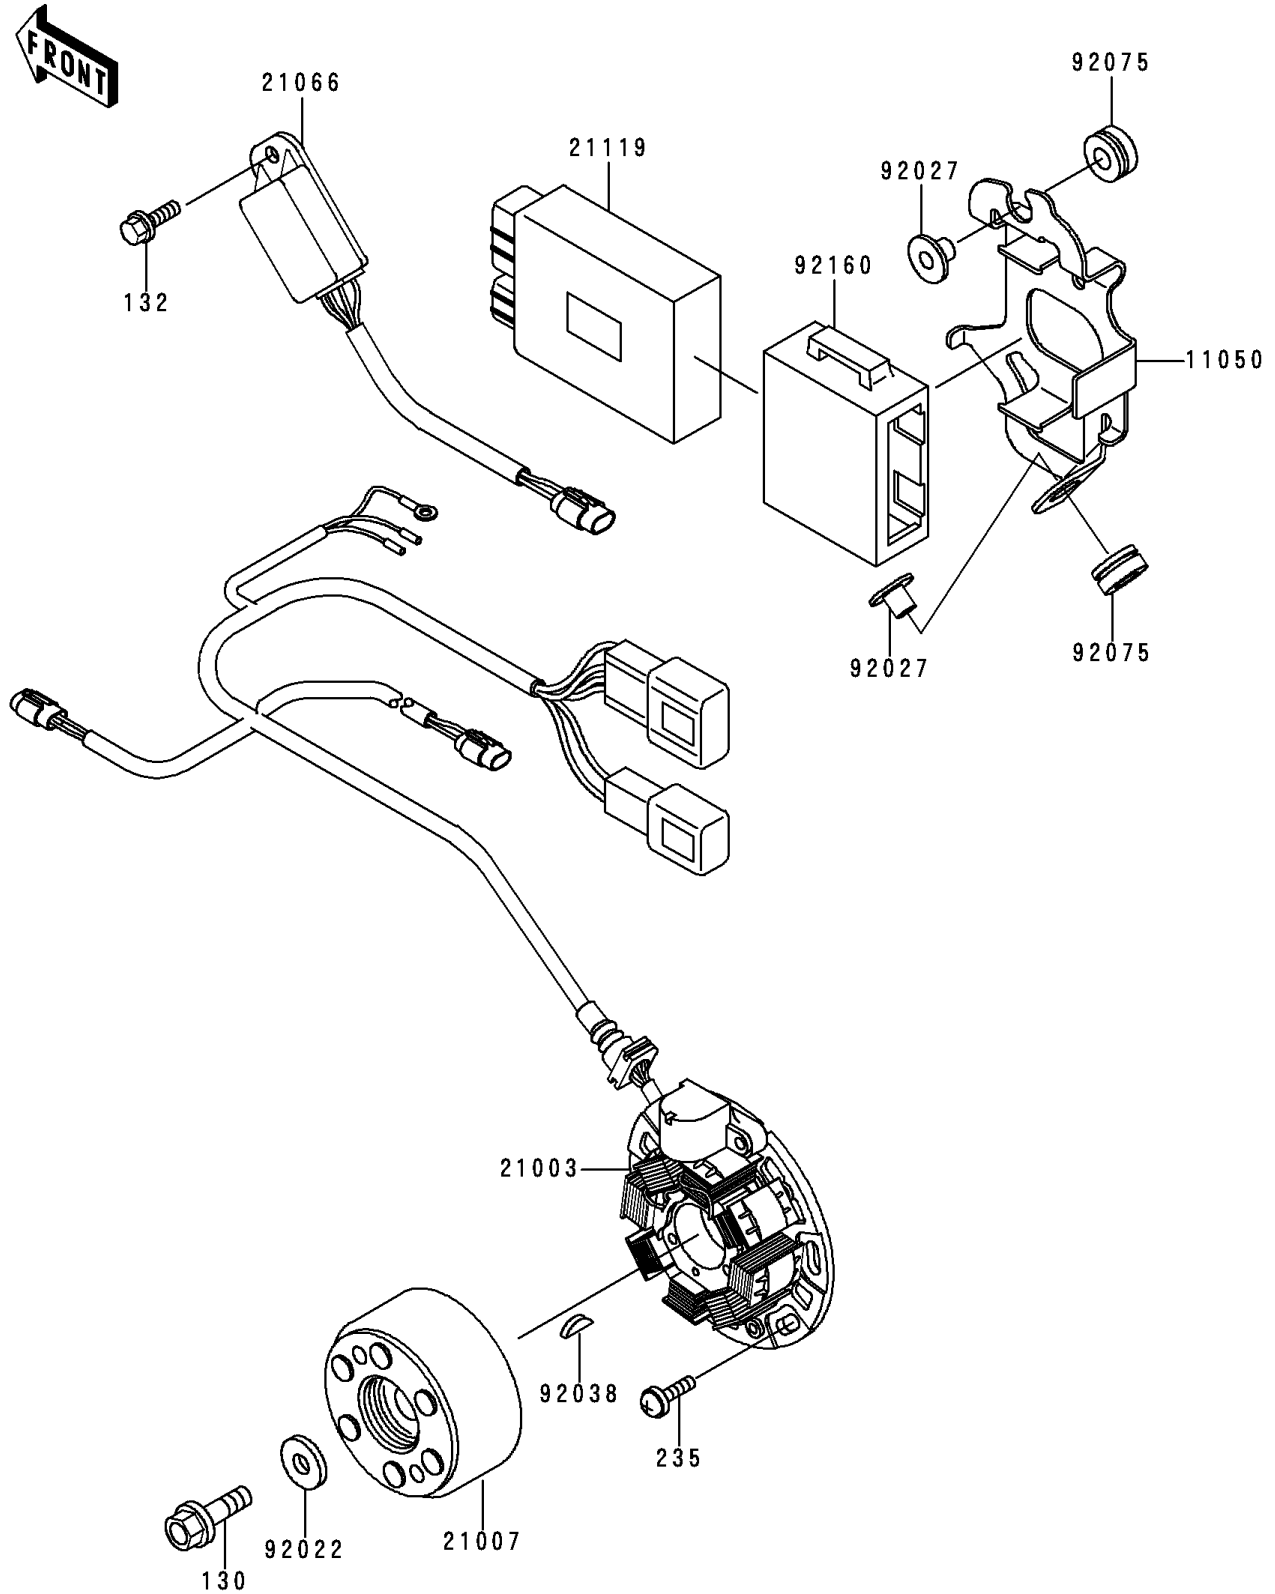

## 1998 KX125 PARTS DIAGRAM

Generator

E1810

## 1998 KX125 PARTS LIST

Generator

ITEM NAME	PART NUMBER	QUANTITY
BOLT-FLANGED (Ref # 130)	130P0825	1
BOLT-FLANGED-SMALL (Ref # 132)	132G0610	1
SCREW-PAN-WP-CROS (Ref # 235)	235B0616	1
BRACKET,IGNITER (Ref # 11050)	11050-1731	1
STATOR (Ref # 21003)	21003-1321	1
ROTOR (Ref # 21007)	21007-1335	1
REGULATOR-VOLTAGE (Ref # 21066)	21066-1110	1
IGNITER (Ref # 21119)	21119-1502	1
WASHER,8.5X22X3.2 (Ref # 92022)	92022-276	1
COLLAR (Ref # 92027)	92027-1767	1
KEY,WOODRUFF (Ref # 92038)	92038-001	1
DAMPER (Ref # 92075)	92075-076	1
DAMPER,IGNITER (Ref # 92160)	92160-1259	1