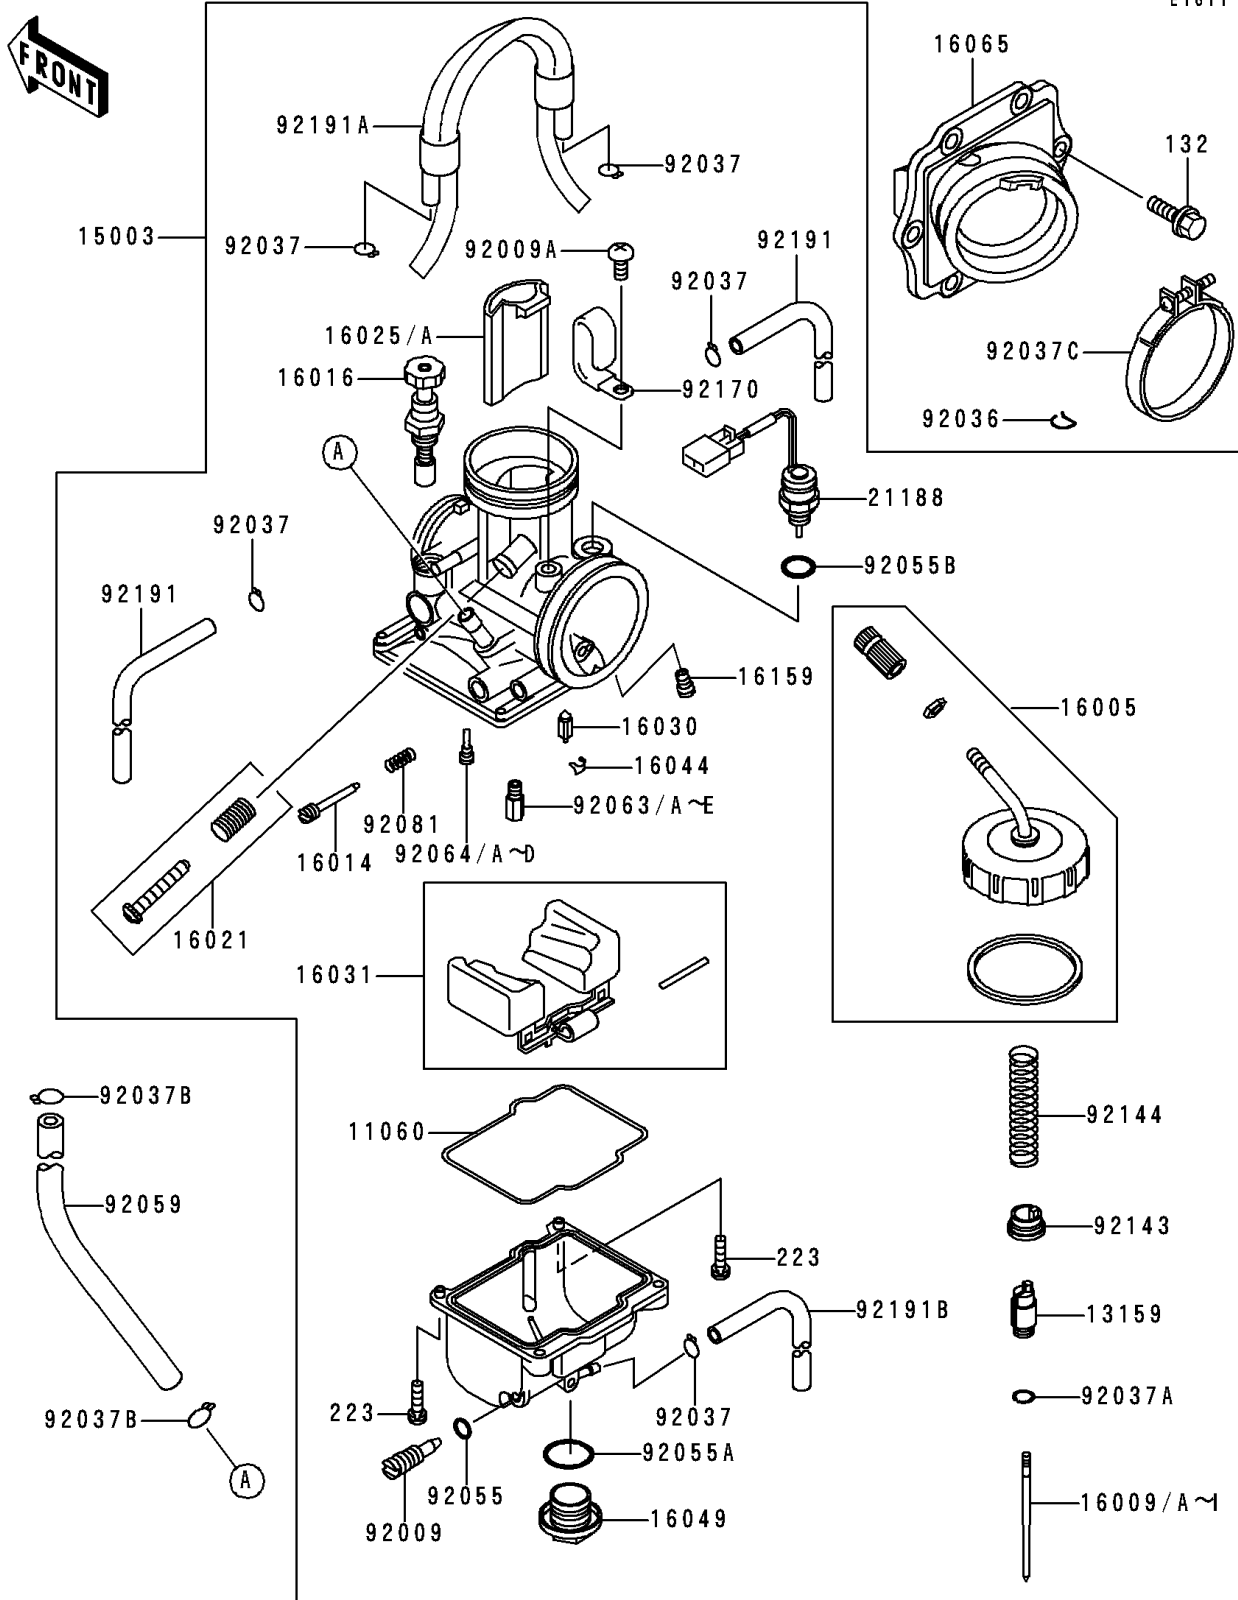

1998 KX125 PARTS DIAGRAM

Carburetor

E1611