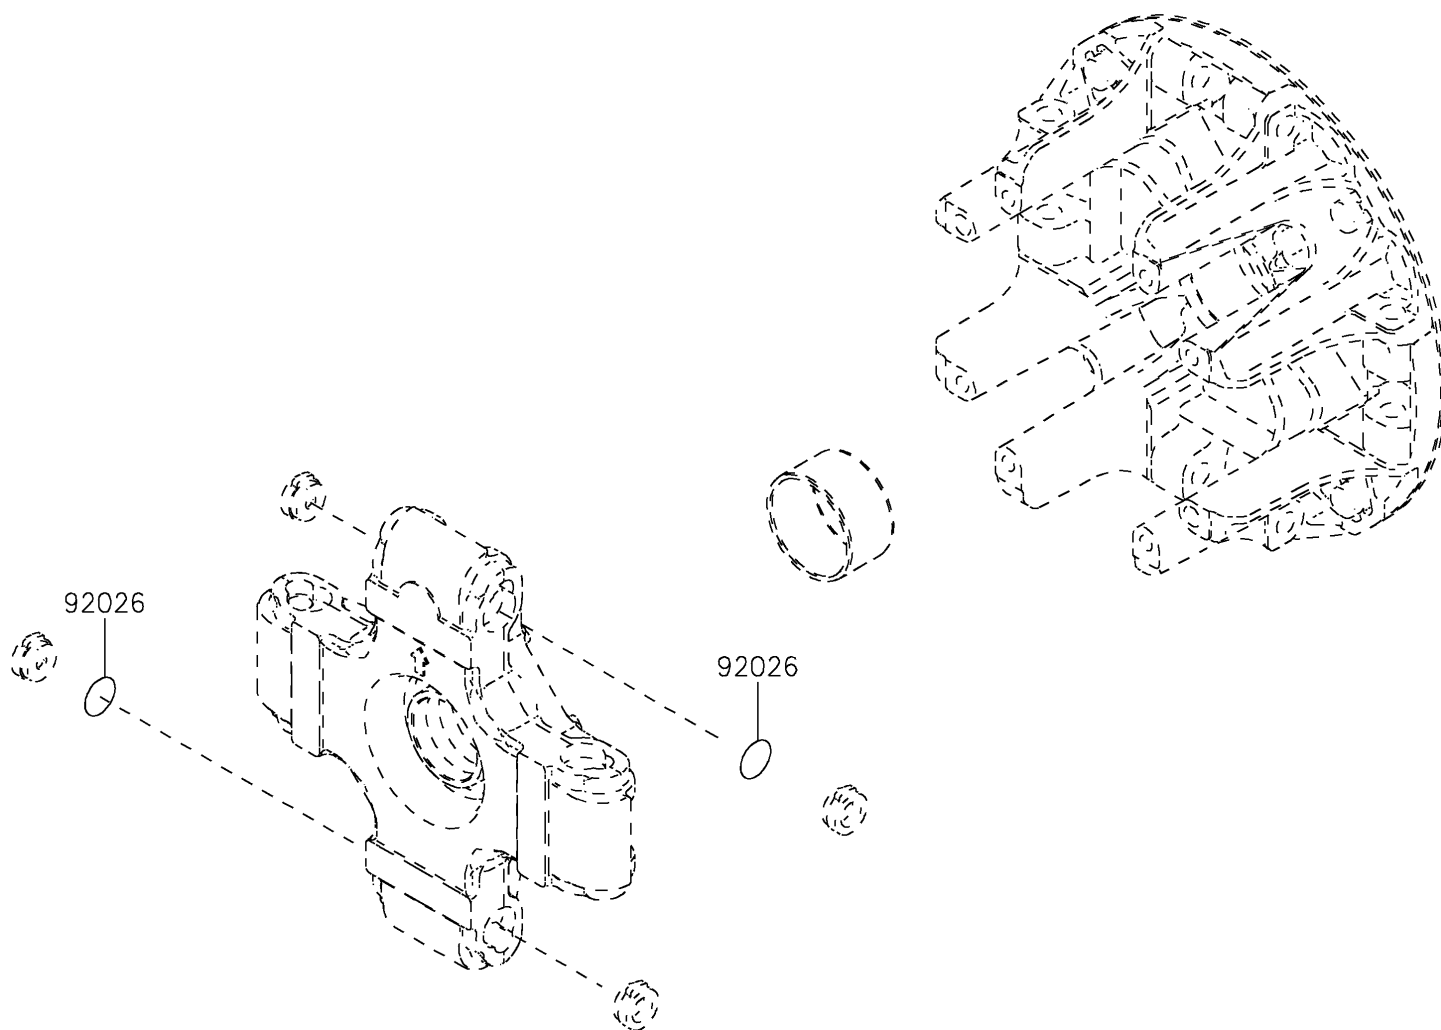

2019 MULE PRO-FXT™ EPS CAMO PARTS DIAGRAM

Optional Parts

F2890

(Ref. Drive Converter)

2019 MULE PRO-FXT™ EPS CAMO PARTS LIST

Optional Parts

ITEM NAME	PART NUMBER	QUANTITY
SPACER,T=0.1 (Ref # 92026)	92026-0038	1